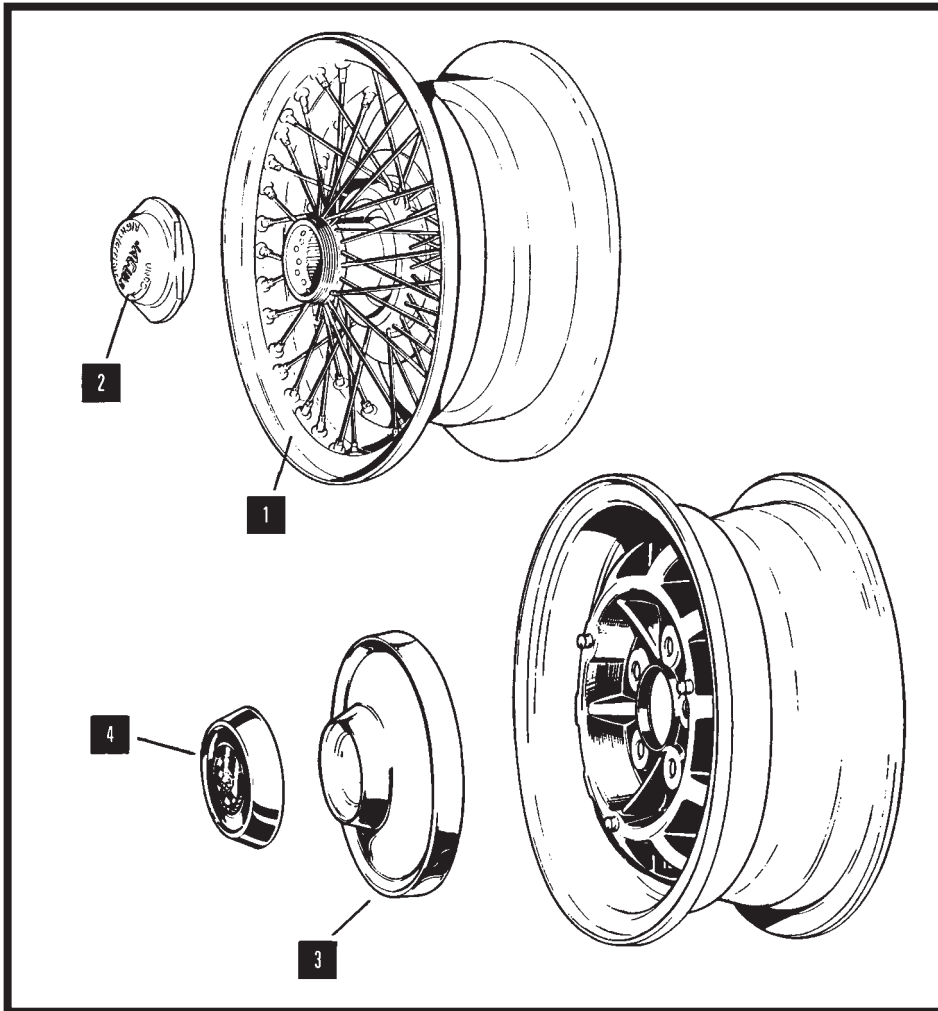

WHEELS

HUB CAP BADGES Item 4

MODEL	PART No	QTY PER VEHICLE
ALL XK	9581XK	4
SER II & V12 EARLY 'E' TYPE	C27140	4
V12 LATER 'E' TYPE	C31213	4
XJ S1 & S2 EARLY	C27140 (Jaguar) C21256 (Daimler)	4 4
XJ S2 LATER, XJ S3 EARLY & XJS PRE HE	C42191 (Jaguar) C45508 (Daimler)	4 4
XJ S3 LATER & XJS HE EARLY	CBC2660 (Jaguar) C45508 (Daimler)	4 4
XJS HE LATER	CAC6502	4

RIMBELISHERS Not Illustrated

MODEL	PART No	QTY PER VEHICLE
XK 120	1540XK	4
SER II, V12 EARLY 'E' TYPE, XJ S1/2	C21983	4

CHROME WIRE WHEELS Item 1

MODEL	PART No	QTY PER VEHICLE
ALL XK	CWW5	5
3.8 & 4.2 SER I 'E' TYPE	CWW1	5
4.2 SER II 'E' TYPE	CWW2	5
V12 'E' TYPE	CWW3	5
XJ 15" Bolt On	CWW6	5
XJ 16" Bolt On	CWW7	5

* NOTE: Special size & painted wire wheels available by request.

SPINNERS Item 2

MODEL	PART No	QTY PER VEHICLE
EARED TYPE	C1102 (RH) C1103 (LH)	2 2
NON-EARED TYPE	C28684 (RH) C28685 (LH)	2 2

HUB CAPS Item 3

MODEL	PART No	QTY PER VEHICLE
ALL XK	9580XK	4
SER II & V12 'E' TYPE, XJ S1 & 2 MODELS (EARLY TYPE)	C30283	4
XJ S2 & 3 MODELS (LATER TYPE)	C46136	4
XJ S2 & 3, XJS PRE-HE (ALLOY WHEELS)	CAC9820	4
XJ S3 (Silver Grey Wheels)	CAC6017 (Chrome) All models CAC3481 (Silver Grey) 3.4 CAC2762 (Silver Grey) 4.2	4 4 4
XJ S3 (Pressed Spoke)	CAC5960 CAC4882	4 4