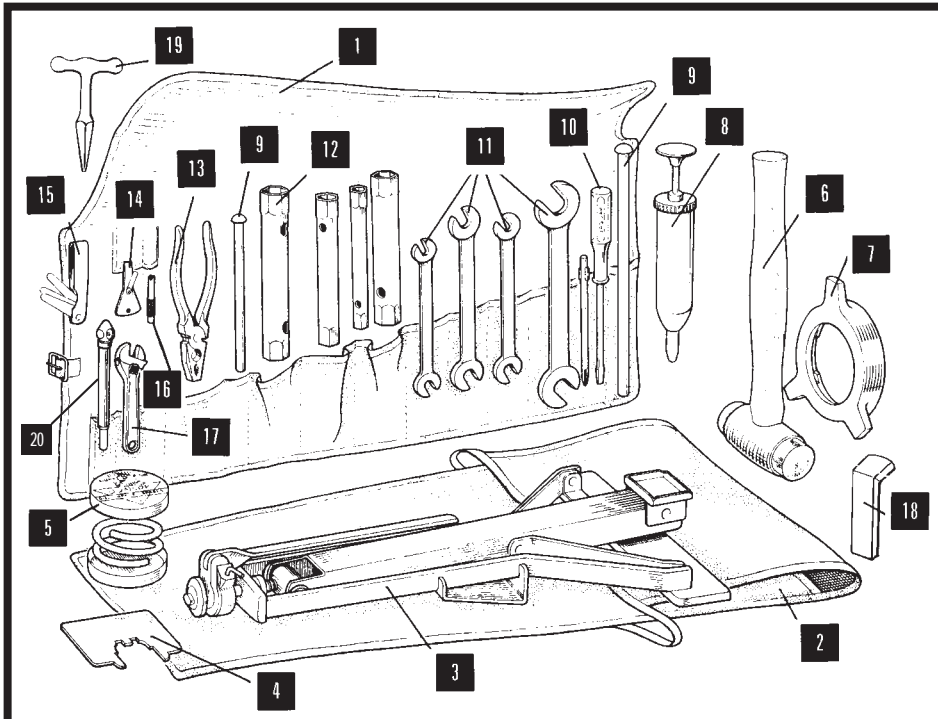

TOOLS

TOOL ROLL Item 1		
MODEL	PART No	QTY PER VEHICLE
XK 120	9630XK (Canvas)	1
XK140-150 AND ALL 'E' TYPE	9632XK	1

JACK BAG Item 2		
MODEL	PART No	QTY PER VEHICLE
MOST MODELS	BD23688	1

JACK Item 3		
MODEL	PART No	QTY PER VEHICLE
XK MODELS	9820XK 9680XK (Handle)	1 1
V12 'E' TYPE & XJ MODELS	C33924 12870 (Handle)	1 1

CAM GAUGE Item 4		
MODEL	PART No	QTY PER VEHICLE
MOST MODELS	C3993	1

BLEEDER TIN Item 5		
MODEL	PART No	QTY PER VEHICLE
ALL MODELS	C13620 (Dunlop) C13620/1 (Girling)	1 1

HAMMER Item 6		
MODEL	PART No	QTY PER VEHICLE
ALL MODELS	XKE2	1

SPINNER ADAPTOR Item 7		
MODEL	PART No	QTY PER VEHICLE
V12 'E' TYPE*	C28687	1

* Utilised on earlier models with continental spinners

GREASE GUN Item 8		
MODEL	PART No	QTY PER VEHICLE
XK 140 & EARLY 150	C10176	1
LATE XK150 & 6 CYL 'E' TYPE	C13269	1

TOMMY BAR Item 9		
MODEL	PART No	QTY PER VEHICLE
ALL MODELS	C2896 (Large) C20825 (Small)	1 1

SCREWDRIVER Item 10		
MODEL	PART No	QTY PER VEHICLE
XK 140-150 & ALL 'E' TYPE	C20482	1

SPANNERS Item 11		
MODEL	PART No	QTY PER VEHICLE
ALL MODELS	C4594 ($\frac{3}{4} \times \frac{7}{8}$) C4595 ($\frac{9}{16} \times \frac{5}{8}$) C4596 ($\frac{7}{16} \times \frac{1}{2}$) C4638 ($\frac{11}{32} \times \frac{3}{8}$)	1 1 1 1

SPARK PLUS SPANNER Item 12		
MODEL	PART No	QTY PER VEHICLE
ALL 6 CYL MODELS	C33607	1
V12 'E' TYPE	C36613	1

PLIERS Item 13		
MODEL	PART No	QTY PER VEHICLE
ALL MODELS	AFU1024	1

POINTS SCREWDRIVER Item 14		
MODEL	PART No	QTY PER VEHICLE
MOST MODELS	C5444	1

FEELER GAUGE Item 15		
MODEL	PART No	QTY PER VEHICLE
MOST MODELS	C5587	1

TYRE VALVE KEY Item 16		
MODEL	PART No	QTY PER VEHICLE
MOST MODELS	C993	1

ADJUSTABLE SPANNER Item 17		
MODEL	PART No	QTY PER VEHICLE
MOST MODELS	C23296*	1

* Not as original.

HUB CAP WRENCH Item 18		
MODEL	PART No	QTY PER VEHICLE
MOST STEEL WHEEL MODELS	C26864	1

'T' KEY Item 19		
MODEL	PART No	QTY PER VEHICLE
ALL XK MODELS & EARLY 3.8 'E' TYPE	9800XK	1

TYRE PRESSURE GAUGE Item 20		
MODEL	PART No	QTY PER VEHICLE
ALL MODELS	C11753	1

XJ - XJS TOOLS AVAILABLE TO SPECIAL ORDER ONLY.

"CHURCHILL" TOOLS ALSO AVAILABLE TO ORDER.