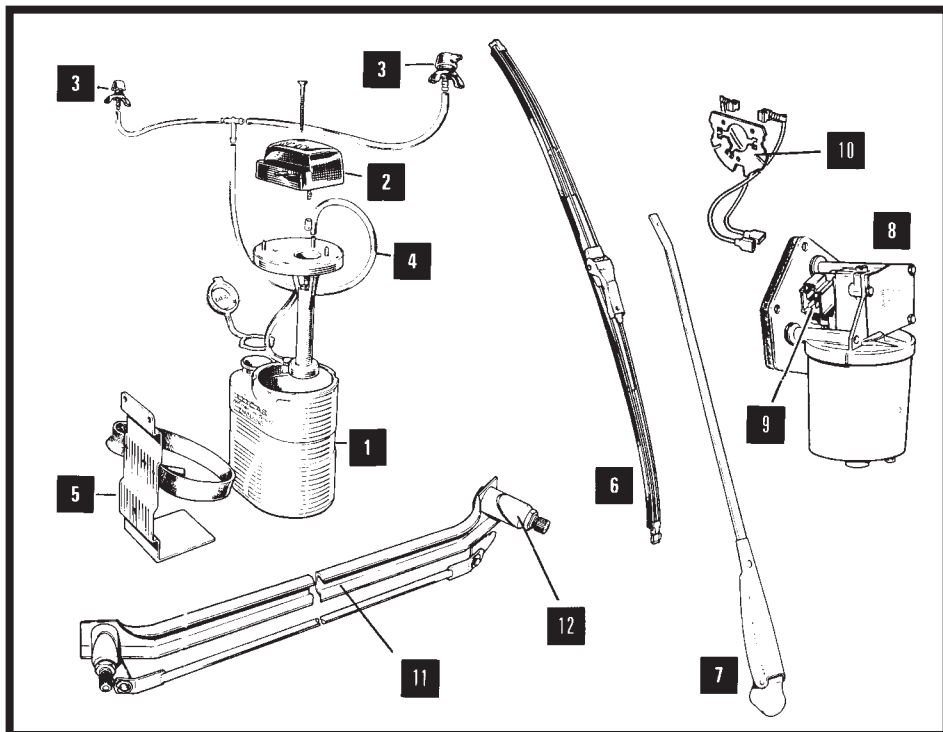

WASH/WIPE

WASHER HOSE

Item 4

MODEL	PART No	QTY PER VEHICLE
ALL XK MODELS	XKCH5	PER FT.
ALL 'E' TYPE	XKCH7	PER FT.
ALL XJ, XJS	XKCH7	PER FT.

BOTTLE BRACKET

Item 5

MODEL	PART No	QTY PER VEHICLE
6 CYL 'E' TYPE	514223	1
V12 'E' TYPE	C34960	1
XJ S1 LATE S2 & S3 EARLY	C36735	1
XJ S3 LATE	BD46592	1
XJS PRE HE	C43750	1
XJS HE EARLY	DAC3014	1
XJS HE LATE & XJS 3.6 UP TO 1987	DAC3386	1
XJS HE & XJS 3.6 1987 ON	DAC4795	1