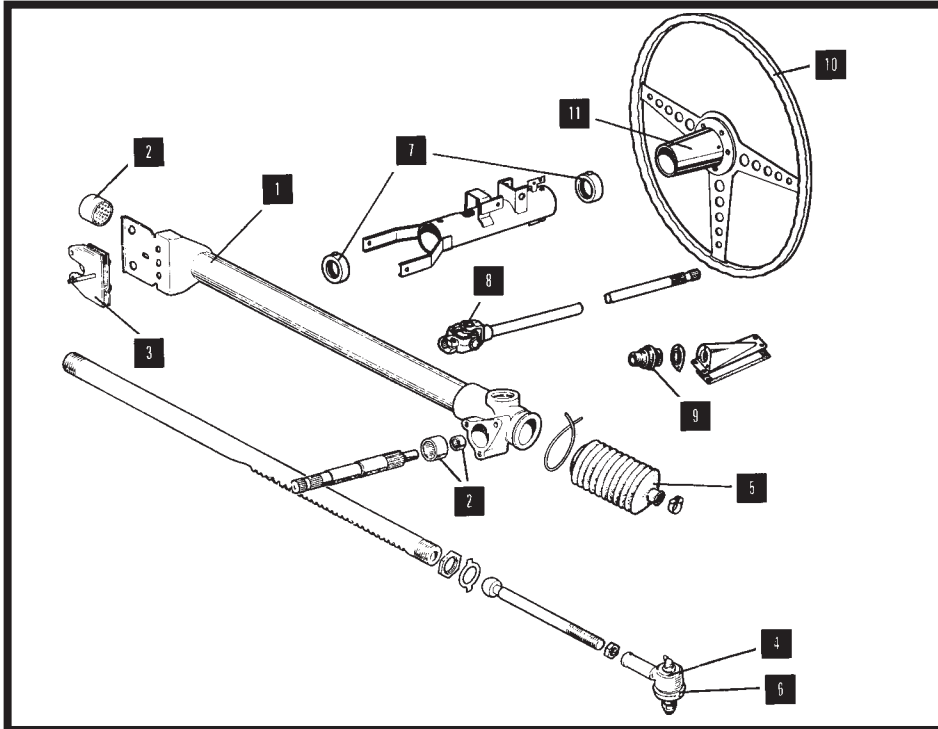

STEERING

STEERING RACK		Item 1
MODEL	PART No	QTY PER VEHICLE
XK140/150*	C8469RHD C8470LHD	1 1
6 CYL 'E' TYPE NON PAS†	C24530RHD C24531LHD	1 1
V12 'E' TYPE†	C39264RHD C39265LHD	1 1

* Exchange only. † Exchange or outright purchase.
All XJ/XJS Steering Racks are available on a new or recon/exchange basis. (Chassis No. required.)

REPAIR KITS		Item 2
MODEL	PART No	QTY PER VEHICLE
XK 120	4540XK (St Box Seal)	1
	4590XK (Idler Seal)	1
	4651XK (Tie Rod Bush)	1
XK 140/150	C7103	1
	C10628	2
	C7566	2
6 CYL 'E' NON PAS	C15203	1
	C15204	1
	C15210	1
V12 'E' TYPE	JS727 (Seal Kit)	1

All XJ/XJS Steering Rack Repair Kits are available.
(Chassis No. required.)

RACK MOUNTINGS		Item 3
MODEL	PART No	QTY PER VEHICLE
XK 140/150	4200XK	2
6 CYL 'E' TYPE	C20087	2
V12 'E' TYPE	C34172	2
ALL XJ/XJS	CAC1634 Bush C29406 Washer	3 6
	CAC1634 Kit	1

TRACK ROD ENDS		Item 4	
MODEL	PART No	QTY PER VEHICLE	
XK 120 SCREW	4180XK LH 4181XK RH	2 2	
	XK 120 FIXED	4620XK	2
XK 140/150	4190XK	2	
ALL 'E' TYPE	C33424	2	
XJ S1/S2/ S3 EARLY XJS PRE HE, XJS HE EARLY & XJS 3.6 EARLY	GSI206	2	
XJ S3 LATE XJS HE LATE & XJS 3.6 LATE	JLM1098	2	

RACK GAITER		Item 5
MODEL	PART No	QTY PER VEHICLE
XK 140/150 & 6 CYL 'E' TYPE	EAW2254	2
V12 'E' TYPE	C33417	2
XJ S1/S2 XJS PRE HE	C33417	2
XJ S3 XJS HE, & XJS 3.6	JLM347	2

TRACK ROD END GAITER		Item 6
MODEL	PART No	QTY PER VEHICLE
ALL MODELS	EAW2270	A/R

COLUMN BUSH		Item 7	
MODEL	PART No	QTY PER VEHICLE	
XK 140	C10367/8	1PR	
XK 150 & 3.8 'E' TYPE	C19131 C13855	1 1	
	4.2 'E' TYPE SER I	C23592 C23593	1 1
SER II & V12 'E' TYPE	XKE 128 Repair Kit	1	

STEERING COLUMN U.J.		Item 8	
MODEL	PART No	QTY PER VEHICLE	
XK 140	5426	2	
XK 150	5426 4220XK	1 1	
	XK 140 & 6 CYL 'E' TYPE	5426	2
V12 'E' TYPE	5426 C28600	1 1	
	ALL XJ/XJS	CAC3470	1

COLUMN GAITER		Item 9
MODEL	PART No	QTY PER VEHICLE
XK 120 EARLY	6570XK	1
XK 120 LATE	6571XK	1
XK 140	6370XK	1
ALL 'E' TYPE	C20488	1
ALL XJ/XJS	C42001	1

STEERING WHEEL		Item 10
MODEL	PART No	QTY PER VEHICLE
XK120	C3721	1
XK 140/150	2320XK	1
6 CYL 'E' TYPE	C20267	1
V12 'E' TYPE	C33104	1
XJ S1	C28765	1
XJ S2 EARLY	C38614	1
XJ S2 LATE & XJS PRE HE	C44645	1
XJ S3, XJS HE & XJS 3.6	CAC5885	1

* Not early 3.8 'E' Type

BOSS/SHROUD		Item 11
MODEL	PART No	QTY PER VEHICLE
ALL XK MODELS	2210XK Shroud	1
	2300XK Cap	1
	2301XK Cap	1
6 CYL 'E' TYPE	XKE50 Boss C40029 Shroud	1 1
V12 'E' TYPE	C40029 Shroud	1
XJ S1	C28763	1
XJ S2/S3, XJS PRE HE, XJS HE & XJS 3.6	C38523	1