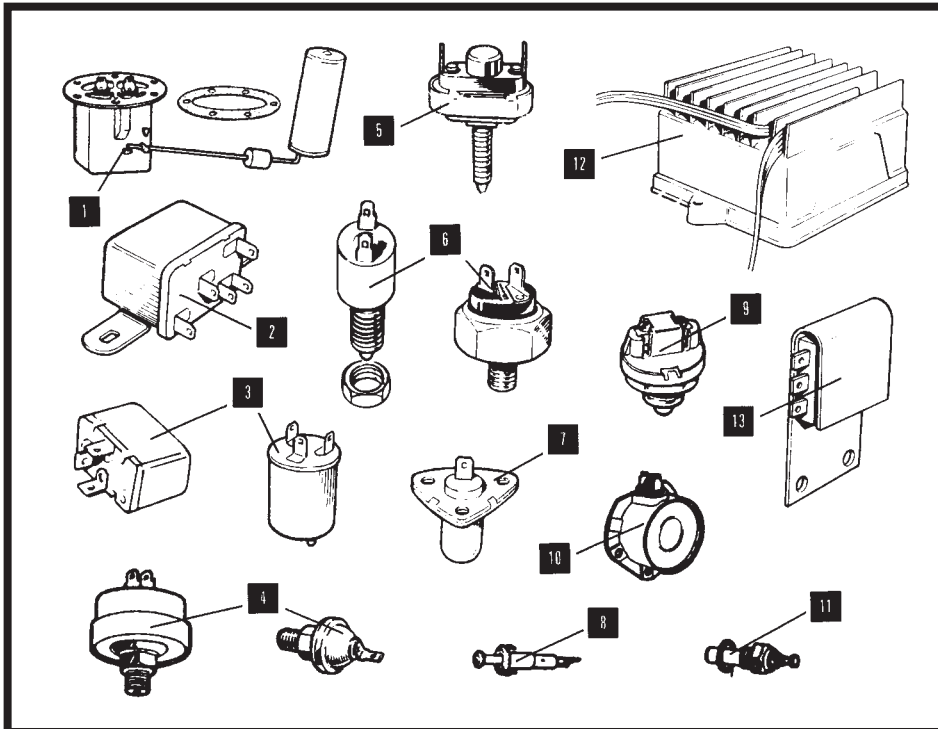

# RELAYS/SENDERS

LEVEL SENDERS		Item 1
MODEL	PART No	QTY PER VEHICLE
XK 120	5400XK (Fuel)	1
	C2349 (Oil*)	1
XK 140/150	5410XK (Fuel)	1
	C20429 (Fuel)	1
6 CYL 'E' TYPE	C23631 (Brake Fluid)	2
	C33213 (Fuel)	1
V12 'E' TYPE	C23631 (Brake Fluid)	2
	C33213 (Fuel)	1
XJ6 S1/2 2.8/4.2, XJ6 S3 4.2 EARLY, XJ12 S1/2 & S3 EARLY	C27738 RH	1
	C27739 LH	1
XJ6 S2/S3 3.4 WITH IMMERSED PUMPS, XJ6 S3 4.2 LATER & XJ12 S3 LATER	DAC5498 RH	1
	DAC5499 LH	1
XJS V12 ALL FHC	DAC5500 (Fuel)	1
	DAC5525 (Fuel)	1
XJS V12 ALL CABRIOLETS	DAC10183 (Fuel)	1
S1 & S2	C45055 (Brake Fluid)	1
S3	CAC3218 (Brake Fluid)	1
XJS PRE HE, XJS HE & XJS 3.6	C45055 (Brake Fluid)	1

\* Early models only.

RELAYS		Item 2
MODEL	PART No	QTY PER VEHICLE
XK 120	5340XK (Flasher)	1
	5480XK (Horn)	1
XK 140/150	5340XK (Flasher)	1
	C17338 (Horn)	1
6 CYL 'E' TYPE	C17338 (Horn)	1
	C31791 (Fan)	1
V12 'E' TYPE	C36611 (Starter)	1
	C36611 (Starter)	1
XJ S1/S2/S3, XJS PRE HE, XJS HE & XJS 3.6	DAC1027 (Horn)	1
	DAC1027 (Horn)	1
XJ S1/S2/S3, XJS PRE HE, XJS HE & XJS 3.6	DAC1820 (Aerial)	1
	DAC1820 (Aerial)	1
XJ S1/S2/S3, XJS PRE HE, XJS HE & XJS 3.6	C38616 (Headlamp DIP (Not S1)	1
	C38616 (Headlamp DIP (Not S1)	1
XJ S1/S2/S3, XJS PRE HE, XJS HE & XJS 3.6	C31791 (Cooling Fan)	1
	C31791 (Cooling Fan)	1
XJ S1/S2/S3, XJS PRE HE, XJS HE & XJS 3.6	C31791 (Aerial)	1
	C31791 (Aerial)	1
XJ S1/S2/S3, XJS PRE HE, XJS HE & XJS 3.6	DAC1820 (Aerial)	1
	DAC1820 (Aerial)	1