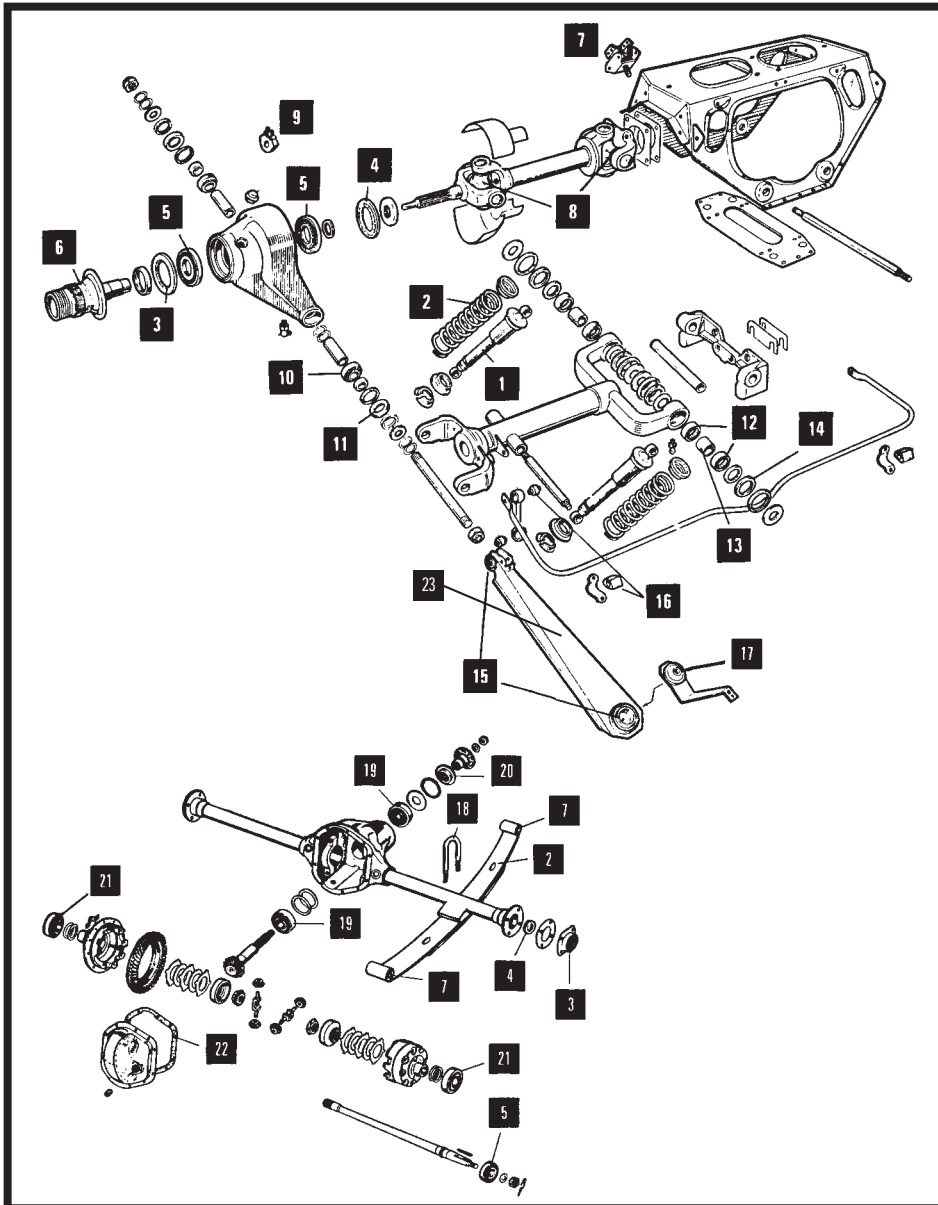

# REAR SUSPENSION & DIFF UNIT

HUB SEALS (OUTER)		Item 3
MODEL	PART No	QTY PER VEHICLE
XK 120 ENV	4351XK	2
XK 120/140/150 SAILSBURY	4520XK	2
3.8 'E' TYPE	GHS170	2
ALL OTHER MODELS	C24789	2

HUB SEALS (INNER)		Item 4
MODEL	PART No	QTY PER VEHICLE
XK 120 ENV	4350XK	2
XK 120/140/150 SAILSBURY	4250XK	2
ALL OTHER MODELS	C15231	2

HUB BEARINGS		Item 5
MODEL	PART No	QTY PER VEHICLE
*ALL XK SAILSBURY	4510XK	2
ALL OTHER MODELS	C19066 Outer C15230 Inner	2

\* Env axles utilise different bearings please enquire.

SPLINED HUBS		Item 6
MODEL	PART No	QTY PER VEHICLE
XK 120/140	4471LXK (LH) 4471RXK (RH)	1
XK 150	4473LXK (LH) 4473RXK (RH)	1
ALL 'E' TYPE	C20889 (RH) C20890 (LH)	1

AXLE MOUNTING BUSH		Item 7
MODEL	PART No	QTY PER VEHICLE
XK 120/140/150 SPRING MTG BUSH	C8939	6
ALL 'E' TYPE	C17198	4
ALL XJ, XJS	CAC3067	4
XJS CONVERTIBLE	CBC5737	4

HALF SHAFT UJ		Item 8
MODEL	PART No	QTY PER VEHICLE
ALL MODELS	GUJ111	4

I.R.S. Only

'U' BOLT		Item 18
MODEL	PART No	QTY PER VEHICLE
ALL XK MODELS	C7752	4

Live Axle only

DIFF PINION BEARINGS		Item 19
MODEL	PART No	QTY PER VEHICLE
LATE XK 120/140/150 & 6 CYL 'E' TYPE	3843 Outer 3844 Inner	1 1
ALL OTHER MODELS	12465 Outer 12252 Inner	1 1