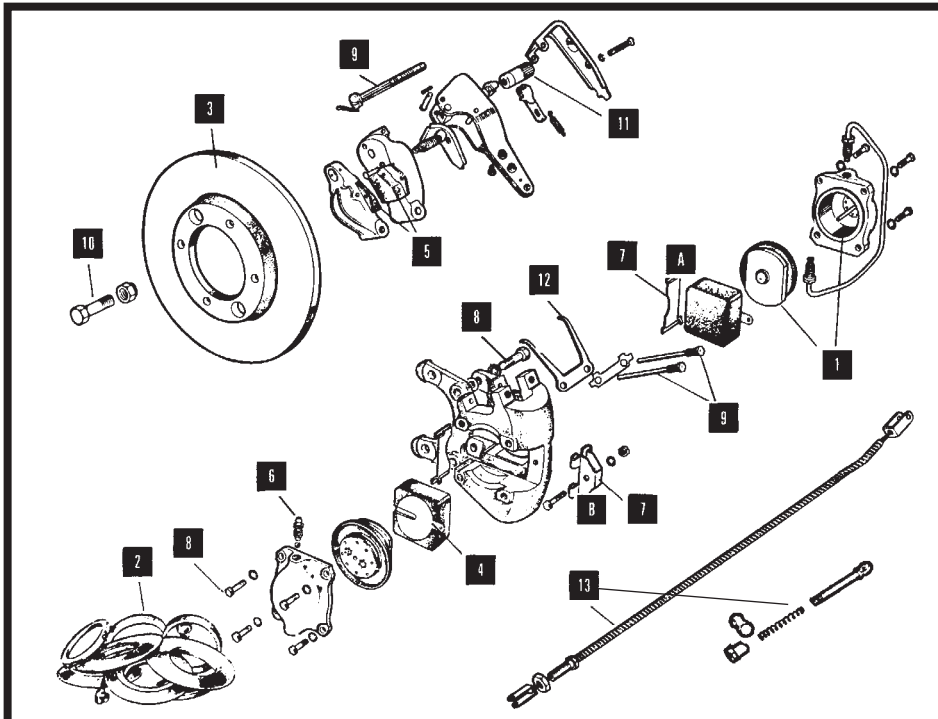

REAR BRAKES

CYLINDERS/PISTONS Item 1

MODEL	PART No	QTY PER VEHICLE
XK 120 EARLY XK 140 EARLY	3050XK	2
XK 120 LATE XK 140 LATE	3060XK	2
XK 150	3180XK	4
SER I 'E' TYPE	8778	4
SER II & V12 'E' TYPE XJ S1 & EARLY S2	11372	4
XJ S2 LATE/ S3, XJS PRE HE, XJS HE & XJS 3.6	AAU3377	4

SEAL KITS Item 2

MODEL	PART No	QTY PER VEHICLE
XK 120 EARLY XK 140 EARLY	3080XK	2
XK 120 LATE XK 140 LATE	3090XK	2
XK 150	SP2559	1
SER I 'E' TYPE	SP2557	1
SER II & V12 'E' TYPE XJ S1 & EARLY S2	11376	1
XJ S2 LATER/ S3, XJS PRE HE, XJS HE & XJS 3.6	AAU3380	1

DRUMS/DISCS Item 3

MODEL	PART No	QTY PER VEHICLE
XK 120/140 (W/WHEEL)	3471XK	2
XK 150	3420XK	2
3.8 'E' TYPE	C15223	2
4.2 SER I 'E' TYPE	C26779	2
4.2 SER II & V12 'E' TYPE & ALL XJ/ XJS MODELS	C26779	2

SHOES/PADS Item 4

MODEL	PART No	QTY PER VEHICLE
EARLY XK 120	3560XK	1 SET
XK 120/140	3190XK	1 SET
XK 150 ROUND	3320XK	1 SET
XK 150 SQUARE	GBP254	1 SET
SER I 'E' TYPE	GBP254	1 SET
SER II, V12 'E' & ALL XJ/XJS MODELS	GBP209	1 SET

HAND BRAKE PADS Item 5

MODEL	PART No	QTY PER VEHICLE
XK 150 EARLY	3490XK	1 SET
XK 150 LATE & 3.8 'E' TYPE	GBP144	1 SET
4.2 & V12 'E' TYPE & ALL XJ/XJS MODELS	JLM9518	1 SET

BLEED NIPPLES Item 6

MODEL	PART No	QTY PER VEHICLE
XK 120/140	C3908	2
XK 150, ALL 'E' TYPE & ALL XJ/XJS MODELS	11375	2

BRAKE PAD RETAINERS Item 7

MODEL	PART No	QTY PER VEHICLE
XK 120/140	3580XK 3640XK 3641XK	4 2 2
XK 150 & SER I 'E'	7718 A 7719 B	4 2
SER II & V12 'E' TYPE & ALL XJ/XJS MODELS	11368 Pin 11369 Clip	4 4

CALIPER MOUNTING BOLTS Item 8

MODEL	PART No	QTY PER VEHICLE
SER I 'E' TYPE	7720 Piston C13547/1 Caliper	16 4
SER II & V12 'E' TYPE & ALL XJ/XJS MODELS	C30251	4

HANDBRAKE MOUNTING BOLTS Item 9

MODEL	PART No	QTY PER VEHICLE
XK 150	6927 8016	1 2
ALL 'E' TYPE	8845 8016	1 2
ALL XJ, XJS	8845 8016	1 2

DISC TO HUB BOLT Item 10

MODEL	PART No	QTY PER VEHICLE
XK 120/140 WIRE WHEELS	4340XK	10
XK 150	C13546	10
ALL 'E' TYPE, XJ & XJS EARLY	8510	8
XJS HE & XJS 3.6 LATER	JLM442	8

ADJUSTING RATCHET Item 11

MODEL	PART No	QTY PER VEHICLE
XK 120/140	3570XK	2
ALL 'E' TYPE, XJ & XJS MODELS	8980	2

CALIPER FORK Item 12

MODEL	PART No	QTY PER VEHICLE
ALL MODELS*	9750	2

* Modification required for earlier models.

HANDBRAKE CABLE Item 13

MODEL	PART No	QTY PER VEHICLE
XK 120 ENV	3280XK XKE122 (Adj. Kit)	1 1
XK 120/140 SAILSBURY	3290XK XKE122 (Adj. Kit)	1 1
XK 150 EARLY	3300XK XKE122 (Adj. Kit)	1 1
XK 150 LATE	3310XK	2
3.8 & 4.2 'E' TYPE	C20401	1
V12 & 2+2 'E' TYPE	C30221	1
XJ S1/2 EARLY	C31717 (SWB) C37182 (LWB)	1 1
XJ S2 LATER	C45011/6 (RHD) C45011/4 (LHD)	1 1
XJ S3	C45011/4	1
XJS PRE HE	C41988/3	1
XJS HE & XJS 3.6	C41988/5	1