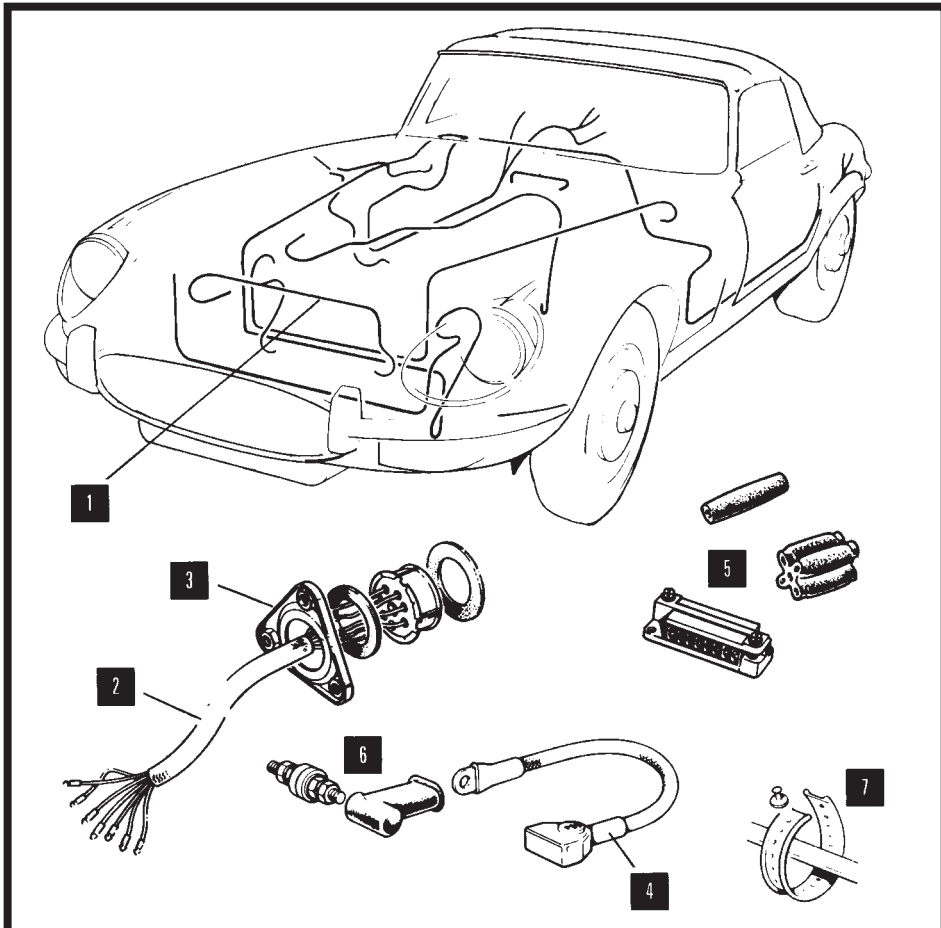

## HARNESSES (continued)

MODEL	PART No	DESCRIPTION
V12 'E' TYPE	JL120	Bonnet
	JL1312	Forward
	C33374	Fan Relay
		Non A/C
	C33375	Fan Relay
	JL1310	With A/C
	JL1311	RH Body
		LH Body
MANUAL UP TO 7R 2251	C35000	Engine
AUTO UP TO 7S 2251	C35001	Engine
MANUAL UP TO 7S 7377	C35923	Engine
AUTO UP TO 7S 7377	C35922	Engine
MANUAL UP TO 7S 9696	C38199	Engine
AUTO UP TO 7S 9696	C38234	Engine
MANUAL 7S 9697 ON	C39338	Engine
AUTO 7S 9697 ON	C39337	Engine
MANUAL 7S 14001 ON USA SPEC	C42714	Engine
AUTO 7S 14001 ON USA SPEC	C42713	Engine