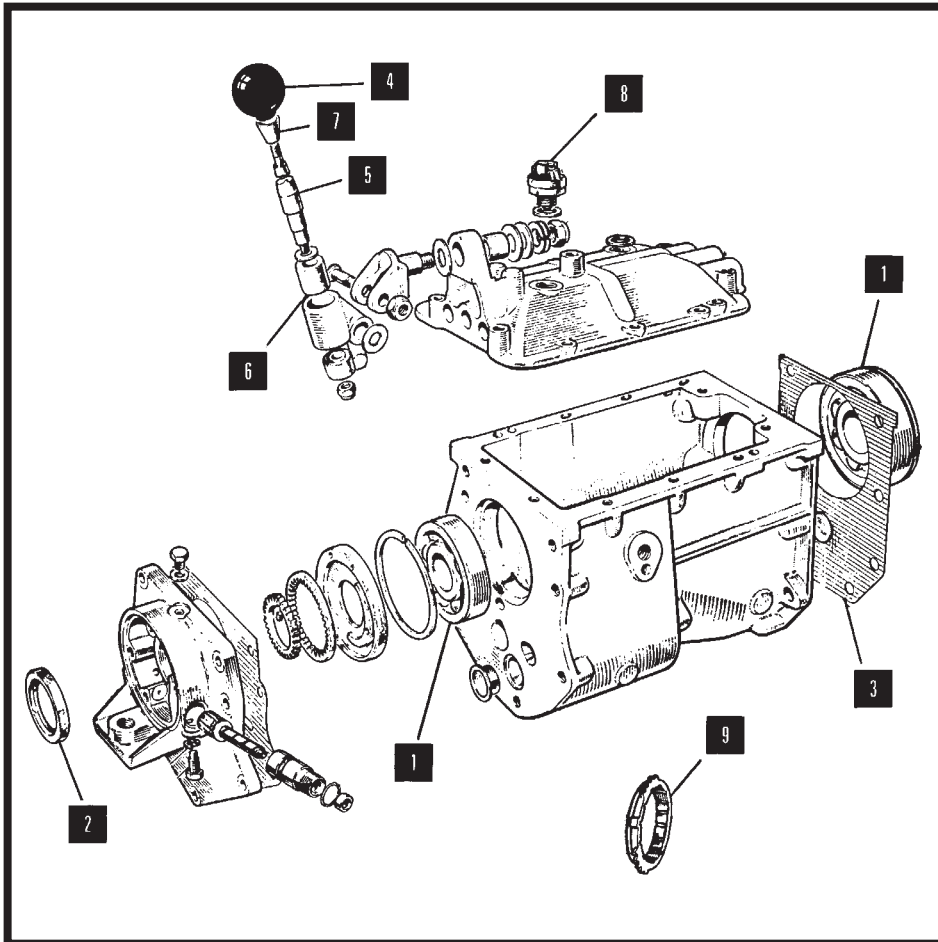

GEARBOX

GEARKNOB		Item 4
MODEL	PART No	QTY PER VEHICLE
XK 120/140/150 EARLY	2070XK	1
LATE XK150 & 3.8 'E' TYPE	C16154	1
4.2 & V12 'E' TYPE	C23007	1
XJ6 S1/2 XJS V12 PRE HE	C23007 (Non O/D)	1
XJ6 S1/2	C30506 (With O/D)	1
XJ6 S3	EAC1713	1
XJS 3.6	EAC6268	1

GEAR LEVER		Item 5
MODEL	PART No	QTY PER VEHICLE
XK MODELS	2140XK Curved	1
SOME XK MODELS & 3.8 'E' TYPE	C4054 Straight	1
4.2 & V12 'E' TYPE	C23178	1
XJ6 S1/2 XJS V12 PRE HE	C23178 (Non O/D)	1
XJ6 S1/2	C30504 (With O/D)	1
XJ6 S3	EAC1854	1
XJS 3.6	EAC7657	1

GEAR LEVER BUSH		Item 6
MODEL	PART No	QTY PER VEHICLE
ALL XK MODELS & 3.8 'E' TYPE	6130XK	2
ALL SYNCHRO G/BOXES PRE HE	C10996 C21921	1 1

GEAR LEVER FERRULE		Item 7
MODEL	PART No	QTY PER VEHICLE
4.2 & V12 'E' TYPE	C23006	1
XJ6 S1/2 XJS V12 PRE HE	C23006 (Non O/D)	1
XJ6 S1/2	C30505 (With O/D)	1
XJ6 S3	EAC1896	1
XJS 3.6	EAC1896	1

REVERSE LIGHT SWITCH		Item 8
MODEL	PART No	QTY PER VEHICLE
ALL MODELS EXCEPT XJ6 S3 & XJS 3.6	DAC3844	1
XJ6 S3 (MANUAL)	13H9130J	1
XJS 3.6	EAC6023	1

SYNCHRO RING		Item 9
MODEL	PART No	QTY PER VEHICLE
MOST 6 CYL & V12 'E' TYPE	C22391	4