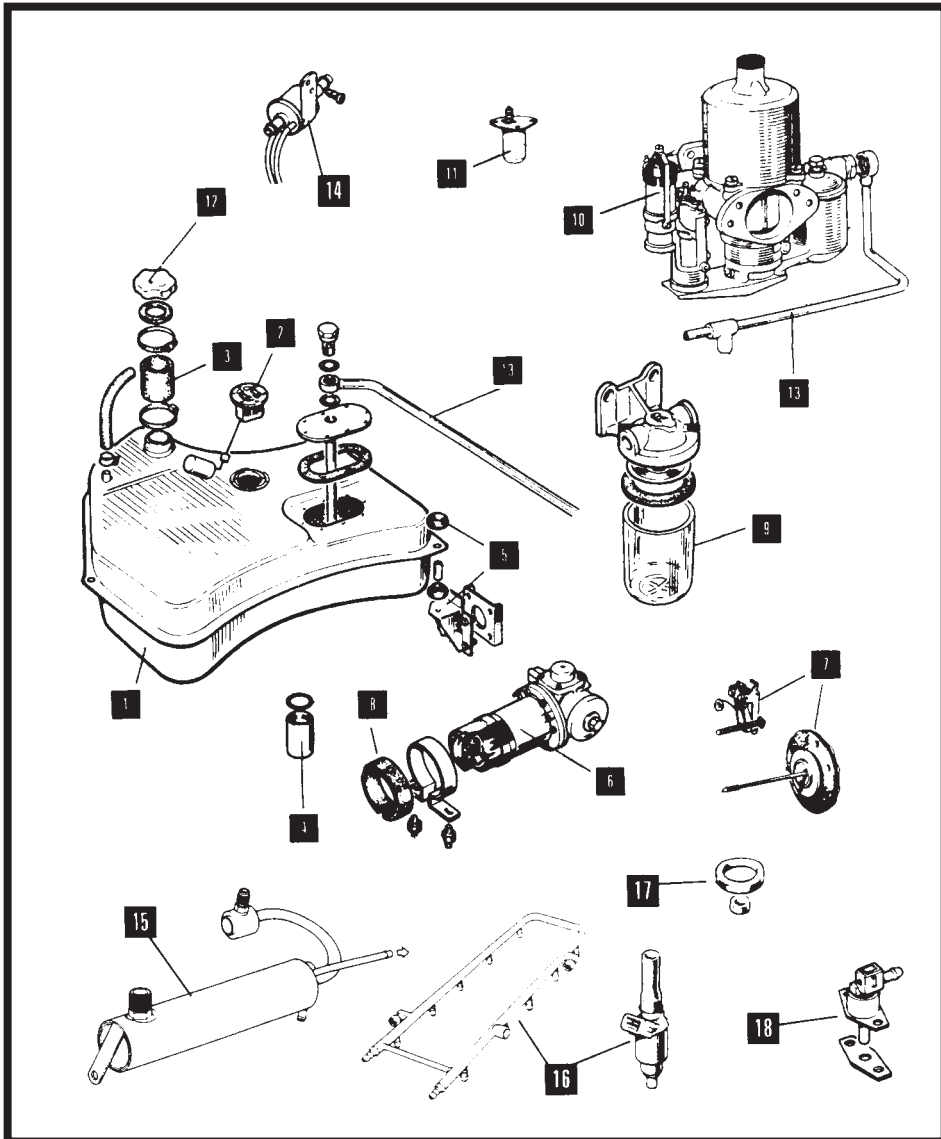

FUEL SYSTEM

FILLER HOSE

Item 3

MODEL	PART No	QTY PER VEHICLE
ALL XK MODELS	7110XK	1
ALL 'E' TYPE	C43958	1
XJS ALL FHC	C43958	1
XJS ALL CABRIOLETS & CONVERTIBLES	CBC2887	1

TANK DRAIN SUMP & FILTERS

Item 4

MODEL	PART No	QTY PER VEHICLE
ALL XK MODELS	C990/1	1
6 CYL 'E' TYPE	C19302 Sump C21900 Filter	1 1
V12 'E' TYPE	C32305 Sump CBC5649 Filter	1 1
XJ6/XJ12 ALL MODELS	C44665 Sump CBC5649 Filter	1 1

PETROL TANK MOUNTINGS

Item 5

MODEL	PART No	QTY PER VEHICLE
6 CYL 'E' TYPE	C19846 Bush	6
	C6390 Tube	3
	BD16008 Bkt.	1
	BD16553 Bkt.	1
V12 'E' TYPE	C19846 Bush	6
	C8976 Tube	3
	BD37892 Bkt.	1
XJ6/XJ12 ALL MODELS	C27737 Mounting Block	4
XJS ALL F.H.C.	C42806 Strap	1
	C42804 Bkt.	1
	C42803 Plate	1
	C42817 Trunnion	1
	C42805 Bkt.	1
	C27737 Block	1
XJS ALL CABRIOLET	CAC7204	2

FUEL INJECTOR SEALS		Item 17
MODEL	PART No	QTY PER VEHICLE
ALL MODELS	EAC2414 (Large) EAC2415 (Small)	6/12 6/12

COLD START INJECTORS		Item 18
MODEL	PART No	QTY PER VEHICLE
XJ6 S2 LATE, S3 & XJS HE	EAC1383	1
XJ12 S2 & XJS PRE HE	C44987	2