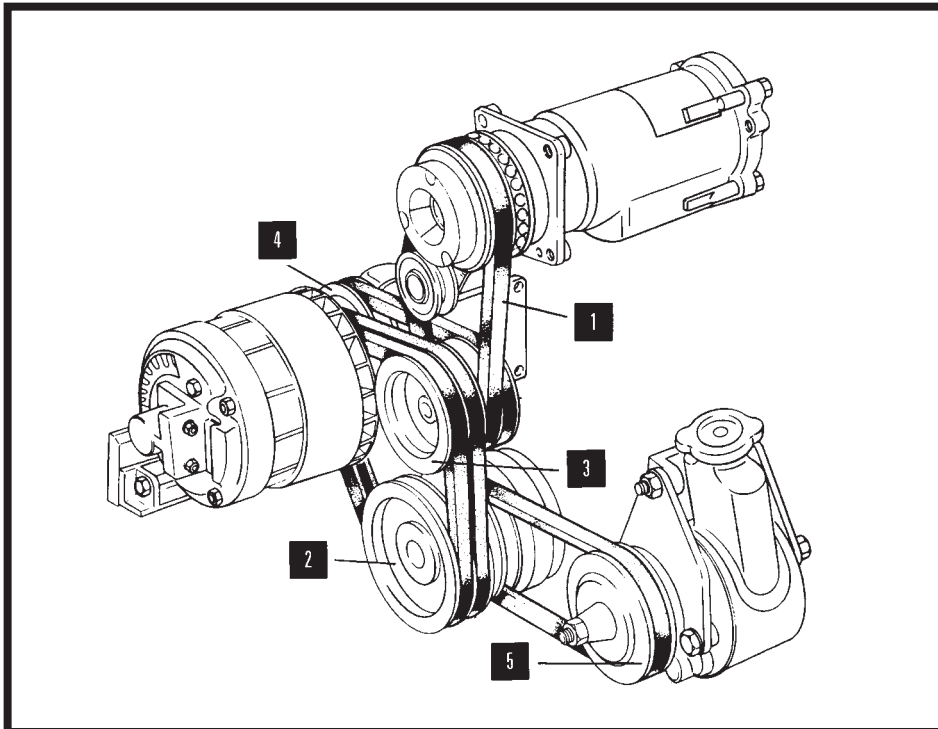

# FAN BELTS & PULLEYS

FAN BELTS		Item 1
MODEL	PART No	QTY PER VEHICLE
XK 120 EARLY	8020XK	1
XK 120 LATE	8021XK	1
XK 140	8022XK	1
XK 150	8023XK	1
3.8 'E' TYPE	C19524	1
4.2 SER I 'E' TYPE	C24291	1
4.2 SER II 'E' TYPE	C28955 W/Pump C29849 Alt	1 1
V12 'E' TYPE	C34443 W/Pump & Alt C32752 P.A.S. C43070 A/C C34444 EX/EM	2 1 1 1
XJ6 2.8	C27844/1 W/Pump EAC1616 Alt C20887 Non Pas	1 1 1
XJ6 S1 4.2, S2 3.4/ 4.2 & S3 3.4	EAC1348 W/Pump & Pas EAC1349 A/C EAC1324 Alt. & A/Pump	1 1 2
XJ6 S3 4.2	EAC1348 W/Pump & Pas EAC1349 A/C EAC1324 A/Pump	1 1 1
EARLY LATE	EAC1616 Alt EAC3764 Alt	1 1
V12 XJ, XJS ALL MODELS	EAC1323 W/Pump & Pas EAC1616 Alt C43070 Fan C36123 A/C Carb Models EAC1605 A/C F. Inj. Models	1 1 1 1 1 1
XJS 3.6	EAC3850 ALT (80 AMP) EAC7033 Alt (90Amp) EAC3878 Compressor	1 1 1

CRANK PULLEY		Item 2
MODEL	PART No	QTY PER VEHICLE
XK 120 LATE	8470XK	1
XK 140 & EARLY XK 150	8471XK	1
LATE XK 150 & 3.8 'E' TYPE EARLY	C14589	1
3.8 'E' TYPE LATE	C19517	1
SER I 4.2 'E' TYPE	C24289	1
SER II 4.2 'E' TYPE	C23131	1
V12 'E' TYPE	C32528	1
XJ6 S1/2/3	C27754 (Non A/C)	1
XJ6 S1/2/3	C23131 (A/C)	1
ALL XJ12 & XJS V12	C37892	1
XJS 3.6	EAC4056	1

WATER PUMP PULLEY		Item 3
MODEL	PART No	QTY PER VEHICLE
XK 140 & EARLY 150	C7644	1
LATE XK 150 & 3.8 'E' TYPE EARLY	C14588	1
3.8 'E' TYPE LATE	C20176	1
4.2 SER I 'E' TYPE	C25083	1
V12 'E' TYPE UP TO 7S 7784	C34395	1
V12 'E' TYPE FROM 7S 7785	C36915	1
XJ6 SER I 2.8/4.2	C28608	1
XJ6 S2/S3 CENTRE BOLT FITTING	C40128	1
XJ6 S3 4 BOLT FITTING	EAC6306	1
XJ12 S1/S2 XJS PRE HE DOUBLE PULLEY	C38325	1
XJ12 S3, XJS HE V12 SINGLE PULLEY	C37817	1
XJS 3.6 EARLY LATE (80 AMP ALT) LATE (90 AMP ALT)	EAC5481 EAC5442 EAC6651	1 1 1

P.A.S. PUMP PULLEY		Item 5
MODEL	PART No	QTY PER VEHICLE
V12 'E' TYPE	C32593	1
XJ6 S1/S2 EARLY	C23133/1	1
XJ6 S2 LATE/S3 & XJS PRE HE LATE	C45544	1
XJ12 S1/S2 & XJS PRE HE EARLY	C36044	1
XJ12 S3 & XJS HE	C45551	1