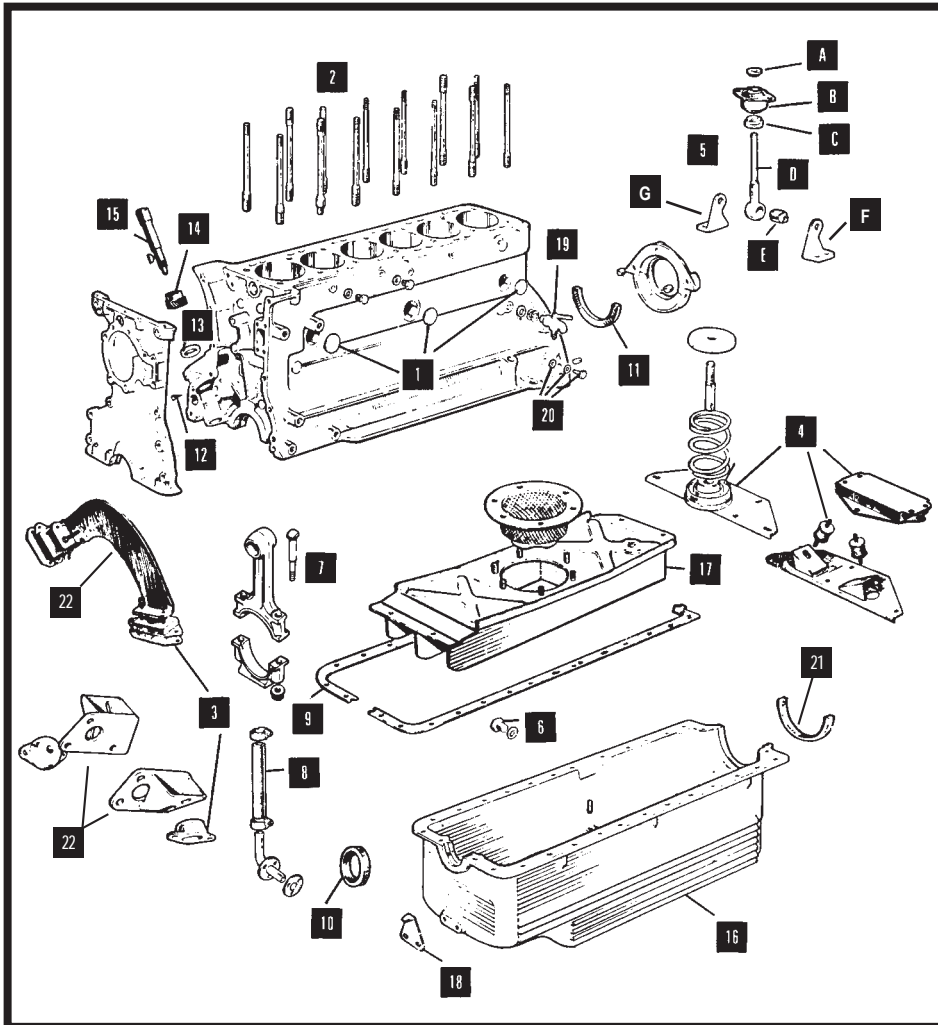

# ENGINE BLOCK & MOUNTINGS

## ENGINE MOUNTINGS

DRAIN TAP		Item 19
MODEL	PART No	QTY PER VEHICLE
ALL MODELS EXCEPT XJS 3.6	C2354 Tap	1
	C2296/3 Washer	1
XJS 3.6	EAC3972 Tap EAC3964 Washer	1 1

OIL PIPE BANJO		Item 20
MODEL	PART No	QTY PER VEHICLE
ALL 6 CYL	C5846 Bolt	3
	C4146 Washer	6
V12 'E' TYPE UP TO 7S 7377	C5846 Bolt	2
	C4146 Washer	4
V12 'E' TYPE FROM 7S 7377	C29652 Bolt	1
	C2296/3 Washer	2
XJ12 S1/2/3, XJS 5.3	C29652 Bolt	3
	C2296/3 Washer	6
XJ12 S1/2/3, XJS 5.3	C5846 Bolt	2
	C4146 Washer	4
	C29652 Bolt	2
	C2296/3 Washer	4