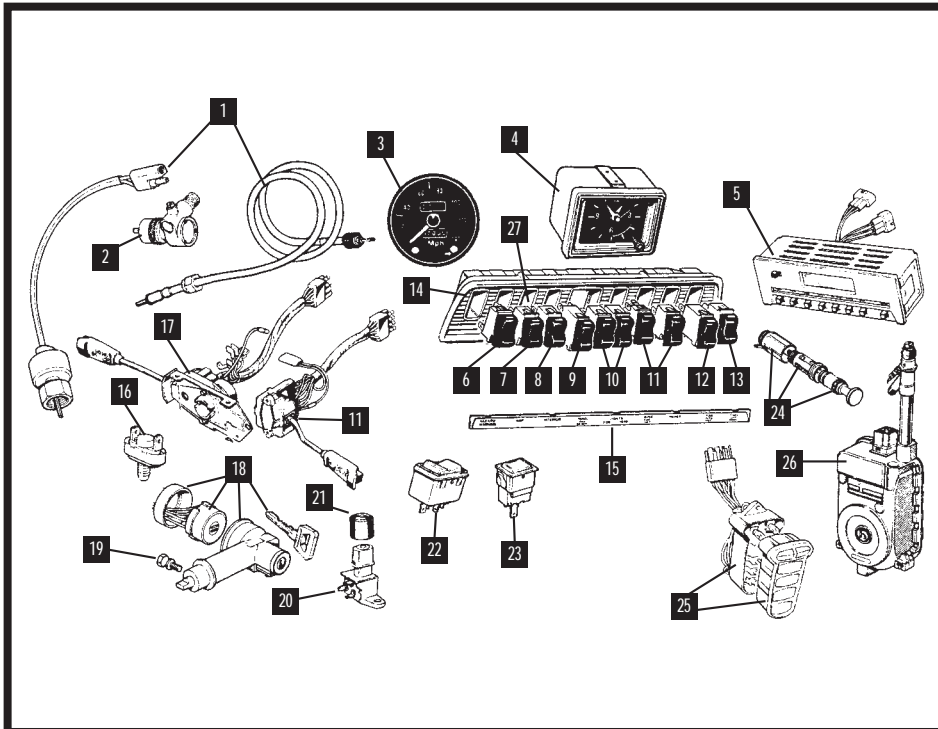

ELECTRICAL XJ/XJS

TRIP COMPUTER		Item 5
MODEL	PART No	QTY PER VEHICLE
XJ S3 & XJS (Various Models)	DAC4295	1

HAZARD WARNING SWITCH		Item 6
MODEL	PART No	QTY PER VEHICLE
S1	C34680	1
S2	C38908	1
S3	AEU1338	1
XJS PRE HE	C45115	1
XJS HE & XJS 3.6	DAC2106	1

MAP SWITCH		Item 7
MODEL	PART No	QTY PER VEHICLE
S1	C34680	1
S2	C40123	1
S3	DAC1357	1
XJS PRE HE	C45116	1
XJS HE & XJS 3.6	DAC2128	1

SPEEDO CABLES/TRANSDUCERS		Item 1
MODEL	PART No	QTY PER VEHICLE
XJ6 S1/S2 EARLY	C34209	1
XJ6 S2 LATE	C44914	1
XJ6 S2 LATE & S3 EARLY (5 speed manual)	DAC1196	1
XJ6 S2 LATE & S3 EARLY (Auto)	C44915	1
XJ6 S3 3.4 MANUAL (Electronic Speedo)	DRC8016	1
XJ6 S3 4.2 MANUAL (Electronic Speedo)	DRC8007	1
XJ6 S3 AUTOMATIC (Electronic Speedo)	DAC4570	1
XJ12 S1/S2 EARLY	C34209	1
XJ12 S2 LATE	C44916 or C46180	1
XJ12 S3 EARLY	C46180 (43 inches) or DAC1872 (57 inches)	1
XJ12 S3 LATE, XJS HE LATE & XJS 3.6 LATE (Electronic speedo)	DAC4569	1
XJS PRE HE EARLY	C44915	1
XJS PRE HE LATE & XJS HE EARLY	DAC1036	1

ANGLE DRIVES		Item 2
MODEL	PART No	QTY PER VEHICLE
XJ6/12 S2	C22041 (Speedo) C24589 (Gearbox)	1
XJ6/12 S2 EARLY	C38925 (Speedo) C24589 (Gearbox)	1
XJ6 S2 LATE	C44881 (Speedo) C24589 (Gearbox)	1
XJ6 S3 EARLY	C44881 (Speedo) C24589 (Gearbox) (Auto)	1
XJ12 S2 LATE & S3 EARLY	C44881 (Speedo) C46183 (Gearbox)	1
XJS PRE HE EARLY	C42983 (Speedo) C24589 (Gearbox)	1
XJS PRE HE LATE & XJS HE EARLY	C42983 (Speedo) C46183 (Gearbox)	1

INSTRUMENTS		Item 3
MODEL	PART No	QTY PER VEHICLE
MOST INSTRUMENTS ARE AVAILABLE NEW OR ON A RECON/EXCHANGE BASIS.		

TIME CLOCK		Item 4
MODEL	PART No	QTY PER VEHICLE
ALL XJ S2/3, XJS PRE HE, XJS HE & XJS 3.6 (Except when Trip Computer Fitted)	DAC1571	1

INTERIOR SWITCH		Item 8
MODEL	PART No	QTY PER VEHICLE
S1	C34680	1
S2	C40124	1
S3	DAC1358	1
XJS PRE HE	C45117	1
XJS HE & XJS 3.6	DAC2129	1

PANEL LIGHT SWITCH		Item 9
MODEL	PART No	QTY PER VEHICLE
S1	C34682	1
S2, S3, XJS PRE HE, XJS HE & XJS 3.6	C39032	2

HEADLIGHT & SIDELIGHT SWITCHES		Item 10
MODEL	PART No	QTY PER VEHICLE
S1	C32849 (Headlight) C32850 (Sidelight)	1
S2	DAC2144 (Switch) DAC3139 (Knob)	1
S3	DAC3089 (Assy)	1
XJS PRE HE	DAC2144 (Switch) C44631 (Knob)	1
XJS HE & XJS 3.6 UPTO 1987	DAC2144 (Switch) DAC2200 (Knob)	1
XJS HE & XJS 3.6 1987 ON	DAC5956 (Assy)	1