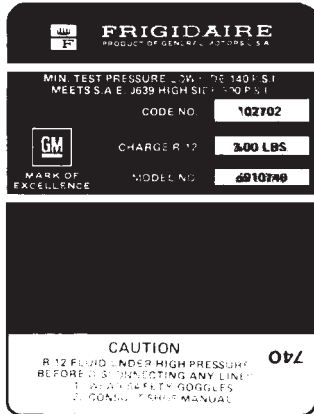

XKDEC22 - V12 'E' TYPE

XKDEC16 - SERII & V12 US SPEC

PLEASE NOTE ILLUSTRATIONS NOT TO SIZE!!!

DECALS, PLAQUES & BADGES

XKDEC7 - 'D' TYPE ETC

2000XK - XK120

XKDEC28 - V12 'E' TYPE

XKDEC31 - V12 'E' TYPE