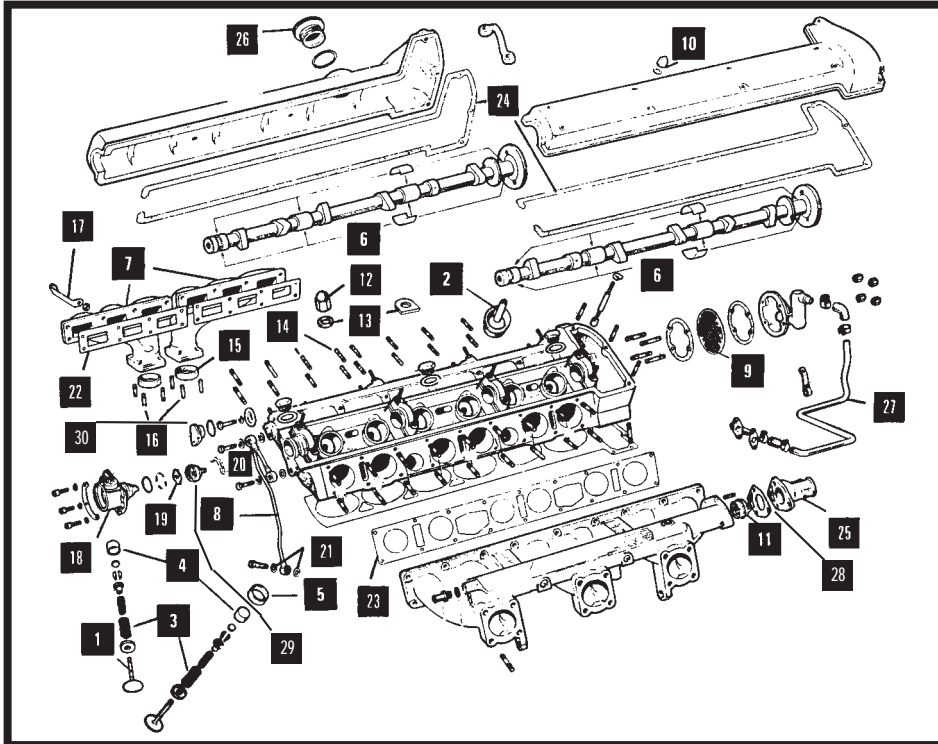

# CYLINDER HEAD

CAM FOLLOWER GUIDES		Item 5
MODEL	PART No	QTY PER VEHICLE
MOST 6 CYL	C7262	12
XJS 3.6	EAC6437 Inlet EAC6435 Exhaust	12 12

CAMSHAFT BEARING		Item 6
MODEL	PART No	QTY PER VEHICLE
ALL 6 CYL	RTC 2347	1 SET

Washers and Bolts available, see page 8 item 20.

VALVES		Item 1
MODEL	PART No	QTY PER VEHICLE
XK 120	C2246 Inlet C2247 Exhaust	6 6
XK 140/150 & 6 CYL 'E' TYPE	EAC1547 Inlet EAC1548 Exhaust	6 6
ALL V12 PRE HE	EAC1549 Inlet EAC1550 Exhaust	12 12
XJ 2.8, 3.4, 4.2	EAC1547 Inlet	6
XJ 2.8, 3.4, 4.2 Non Pl.	EAC1548 Exhaust	6
XJ 4.2 Pl.	EAC1395 Inlet EAC1548 Exhaust	6 6
XJS HE	EAC3191 Inlet EAC3192 Exhaust	12 12
XJS 3.6	EAC2909 Inlet EAC 2910 Exhaust (Early) EAC7255 Exhaust (Late)	12 12 12

VALVE SPRINGS		Item 3
MODEL	PART No	QTY PER VEHICLE
XK, 6 CYL 'E' & XJ6 4.2	C7136/7	12PRS
V12 'E' TYPE	C14591/2	24PRS
XJ 2.8, 3.4	C14591/2	12PRS
XJS 3.6	EAC5875	24

CAM FOLLOWERS		Item 4
MODEL	PART No	QTY PER VEHICLE
MOST 6 CYL	C44010	12
ALL V12	C44010	24
XJS 3.6	EAC8418	24

OIL PIPE BANJO			Item 20
MODEL	PART No	QTY PER VEHICLE	
ALL 6 CYL	C5846 Bolt C4146 Washer	3 6	
V12 'E' TYPE UP TO 7S 7377	C5846 Bolt C4146 Washer C29652 Bolt C2296/3 Washer	2 4 1 2	
V12 'E' TYPE FROM 7S 7377	C29652 Bolt C2296/3 Washer	3 6	
XJ12 S1/2/3, XJS 5.3	C5846 Bolt C4146 Washer C29652 Bolt C2296/3 Washer	2 4 2 4	