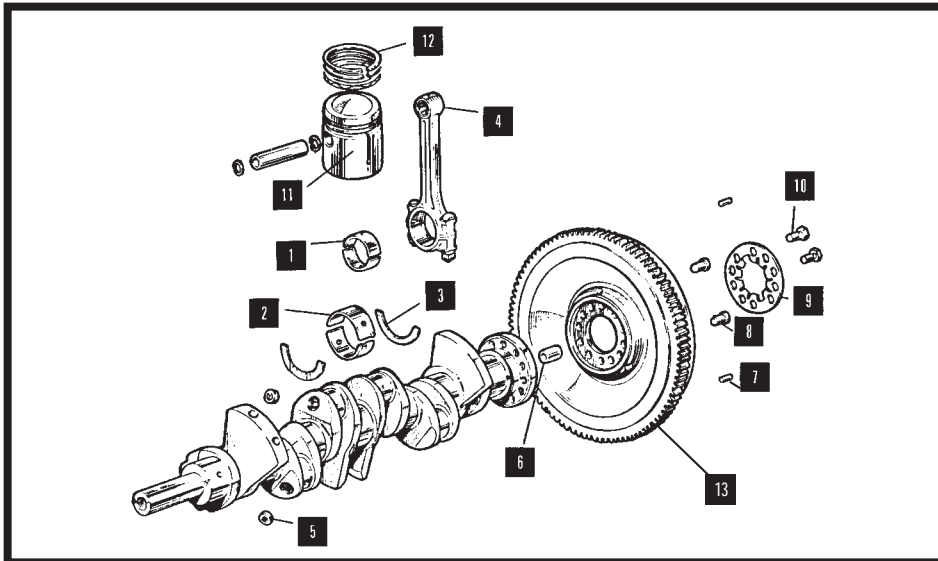

CRANKSHAFT, BEARINGS & PISTONS

BIG END BEARINGS Item 1

MODEL	PART No	QTY PER VEHICLE
ALL 6CYL EXCEPT XJS 3.6	C25400	1 SET
ALL V12*	JS571	1 SET
XJS 3.6	RTC2854	1 SET

Available Std up to + .040
* Standard size only

MAIN BEARINGS Item 2

MODEL	PART No	QTY PER VEHICLE
XK MODELS (3.4)	C2315	1 SET
3.8 'E' TYPE & 3.8 XK 150	C16293	1 SET
ALL 4.2 E TYPE	10766	1 SET
ALL V12 *	RTC484	1 SET
XJ6 2.8	RTC1723	1 SET
XJ6 3.4	RTC1722	1 SET
XJ6 4.2	10766	1 SET
XJS 3.6 EARLY	RTC 2853	1 SET
XJS 3.6 LATE	JLM764	1 SET

LITTLE END BEARINGS Item 4

MODEL	PART No	QTY PER VEHICLE
ALL 6 CYL MODELS	C17164	6
ALL V12	C29308	12
XJS 3.6	EAC2732	6

CRANK PLUG Item 5

MODEL	PART No	QTY PER VEHICLE
ALL XK & 3.8 'E' TYPE	C4283	6
ALL OTHER 6 CYL MODELS	C23761	6
ALL V12	C23761	12

Ring Gears also available.

CRANKSHAFT TAB WASHER SET Not Illustrated

MODEL	PART No	QTY PER VEHICLE
MOST 6 CYL MODELS	TS1	1