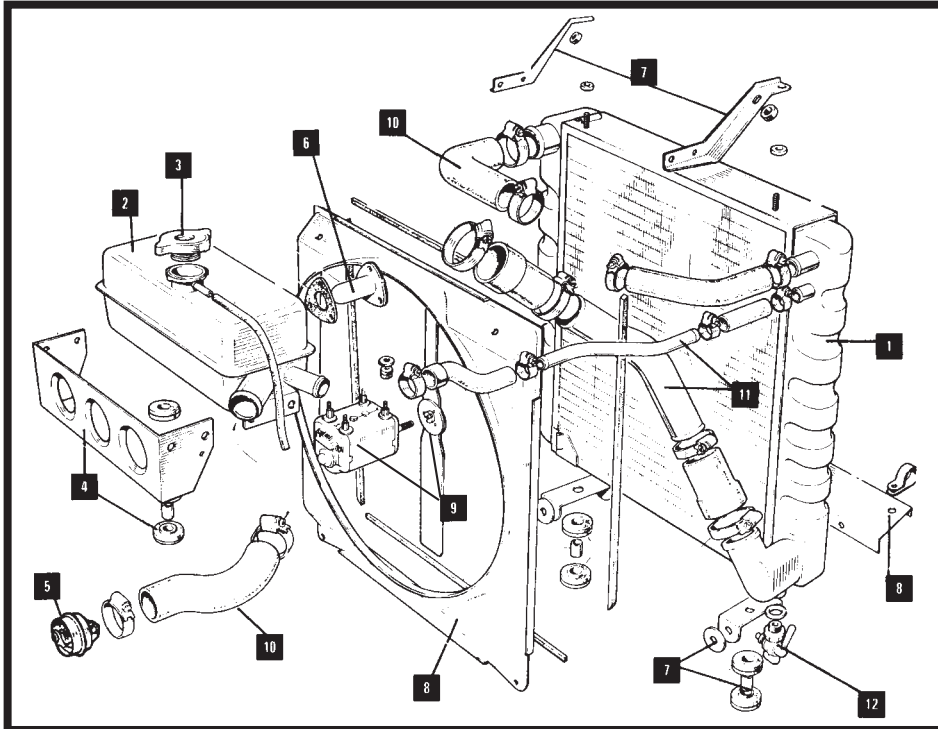

COOLING SYSTEM

THERMOSTAT		Item 5
MODEL	PART No	QTY PER VEHICLE
ALL XK MODELS	8010XK	1
6 CYL 'E' TYPE	GTS102	1
V12 'E' TYPE	GTS103	2
XJ6 2.8, 3.4,4.2 (EXCEPT 3.4 S3)	GTS103	1
XJ6 3.4 S3	GTS103	1
ALL V12 MODELS (EXCEPT S3)	GTS103	1
XJ12 S3	GTS103	1
XJS 3.6	JLM322	1

THERMO SWITCH		Item 6
MODEL	PART No	QTY PER VEHICLE
ALL XK MODELS	C33177 (Choke)	1
3.8/4.2 S1 'E' TYPE & EARLY SII 'E' TYPE	RTC2189 (Cooling Fan)	1
LATE SII 'E' TYPE & V12 'E' TYPE	RTC2189/V12 (Cooling Fan)	1
XJ6 S1/2/3	DAC3061	1
XJ12 S1/2 & XJS PRE HE	EAC1322	1
XJ12 S3 & XJS HE	EAC2510	1
XJS 3.6 EARLY	EAC2510	1
XJS 3.6 LATE	DBC2145	1

RADIATOR		Item 1
MODEL	PART No	QTY PER VEHICLE
XK 120	C3463	1
XK 140	C9616	1
XK 150	C12922	1
3.8 'E' TYPE	C16770	1
4.2 'E' TYPE SER I	C24252	1
4.2 'E' TYPE SER II	C28274	1
V12 'E' TYPE	C35629 Manual C35630 Auto	1 1

High efficiency cores available for all models. All XJ/XJS Radiators are available on a new or Recon/Exchange basis (chassis no. or engine no. required).

HEADER TANK		Item 2
MODEL	PART No	QTY PER VEHICLE
3.8 'E' TYPE*	C16998 Early C21512 Late	1 1
4.2 SER I 'E' TYPE*	C24570	1
4.2 SER II 'E' TYPE	C29050	1
V12 'E' TYPE	C33016	1
XJ6 S1/2 2.8	C30530	1
XJ6 S1 4.2 EARLY	C28868	1
XJ6 S1 4.2 LATE, S2 3.4/4.2 & S3 3.4/4.2 EARLY	CAC4338	1
XJ6 S3 3.4/4.2 LATE	CAC3636	1
XJ12 S1/2	C37262	1
XJ12 S3 EARLY	CAC4339	1
XJ12 S3 LATE	CAC8612	1
XJS PRE HE	CAC4337	1
XJS HE EARLY	CAC4566	1
XJS HE LATE	CAC8614 (with Probe)	1
XJS 3.6 EARLY	CAC5471	1
XJS 3.6 LATE	CBC2096	1

* Available in steel or brass.

PRESSURE CAP		Item 3
MODEL	PART No	QTY PER VEHICLE
XK 120 & EARLY 140	8110XK	1
XK 140/150	8090XK	1
3.8 'E' TYPE	C18460 Early C18485 Late	1 1
4.2 'E' TYPE SER I	C18485	1
4.2 'E' TYPE SER II	C28365 C18485	1 1
V12 'E' TYPE	C23860	1
XJ6 S1, S2 EARLY & XJ12 S1/2	C23860	1
XJ6 S2 LATE, S3 EARLY, XJ12 S3 EARLY & XJS PRE HE	GRC110	1
XJ6 S3 LATE, XJ12 S3 LATE & XJS HE	CAC5095	1
XJ6 S3 LATE, XJ12 S3 LATE XJS HE & XJS 3.6	CAC5095	1

HEADER TANK SUPPORT		Item 4
MODEL	PART No	QTY PER VEHICLE
3.8 & 4.2 SER I 'E' TYPE	C24576 Bkt. C8975 Bush C8976 Tube	1 4 2
V12 'E' TYPE	C34788	4
XJ6 S3 3.4/4.2 LATE	CAC3792	1

RADIATOR MOUNTINGS		Item 7
MODEL	PART No	QTY PER VEHICLE
XK 140/150	C8975 Bush C8976 Tube	4 2
3.8 'E' TYPE	C16764 Top C16765 Bkt. C18105 Lower Bkt. C8975 Bush C8976 Tube	1 1 2 4 2
4.2 'E' TYPE SER I	C24583 Top C24584 Bkt. C18105 Lower Bkt. C8975 Bush C8976 Tube	1 1 2 4 2
4.2 SER II 'E' TYPE & V12 'E' TYPE	C10126 Bush C8975 Bush C8976 Tube	2 4 2
XJ6 S1/S2 EARLY	C8975 Bush C30455 Stud C29503 Tube	4 4 4
XJ6 S2 LATE	C38333 Bush C43576 Stud	4 4
XJ6 S3	C38333 Bush	4
XJ12 S1/2/3	C38333 Bush C43576 Stud	4 4
XJS PRE HE	C38333 Bush C43577 Bush C43576 Stud	2 2 2
XJS HE	C38333 Bush	2
XJS 3.6	C38333	4