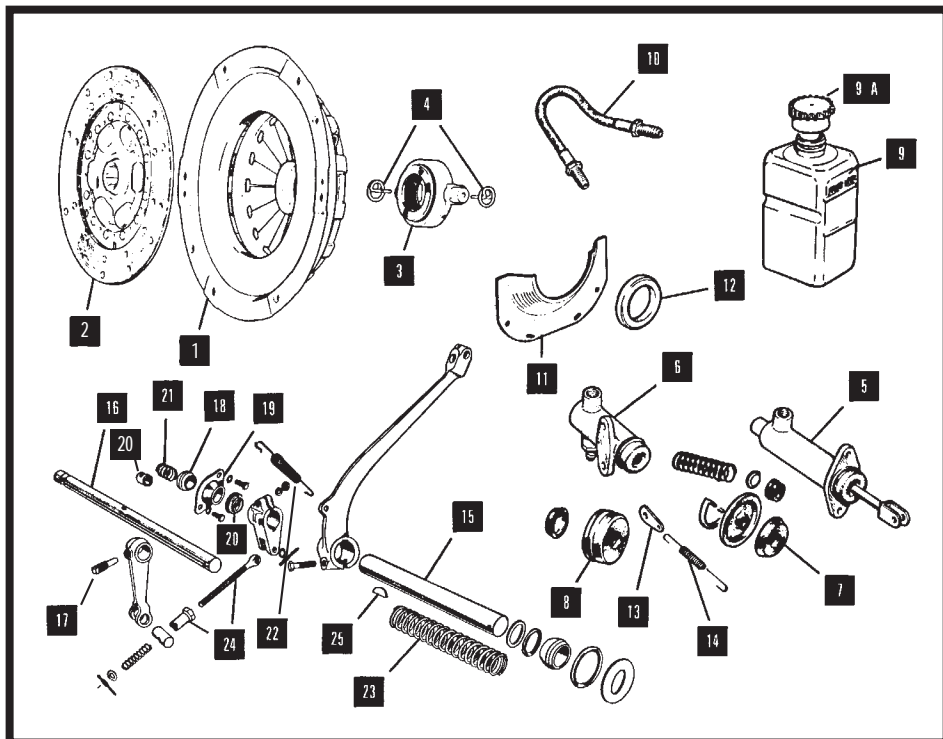

# CLUTCH & CONTROLS

## COVER ASSEMBLY Item 1

MODEL	PART No	QTY PER VEHICLE
XK 120/140/150 3.8 'E' TYPE	C16173	1
SER I 4.2 'E' TYPE	JLM 9519	1
SER II 4.2 'E' TYPE	C31399	1
V12 'E' TYPE	GCC206	1
XJ6 S1/2 2.8, 3.4	C35527	1
XJ6 S1/2 4.2	JLM9519	1
XJ6 S3 3.4	EAC1908	1
XJ6 S3 4.2	EAC1905	1
XJS V12 PRE HE	GCC206	1
XJS 3.6	EAC9985	1

## DRIVEN PLATE Item 2

MODEL	PART No	QTY PER VEHICLE
XK 120/140/150 3.8 'E' TYPE	7643	1
SER I 4.2 'E' TYPE	GCP243	1
SER II 4.2 'E' TYPE	C25874	1
V12 'E' TYPE	GCP245	1
XJ6 S1 2.8	C29157	1
XJ6 S1/2 3.4, 4.2	GCP243	1
XJ6 S3 3.4, 4.2	EAC1906	1
XJS V12 PRE HE	GCP245	1
XJS 3.6	EAC8595	1

ADJUSTING ROD ASSEMBLY		Item 24
MODEL	PART No	QTY PER VEHICLE
XK 120/140	XKE122	1 (Kit)

WOODRUFF KEY		Item 25
MODEL	PART No	QTY PER VEHICLE
XK 120/140	C757	2

**FOR TECHNICAL  
ADVICE**

*Call our Specialist  
Parts Team on*