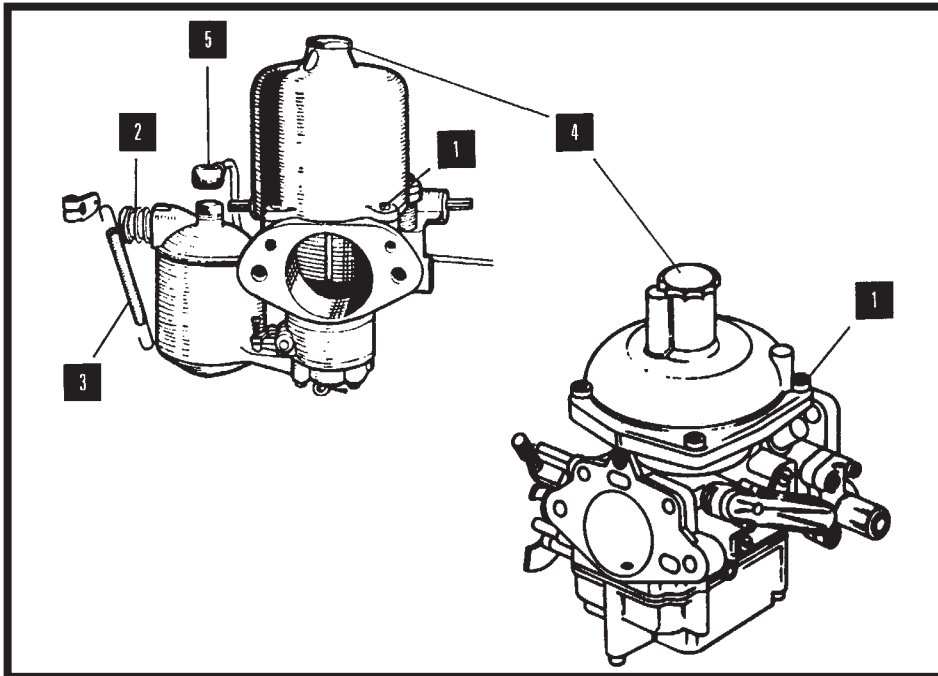

CARBURETTORS

SERVICE KITS		
MODEL	PART No	QTY PER VEHICLE
XK 120/140	8310XK	2
XK 150	8312XK	2
XK 150S & 3.8, 4.2 'E' TYPE	XKE87	3
V12 'E' TYPE	XKE85	4
XJ 2.8 68-71 XJ 4.2 68-71	XKE87	2
XJ 2.8 71-73 XJ 3.4 75-76 XJ 4.2 71-73 XJ 4.2 75 ON (HS8)	CSK81	1
XJ 3.4 76-84 XJ 4.2 76 ON (HIF)	CSK82	2
XJ 12 5.3	CSK 58	4

RE-BUILD KITS		
MODEL	PART No	QTY PER VEHICLE
XK 120/140	8311XK	2
XK 150	8313XK	2
XK 150S & 3.8, 4.2 'E' TYPE	XKE86	3
V12 'E' TYPE	XKE71	1 SET
XJ 2.8 68-71 XJ 4.2 68-71	XKE86	2
XJ 2.8 71-73 XJ 3.4 75-76 (HS8) XJ 4.2 71-73 (AED) XJ 4.2 75 ON	CRK236	2
XJ 2.8 68-71 XJ 3.4 75-76 (HS8) XJ 4.2 71-73 XJ 4.2 75 ON	CRK237	2
XJ 3.4 76-84 (HIF7) XJ 4.2 76 ON	CRK186	1

DASH POT SCREW		
MODEL	PART No	QTY PER CARB
6 CYL SU	XKE62	A/R
V12	XKE63	4

FILTER		
MODEL	PART No	QTY PER CARB
ALL 6 CYL SU CARBS	AUC 2139	1

RETURN SPRING		
MODEL	PART No	QTY PER CARB
ALL 6 CYL SU CARBS	C15587	1