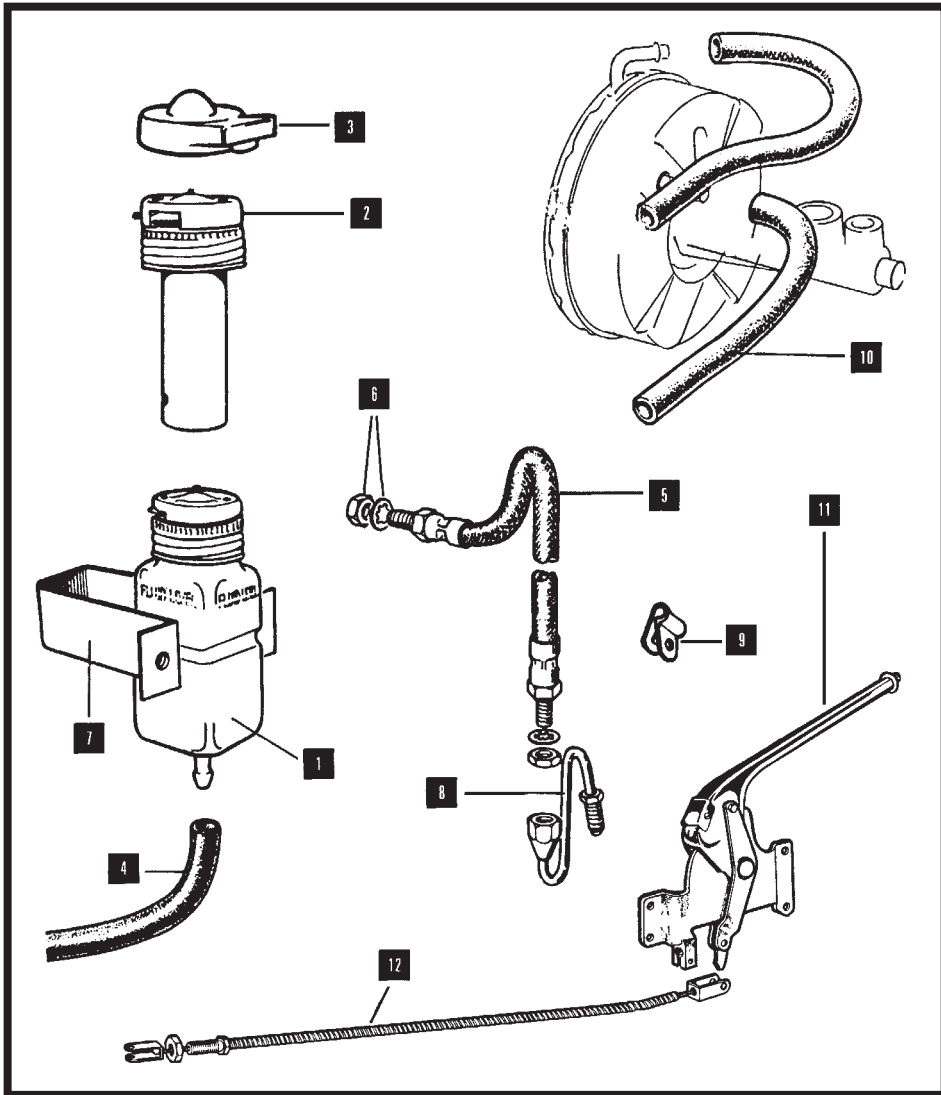

BRAKE LINE FITTINGS

LOW PRESSURE FEED HOSE Item 4

MODEL	PART No	QTY PER VEHICLE
ALL MODELS	C20072/5 - 2ft C20072/10 - 1ft	A/R

HIGH PRESSURE FLEXI HOSE Item 5

MODEL	PART No	QTY PER VEHICLE
XK 120/140	3020XK	3
XK 150	3000XK Front 3010XK Rear	2 1
6 CYL 'E' TYPE ROADSTER & FHC	GBH 413 Front GBH 134 Rear	2 1
V12 & 2+2 'E' TYPE	GBH413 Front GBH415 Rear	2 1
XJ S1/S2 EARLY	GBH413 Front GBH166 Rear	2 1
XJ S2 LATE, S3	CBC1390 Front CBC1392 Rear	2 1
ALL XJS	CBC1390 Front CBC1393 Rear	2 1

FLEXI HOSE FITTINGS Item 6

MODEL	PART No	QTY PER VEHICLE
ALL MODELS	XKN11 Nut XKSPW3 Washer	A/R

RESERVOIR BRK'TS Item 7

MODEL	PART No	QTY PER VEHICLE
XK MODELS (STEEL CAN)	3483XK	1/2
4.2 'E' TYPE RHD MANUAL	XKE 78 (Twin) BD27413 & C24619 (Single)	1 1
V12 'E' TYPE MANUAL	XKE 78 (Twin) C35011 (Single)	1 1
V12 'E' TYPE AUTO	C35011	2
XJ S2 LATE	CAC1389 RHD C39898 LHD	1 1
ALL XJS	C42420 RHD C42421 LHD	1 1