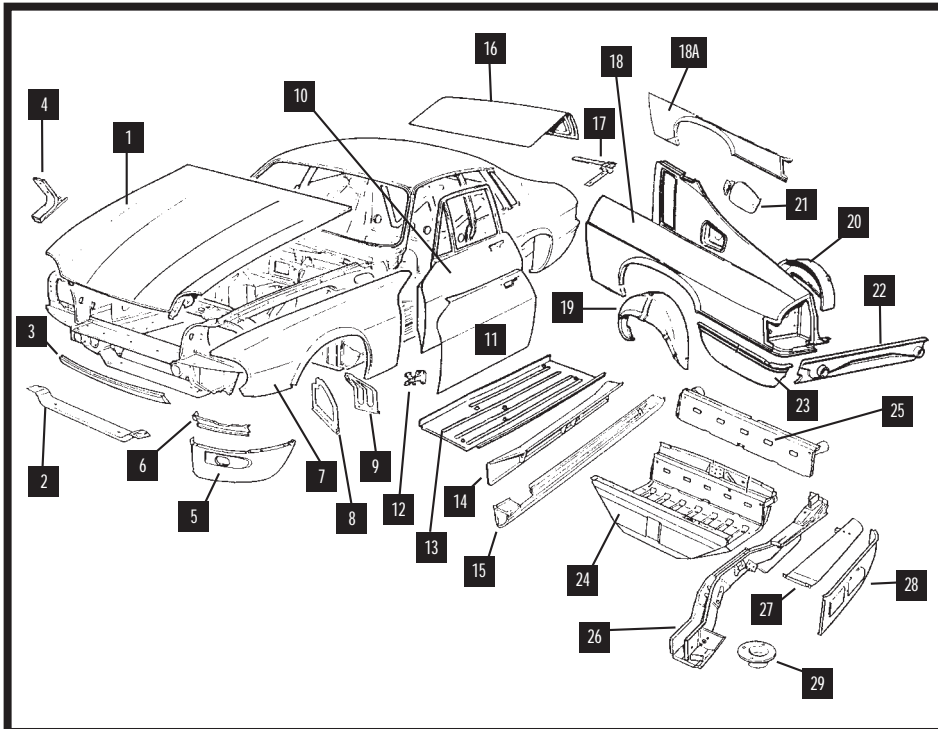

# BODY PANELS XJS MODELS

DOORS		Item 10
MODEL	PART No	QTY PER VEHICLE
F.H.C. & CABRIOLET	RTC1532 RH	1
	RTC1533 LH	1
CONVERTIBLE	BIC1536 RH	1
	BIC1537 LH	1

DOOR SKINS		Item 11
MODEL	PART No	QTY PER VEHICLE
F.H.C. & CABRIOLET	RTC1534 RH	1
	RTC1535 LH	1
CONVERTIBLE	BIC1834 RH	1
	BIC1835 LH	1