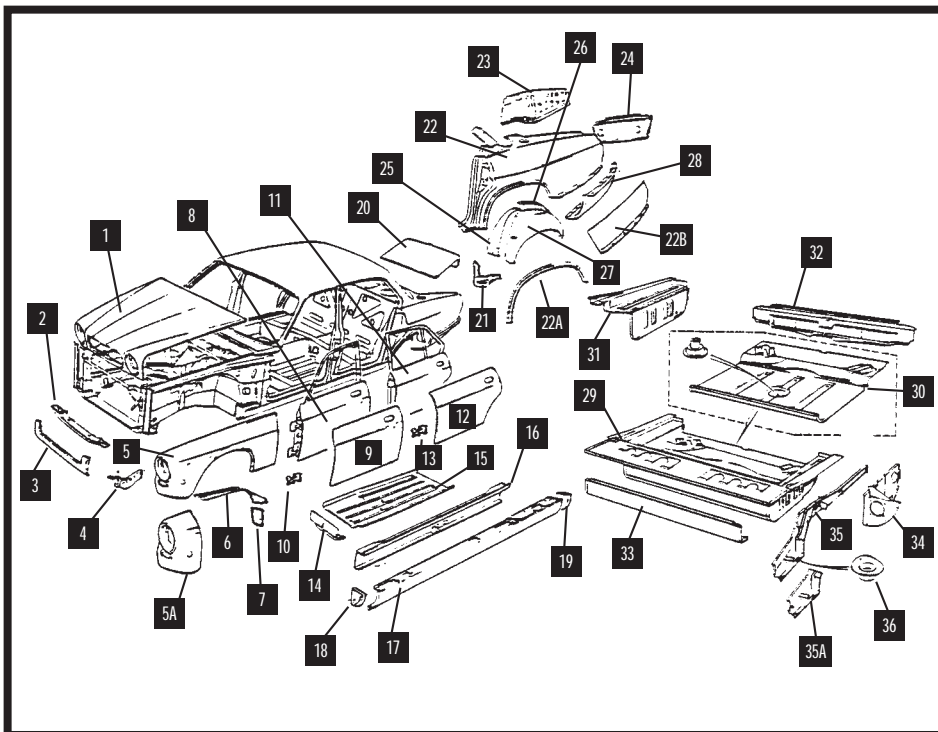

# BODY PANELS XJ S1/2/3 MODELS

BONNET ASSEMBLY <span style="float: right;">Item 1</span>		
MODEL	PART No	QTY PER VEHICLE
S1	11697	1
S2/S3	AKP464	1

FRONT CROSSMEMBER <span style="float: right;">Item 2</span>		
MODEL	PART No	QTY PER VEHICLE
ALL MODELS	12101	1

FRONT LOWER VALANCE <span style="float: right;">Item 3</span>		
MODEL	PART No	QTY PER VEHICLE
S1	11702	1
S2	JS675	1
S3	JS683	1

BONNET HINGES <span style="float: right;">Item 4</span>		
MODEL	PART No	QTY PER VEHICLE
S1	12060 RH 12061 LH	1 1
S2	JS678 RH JS679 LH	1 1
S3	AKP746 RH AKP747 LH	1 1

BOOT FLOOR			Item 30
MODEL	PART No	QTY PER VEHICLE	
ALL MODELS	RTC539	1	

BOOT SIDE PANELS			Item 31
MODEL	PART No	QTY PER VEHICLE	
ALL MODELS	12130 RH 12131 LH	1 1	

REAR BOOT CROSS MEMBER			Item 32
MODEL	PART No	QTY PER VEHICLE	
ALL MODELS	RTC1185	1	

REAR SIDE MEMBER REPAIRS			Item 35A
MODEL	PART No	QTY PER VEHICLE	
ALL MODELS	12135RP RH 12136RP LH	1 1	

RADIUS ARM MOUNTING			Item 36
MODEL	PART No	QTY PER VEHICLE	
ALL MODELS	JS254	2	