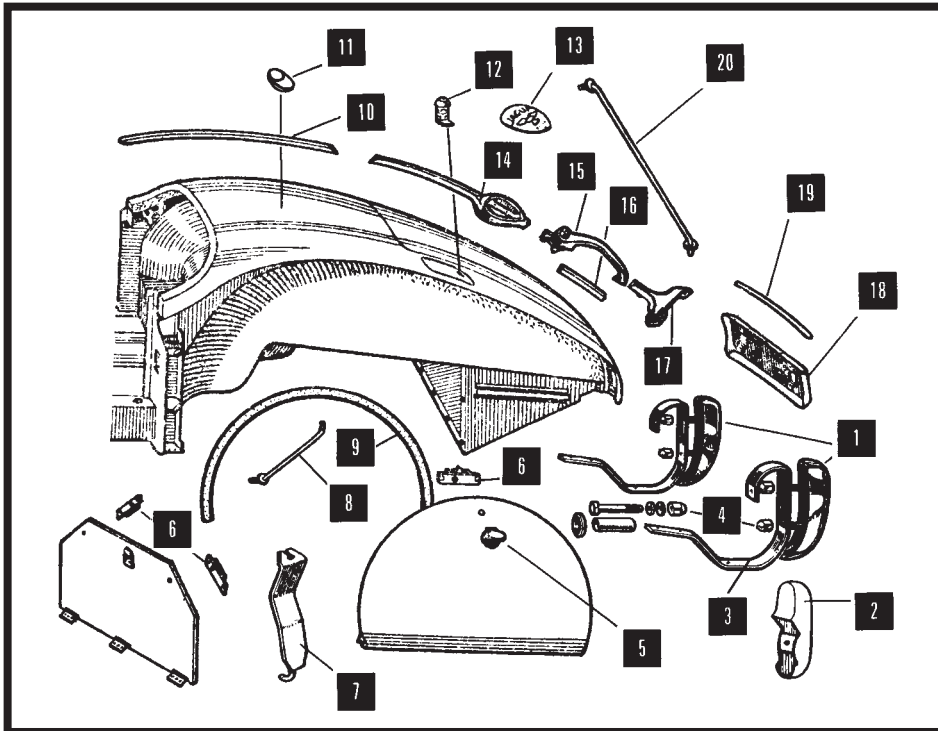

BODY FITTINGS XK MODELS

REAR BUMPERS		Item 1
MODEL	PART No	QTY PER VEHICLE
XK 120	1531XK	1 PR
XK 140	1660XK	1 PR
XK 150 EARLY	1665XK	1
XK 150 LATE	1666XK	1

REAR OVER-RIDERS		Item 2
MODEL	PART No	QTY PER VEHICLE
XK 140 & EARLY XK 150	1670XK LH 1671XK RH	1 1
LATE XK 150	1672XK	2

BUMPER IRONS		Item 3
MODEL	PART No	QTY PER VEHICLE
XK 120	1521XK	2
XK 140/150	XKE120 (Set)	1

BUMPER MOUNTINGS		Item 4
MODEL	PART No	QTY PER VEHICLE
XK 120	1480XK (Distance Tube)	2
	1301XK (Nut)	4
	1300XK (Nut)	2
	1740XK (Bolt)	2

LOCK ESCUTCHION		Item 5
MODEL	PART No	QTY PER VEHICLE
XK 120/140	1360XK	2

SPAT/LUGGAGE LOCK		Item 6
MODEL	PART No	QTY PER VEHICLE
XK 120/140	9620XK	A/R

SPARE WHEEL CLAMP		Item 7
MODEL	PART No	QTY PER VEHICLE
XK 120	9506XK (Wire Wheel) BD4515 (Steel Wheel)	1 1
XK 140/150	9505XK	1

REAR WING STAY		Item 8
MODEL	PART No	QTY PER VEHICLE
ALL MODELS	BD6194 LH BD6195 RH	1 1

REAR WING BEAD		Item 9
MODEL	PART No	QTY PER VEHICLE
ALL MODELS (WIRE WHEELS)	9899XK	1 PR

TONNEAU STRIP		Item 10
MODEL	PART No	QTY PER VEHICLE
XK 140 DHC & FHC	1470XK	1
XK 140 ROADSTER	1750XK	1

HOOD BAR TEARDROP		Item 11
MODEL	PART No	QTY PER VEHICLE
ALL ROADSTER	2160XK	2

PETROL FILLER LOCK & KEY		Item 12
MODEL	PART No	QTY PER VEHICLE
ALL MODELS	1320XK	1

Lock sets also available, see opposite page.

BOOT BADGE		Item 13
MODEL	PART No	QTY PER VEHICLE
XK 140	1040XK	1
XK 150	1070XK	1

BADGE BAR		Item 14
MODEL	PART No	QTY PER VEHICLE
XK 140	1340XK	1
XK 150	1150XK	1

BOOT LID HANDLE		Item 15
MODEL	PART No	QTY PER VEHICLE
XK 120	1110XK (Incl Lock)	1
XK 140	1140XK (Handle) 1773XK (Lock)	1 1
XK 150	1130XK (Handle) 1773XK (Lock)	1 1

Lock sets also available, see opposite page.

FINISHER (UNDER HANDLE)		Item 16
MODEL	PART No	QTY PER VEHICLE
XK 140	1490XK	1