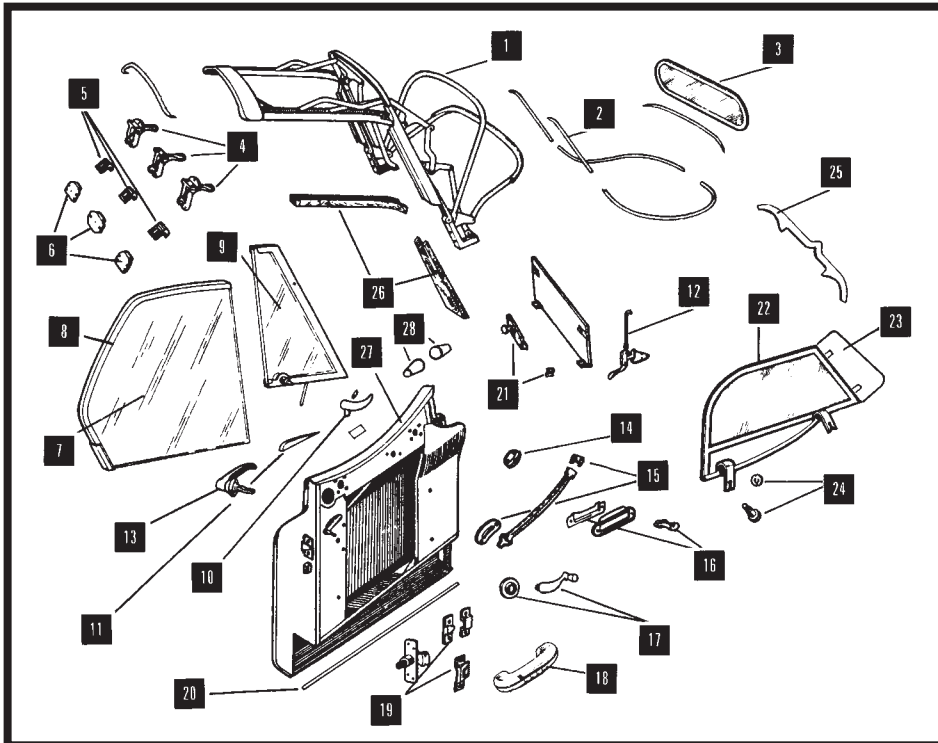

BODY FITTINGS XK MODELS

DOOR GLASS		Item 7
MODEL	PART No	QTY PER VEHICLE
XK 120 FHC	BD10227/120	2
XK 120/140 DHC	BD6758	2
XK140 FHC	BD10227	2
XK 150 FHC	1710XK	2
XK 150 DHC	BD13542	2
XK 150 ROADSTER	BD15062/3	2

DOOR CHROMES		Item 8
MODEL	PART No	QTY PER VEHICLE
XK 120/140 DHC	BD6786	2
XK 150 DHC	BD13542/C	2
XK 150 ROADSTER	BD15417	2

FRONT 1/4 LIGHT GLASS		Item 9
MODEL	PART No	QTY PER VEHICLE
XK 120/140 DHC	BD6759	2
XK120 FHC	BD5064	2
XK150 FHC	BD12562/3	2
XK150 DHC	2460XK	2

HOOD FRAME		Item 1
MODEL	PART No	QTY PER VEHICLE
LATE XK 120 & 140 ROADSTER	9892XK	1
XK 150 DHC	9861XK	1
XK 150 ROADSTER	9860XK	1

HOOD CLAMPS		Item 4
MODEL	PART No	QTY PER VEHICLE
XK 120/140 ROADSTER	2131XK (Centre)	1
	2130XK (Side)	2
	2190XK (Right)	1
XK 120/140 DHC	2191XK (Left)	1
	2192XK (Centre)	1
XK 150 DHC EARLY	2193XK	2
XK 150 DHC LATE	2194XK	2
XK 150 ROADSTER	2132XK	1PR

1/4 LIGHT CATCH		Item 10
MODEL	PART No	QTY PER VEHICLE
ALL DHC & FHC	1501XK RH	1
	1500XK LH	1
	2450XK (Thrust Pad)	2

HOOD FINISHERS		Item 2
MODEL	PART No	QTY PER VEHICLE
XK 120/140 * DHC	9856XK	1 SET

* These items require final shaping & chroming

HOOKS FOR CLAMPS		Item 5
MODEL	PART No	QTY PER VEHICLE
XK 120/140 ROADSTER	1000XK (Centre)	1
	1100XK (Side)	2
XK 120/140 DHC	1101XK	3
XK 150 DHC	1101XK	2

FINGER PULL		Item 11
MODEL	PART No	QTY PER VEHICLE
XK 120/140 DHC & FHC	2290XK	2

REAR SCREEN/CHROMES		Item 3
MODEL	PART No	QTY PER VEHICLE
XK 120/140 ROADSTER	1570XK (Incl Chrome)	1
XK 140 FHC	BD9760 (Chrome)	1
XK 150 FHC	BD12616 (Chrome)	1

SERRATED PLATE		Item 6
MODEL	PART No	QTY PER VEHICLE
XK 120/140 DHC	2201XK (Centre)	1
	2200XK (Side)	2
XK 150 DHC	2202XK	2

HOOD HOLD DOWN		Item 12
MODEL	PART No	QTY PER VEHICLE
XK120 DHC	2170XK	2
XK140/150 DHC	2181XK LH	1
	2180XK RH	1
XK 150 ROADSTER	BD15309	2