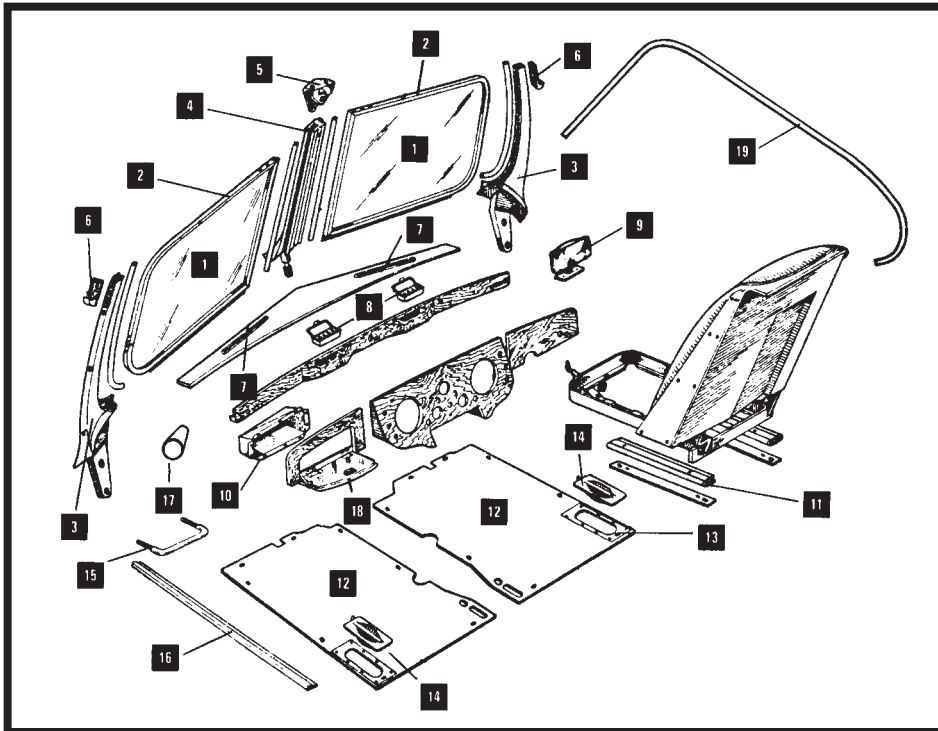

BODY FITTINGS XK MODELS

FRONT SCREEN			Item 1
MODEL	PART No	QTY PER VEHICLE	
XK 120/140 ROADSTER	XKWS5 LH XKWS5 RH	1 1	
XK 120/140 FHC & DHC	XKWS6 LH XKWS6 RH	1 1	
XK 150	1451 XK (Clear) 1452 XK (Tint)	1 1	

SCREEN CHROMES			Item 2
MODEL	PART No	QTY PER VEHICLE	
XK 120/140 ROADSTER	BD3017 LH BD3018 RH	1 1	
XK 120/140 DHC & FHC	1602XK	1PR	
XK 150 DHC & FHC	1550XK (Top) 1551XK (Bottom)	1 1	
XK 150 ROADSTER	BD14018 (Top) 1551XK (Bottom)	1 1	

SIDE CHROMES			Item 3
MODEL	PART No	QTY PER VEHICLE	
XK 120/140 ROADSTER	1010XK	1PR	
XK 150 DHC & FHC	1680XK	1PR	
XK 150 ROADSTER	BD13785/6	1PR	

CENTRE CHROME			Item 4
MODEL	PART No	QTY PER VEHICLE	
XK 120/140 ROADSTER	1630XK	1	
XK 120/140 FHC/DHC	1623XK	1	

CENTRE HOOK			Item 5
MODEL	PART No	QTY PER VEHICLE	
XK 120/140 ROADSTER	1000XK	1	
XK 120/140/150 DHC	1101XK	1	

SIDE HOOK			Item 6
MODEL	PART No	QTY PER VEHICLE	
XK 120/140 ROADSTER	1100XK	2	
XK 120/140/150 DHC	1101XK	2	

DASH VENT CHROME			Item 7
MODEL	PART No	QTY PER VEHICLE	
XK 120/140 & EARLY XK 150	2150XK	2	

ASHTRAY			Item 8
MODEL	PART No	QTY PER VEHICLE	
XK 120 DHC & FHC	BD9151	1	
XK 140 DHC & FHC	BD9151	2	
XK 150 LATE	BD16633	1	

INTERIOR MIRROR			Item 9
MODEL	PART No	QTY PER VEHICLE	
XK 120 ROADSTER	2010XK	1	
XK 120 DHC/FHC	2020XK	1	
XK 140	2030XK	1	
XK 150 EARLY	2390XK (Two Point Fixing)	1	
XK 150 LATE	2280XK (Dipping)	1	

GLOVE BOX			Item 10
MODEL	PART No	QTY PER VEHICLE	
XK 150	BD13467 BD13510	1PR	

SEAT RUNNERS			Item 11
MODEL	PART No	QTY PER VEHICLE	
ALL MODELS	2440XK	2PR	

FLOOR BOARDS			Item 12
MODEL	PART No	QTY PER VEHICLE	
ALL MODELS	Made to order. Template preferred due to Individuality of cars		

JACK FLOOR PLATES			Item 13
MODEL	PART No	QTY PER VEHICLE	
ALL MODELS	4690XK	2	

JACK HOLE COVERS			Item 14
MODEL	PART No	QTY PER VEHICLE	
ALL MODELS	9610XK	2