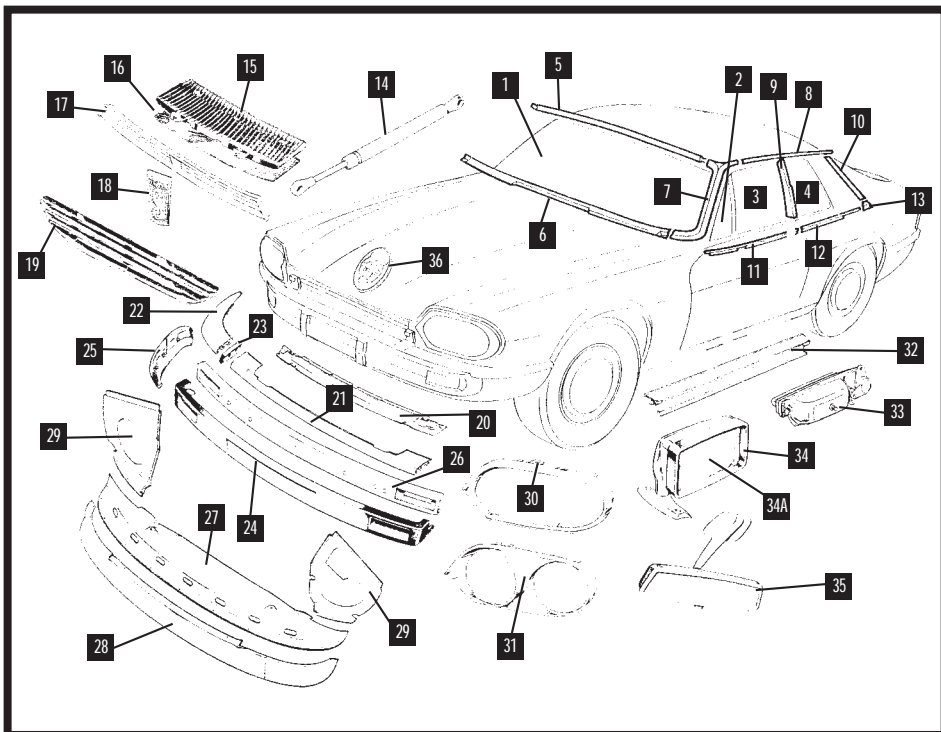

BODY FITTINGS XJS MODELS

WINDSCREEN		Item 1
MODEL	PART No	QTY PER VEHICLE
FHC & CABRIOLET	BD44231 (Clear) BD44232 (Tinted)	1 1
CONVERTIBLE	BBC6907 (Clear) BBC6908 (Tinted)	1 1

FRONT 1/4 LIGHT GLASS		Item 2
MODEL	PART No	QTY PER VEHICLE
FHC & CABRIOLET	BD44093/1 RH (Tinted) BD44094/1 LH (Tinted)	1 1