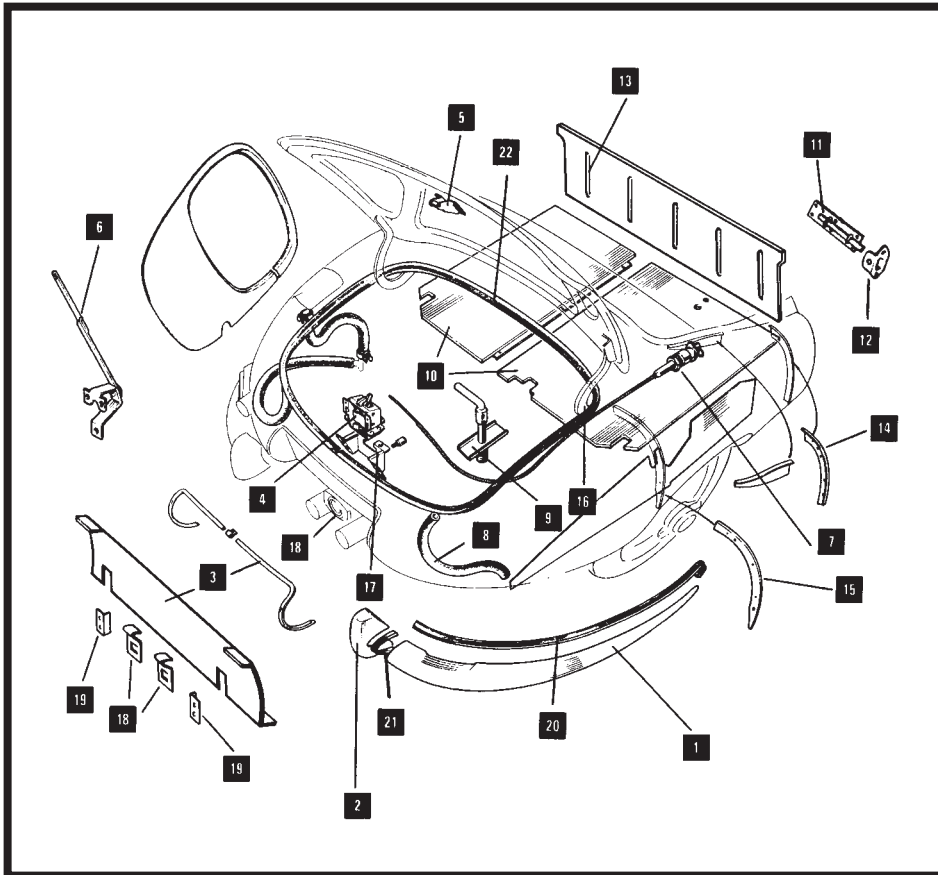

BODY FITTINGS 'E' TYPE

HATCH STAY		Item 6
MODEL	PART No	QTY PER VEHICLE
4.2 FHC & 2+2 & V12 2+2	BD27357	1

BOOT PULL CABLE		Item 7
MODEL	PART No	QTY PER VEHICLE
ALL ROADSTER	BD27158	1

DRAIN HOSE		Item 8
MODEL	PART No	QTY PER VEHICLE
ALL MODELS	BD659/12	PER FT.

SPARE WHEEL CLAMP		Item 9
MODEL	PART No	QTY PER VEHICLE
ALL 6 CYL MODELS	BD11007/1	1
V12 WIRE WHEELS	BD36808	1
V12 STEEL WHEELS	BD36809	1

REAR BUMPER		Item 1
MODEL	PART No	QTY PER VEHICLE
SER I	BD19148 LH	1
	BD19147 RH	1
SER II	BD35588 LH	1
	BD35587 RH	1
	BD37909 (Centre)	1
V12 ROADSTER	BD36795 LH	1
	BD36794 RH	1
	BD37910 (Centre)	1
V12 2+2	BD36795 LH	1
	BD36794 RH	1
	BD37909 (Centre)	1

REAR NUMBER PLATE FINISHER		Item 3
MODEL	PART No	QTY PER VEHICLE
SER I ROADSTER	BD19092/2 LH	1
	BD19092/1 RH	1
	BD24183 (Clip)	1
SER II	BD35962	1
V12 UK	BD38883	1
V12 FEDERAL	BD37349	1

BOOT BOARDS		Item 10
MODEL	PART No	QTY PER VEHICLE
ALL ROADSTER	XKE 26	1PR
ALL FHC & 2+2	XKE 26/1	1PR

REAR OVER-RIDER		Item 2
MODEL	PART No	QTY PER VEHICLE
SER I	BD19136 LH	1
	BD19135 RH	1
SER II	BD35594 LH	1
	BD35593 RH	1
V12	BD38826 LH	1
	BD38825 RH	1
	BD38827 (Buffer)	2

BOOT LOCK		Item 4
MODEL	PART No	QTY PER VEHICLE
ALL ROADSTER	BD15898	1
ALL FHC & 2+2	BD27929	1

SLIDING CATCH		Item 11
MODEL	PART No	QTY PER VEHICLE
ALL FHC	2370XK	2

BOOT CATCH		Item 5
MODEL	PART No	QTY PER VEHICLE
ALL ROADSTER	BD15489	1
ALL FHC & 2+2	BD22596	1

RECEIVING PLATE		Item 12
MODEL	PART No	QTY PER VEHICLE
ALL FHC	BD23142	2

BOOT BOARD RUBBER		Item 13
MODEL	PART No	QTY PER VEHICLE
ALL FHC & 2+2	XKER40	PER MTR.

Stainless steel runners also available.