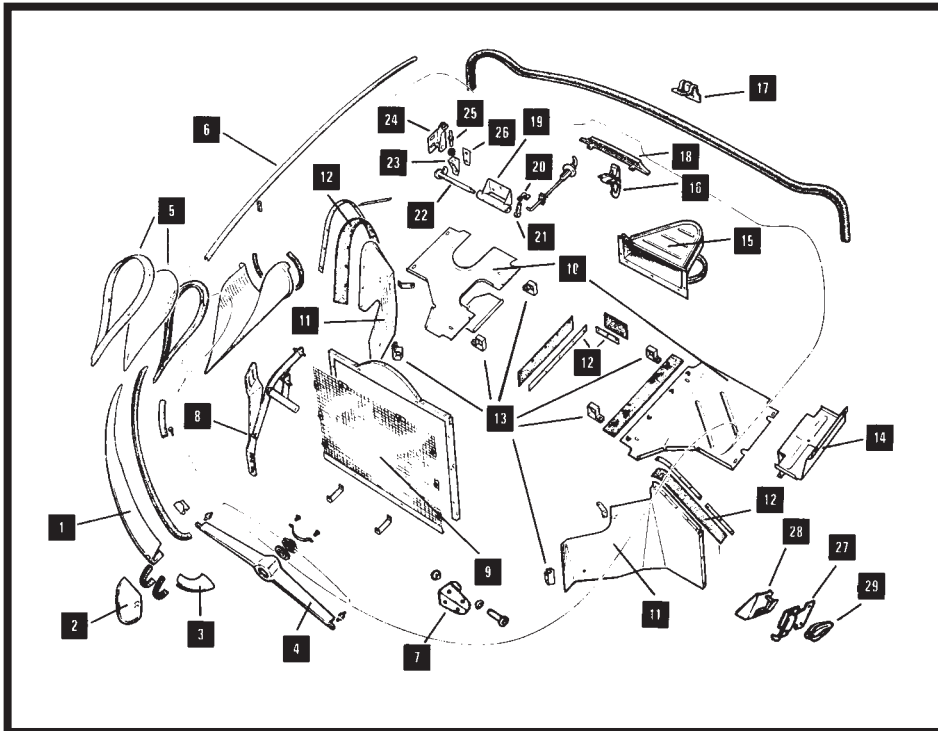

# BODY FITTINGS 'E' TYPE

FRONT BUMPERS		Item 1
MODEL	PART No	QTY PER VEHICLE
SER I	BD15532 LH	1
	BD15533 RH	1
SER II	BD35577 LH	1
	BD35576 RH	1
SER III	BD38516 LH	1
	BD38515 RH	1
SEAL FOR ALL	XKER1	2

FRONT OVER-RIDERS		Item 2
MODEL	PART No	QTY PER VEHICLE
SER I	BD19112 LH	1
	BD19111 RH	1
SER II	BD35601 LH	1
	BD35600 RH	1
SER III	BD38804 LH	1
	BD38803 RH	1
	BD38827 (Buffer)	
SEAL FOR ALL	XKER4	PER MTR

BUMPER EXTENSION		Item 3
MODEL	PART No	QTY PER VEHICLE
SER I ONLY	BD19113	2

GRILLE/MOTIF BAR		Item 4
MODEL	PART No	QTY PER VEHICLE
SER I	BD17700 (Bar)	1
	C24792 (Mtg)	2
	C16336 (Badge)	1
	BD19034 (Clip)	1
	BD19033 (Holder)	1
SER II	BD35500 (Bar)	1
	BD28520 (Badge)	1
	BD28519 (Clip)	1
SER III	BD38844 (Grille)	1
	BD39521 (Top Trim)	1
	BD38832 (Bottom Trim)	1
	BD39575 (Scoop Trim)	1

LOCKING HOOK			Item 22
MODEL	PART No	QTY PER VEHICLE	
ALL MODELS*	BD19890 RH	1	
	BD19891 LH	1	

SAFETY CATCH			Item 16
MODEL	PART No	QTY PER VEHICLE	
ALL MODELS	BD20315	1	

LOCATING BRACKET			Item 23
MODEL	PART No	QTY PER VEHICLE	
ALL MODELS*	BD19917	2	