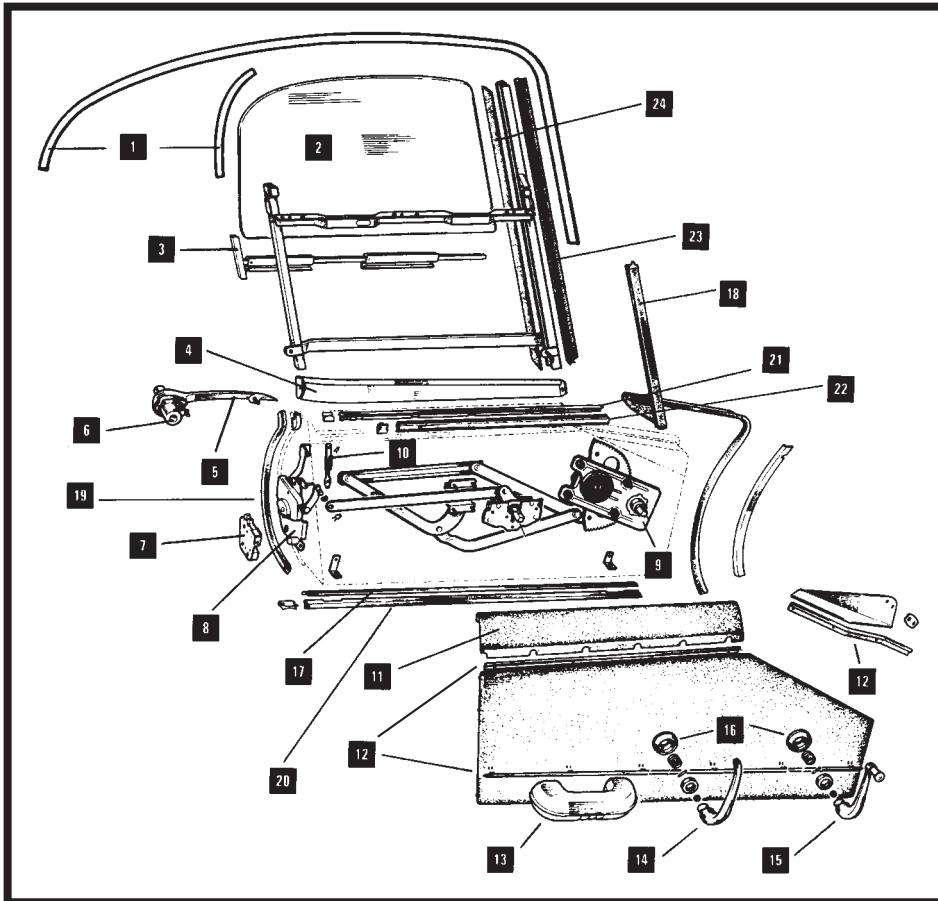

BODY FITTINGS 'E' TYPE

LOCK BARRELL		Item 6
MODEL	PART No	QTY PER VEHICLE
ALL MODELS*	BD11999 LH BD12000 RH	1 1

* Not fitted to Ser I & II 2+2

NOTE:- Push button assemblies also available.

DOOR STRIKER		Item 7
MODEL	PART No	QTY PER VEHICLE
SER I	BD19295 LH BD19296 RH	1 1
SER II & III	BD42229 LH BD42228 RH	1 1

DOOR LOCK		Item 8
MODEL	PART No	QTY PER VEHICLE
SER I	BD20095 LH BD20096 RH	1 1
SER II & III	BD42231 LH BD42230 RH	1 1

WINDOW REGULATOR		Item 9
MODEL	PART No	QTY PER VEHICLE
SER I ROADSTER & FHC	BD20523 LH BD20522 RH	1 1
SER II ROADSTER FHC	BD32363 LH BD32362 RH	1 1
V12 & 2+2	BD32617 LH BD32616 RH	1 1

CANT RAIL CHROME		Item 1
MODEL	PART No	QTY PER VEHICLE
SER I & II ROADSTER	BD19294 LH BD19293 RH	1 1
SER I & II FHC	BD20746 LH BD20745 RH	1 1
V12 ROADSTER	BD39356 LH BD39355 RH	1 1
ALL 2+2	BD29016 LH BD29015 RH	1 1

WINDOW RUNNER		Item 3
MODEL	PART No	QTY PER VEHICLE
ALL 6 CYL ROADSTER & FHC	BD21020 BD21021	1 1
V12 & 2+2	BD38195 BD38196	1 1

DOOR GLASS		Item 2
MODEL	PART No	QTY PER VEHICLE
SER I & II ROADSTER	BD15975 (Clear) BD15975/1 (Tint)	2 2
SER I & II FHC	BD20519 (Clear) BD20519/1 (Tint)	2 2
V12 ROADSTER	BD38054 (Clear) BD38054/1 (Tint)	2 2
ALL 2+2	BD27812 (Clear) BD29098 (Tint)	2 2

OUTER DOOR CHROME		Item 4
MODEL	PART No	QTY PER VEHICLE
SER I & II ROADSTER	BD25145 LH BD25144 RH	1 1
ALL 2+2	BD29285 LH BD29284 RH	1 1
V12 ROADSTER	BD38235 LH BD38234 RH	1 1

DOOR LOCK LINK		Item 10
MODEL	PART No	QTY PER VEHICLE
6 CYL ROADSTER & FHC	BD19445 BD23473 (Clip)	2 2
V12	BD32626 BD23473 (Clip)	2 2

OUTER DOOR HANDLE (inc. LOCK)		Item 5
MODEL	PART No	QTY PER VEHICLE
ALL MODELS	BD19246 LH BD19245 RH	1 1

DOOR TOP ROLL		Item 11
MODEL	PART No	QTY PER VEHICLE
SER I & II ROADSTER & FHC	BD15505 LH BD15504 RH (Untrimmed)	1 1