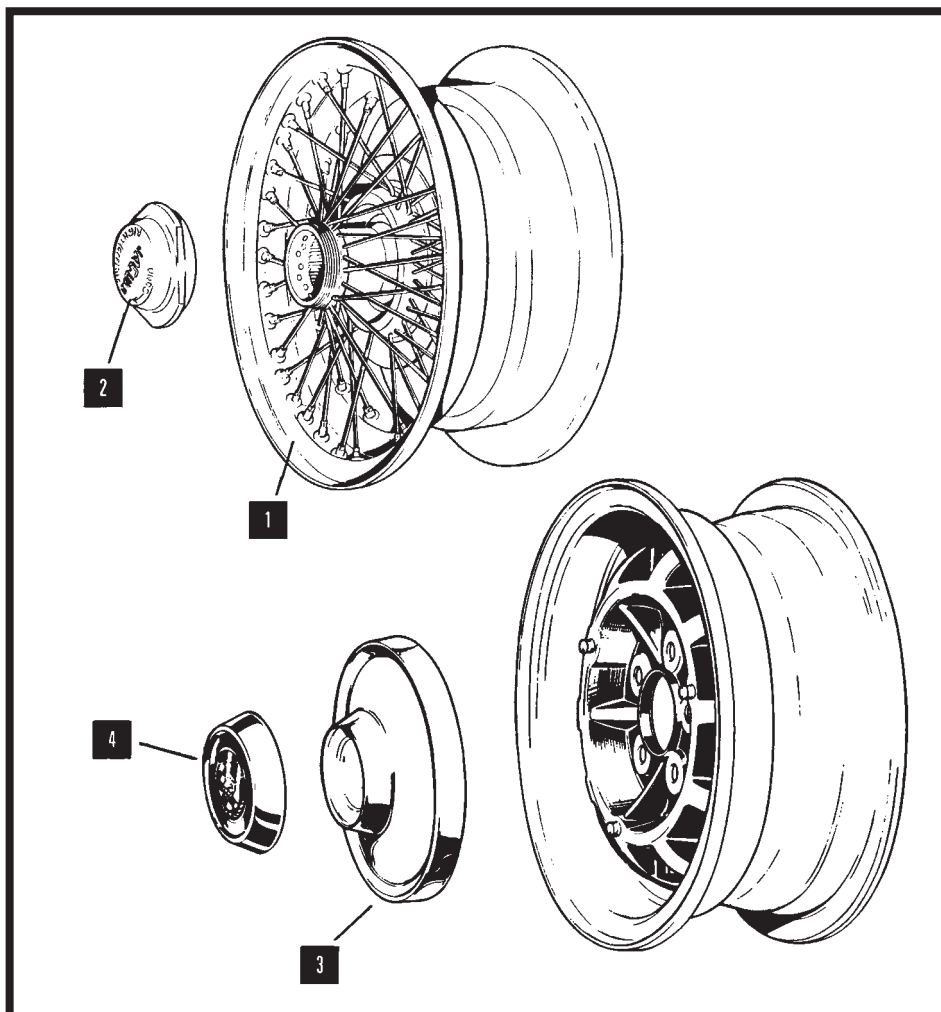

WHEELS

HUB CAP BADGES Item 4

MODEL	PART No	QTY PER VEHICLE
ALL XK	9581XK	4
SER II & V12 EARLY 'E' TYPE	C27140	4
V12 LATER 'E' TYPE	C31213	4
XJ S1 & S2 EARLY	C27140 (Jaguar) C21256 (Daimler)	4 4
XJ S2 LATER, XJ S3 EARLY & XJS PRE HE	C42191 (Jaguar) C45508 (Daimler)	4 4
XJ S3 LATER & XJS HE EARLY	CBC2660 (Jaguar) C45508 (Daimler)	4 4
XJS HE LATER	CAC6502	4

RIMBELISHERS Not Illustrated

MODEL	PART No	QTY PER VEHICLE
XK 120	1540XK	4
SER II, V12 EARLY 'E' TYPE, XJ S1/2	C21983	4

CHROME WIRE WHEELS Item 1

MODEL	PART No	QTY PER VEHICLE
ALL XK	CWW5	5
3.8 & 4.2 SER I 'E' TYPE	CWW1	5
4.2 SER II 'E' TYPE	CWW2	5
V12 'E' TYPE	CWW3	5
XJ 15" Bolt On	CWW6	5
XJ 16" Bolt On	CWW7	5

* NOTE: Special size & painted wire wheels available by request.

SPINNERS Item 2

MODEL	PART No	QTY PER VEHICLE
EARED TYPE	C1102 (RH) C1103 (LH)	2 2
NON-EARED TYPE	C28684 (RH) C28685 (LH)	2 2

HUB CAPS Item 3

MODEL	PART No	QTY PER VEHICLE
ALL XK	9580XK	4
SER II & V12 'E' TYPE, XJ S1 & 2 MODELS (EARLY TYPE)	C30283	4
XJ S2 & 3 MODELS (LATER TYPE)	C46136	4
XJ S2 & 3, XJS PRE-HE (ALLOY WHEELS)	CAC9820	4
XJ S3 (Silver Grey Wheels)	CAC6017 (Chrome) All models CAC3481 (Silver Grey) 3.4 CAC2762 (Silver Grey) 4.2	4 4 4
XJ S3 (Pressed Spoke)	CAC5960 CAC4882	4 4