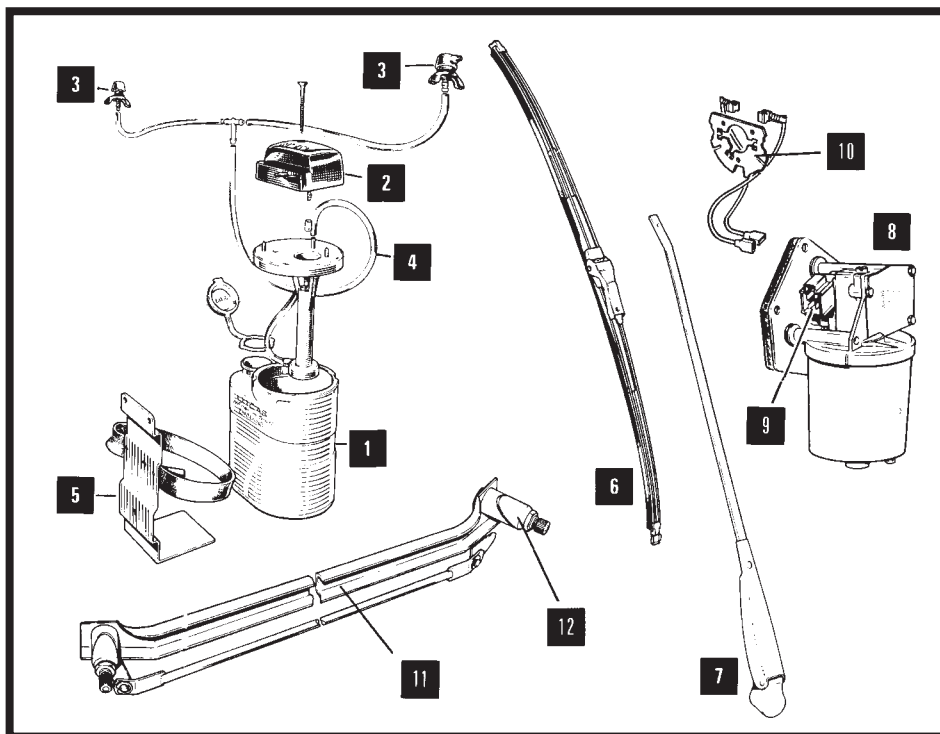

WASH/WIPE

WASHER HOSE Item 4

MODEL	PART No	QTY PER VEHICLE
ALL XK MODELS	XKCH5	PER FT
ALL 'E' TYPE	XKCH7	PER FT
ALL XJ, XJS	XKCH7	PER FT

BOTTLE BRACKET Item 5

MODEL	PART No	QTY PER VEHICLE
6 CYL 'E' TYPE	514223	1
V12 'E' TYPE	C34960	1
XJ S1 LATE S2 & S3 EARLY	C36735	1
XJ S3 LATE	BD46592	1
XJS PRE HE	C43750	1
XJS HE EARLY	DAC3014	1
XJS HE LATE & XJS 3.6 UP TO 1987	DAC3386	1
XJS HE & XJS 3.6 1987 ON	DAC4795	1