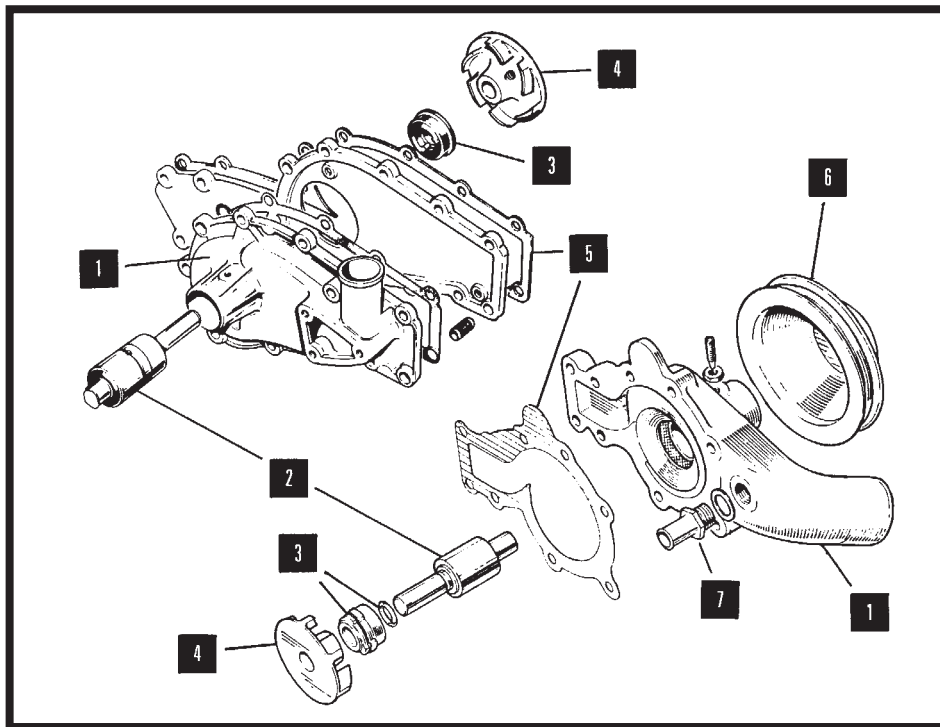

## WATER PUMPS

WATER PUMP UNITS		Item 1
MODEL	PART No	QTY PER VEHICLE
XK 120 EARLY*	C4946	1
XK 120 LATE	8340XK	1
XK 140 XK 150*	C7618	1
3.8 'E' TYPE	C15694	1
4.2 'E' TYPE SER I*	C24454	1
4.2 'E' TYPE SER II*	C31144 Up to 7R 1914	1
4.2 'E' TYPE SER II*	C30811 From 7R 1915	1
V12 'E' TYPE*	C39768 Up to 7S 7784	1
V12 'E' TYPE*	C34549 From 7S 7785	1
XJ6 2.8 EARLY*	JLM9694	1
XJ6 2.8 LATE*	JLM9695	1
XJ6 S1 4.2*	JLM387	1
XJ6 S2/3, 3.4, 4.2* CENTRE BOLT FITTING	JLM398	1
XJ6 S3 3.4, 4.2* 4 BOLT FITTING	JLM206	1
XJ12 S1/2 XJS V12* PRE HE DOUBLE PULLEY FITTING	JLM361	1
XJ12 S3, XJS HE V12* SINGLE PULLEY FITTING	JLM10819	1
XJS 3.6 EARLY*	EAC5963	1
LATE (80AMP ALT)	EAC7242	1
LATE (90 AMP ALT)	EBC8550	1

\* Supplied strictly on exchange

BEARINGS		Item 2
MODEL	PART No	QTY PER VEHICLE
XK 140/150 & 6 CYL 'E' TYPE	C8167/1	1
ALL V12	EAC3036	1
XJ6 S1/2 & S3 EARLY	C23417/1	1
XJ6 S3 LATE	EAC6305	1
XJS 3.6	EAC6305	1

GASKETS		Item 5
MODEL	PART No	QTY PER VEHICLE
ALL 6 CYL 'E' TYPE & XK	C2303	1
ALL V12	C29626	1
XJ6 ALL MODELS	C28656	1

PULLEYS		Item 6
MODEL	PART No	QTY PER VEHICLE
EARLY XK 120 UP TO W5465	C2446	1
LATE XK 120 FROM W5465	C5054	1
XK 140/150 UP TO V5733 & VS1522	C7644	1
LATE XK 150 & EARLY 3.8 'E' UP TO R5249	C14588	1
LATE 3.8 'E' TYPE	C20176	1
4.2 SER I 'E' TYPE	C25083	1
SER II 'E' TYPE	C28609 C30630	1 1
V12 'E' TYPE UP TO 7S 7784	C34395	1
V12 'E' TYPE FROM 7S 7785	C36915	1
XJ6 S1 2.8, 4.2	C28608	1
XJ6 S2/3 CENTRE BOLT FITTING	C40128	1
XJ6 S3 4 BOLT FITTING	EAC6306	1
XJ12 S1/2 XJS PRE HE DOUBLE PULLEY	C38325	1
XJ12 S3, XJS HE V12 SINGLE PULLEY	C37817	1
XJS 3.6 EARLY	EAC5481	1
LATE (80 AMP ALT)	EAC5442	1
LATE (90 AMP ALT)	EAC 6651	1

ADAPTOR		Item 7
MODEL	PART No	QTY PER VEHICLE
XK 140/150	8381XK	1
3.8 & 4.2 SER I 'E' TYPE	C17421 C2296/1 Washer	1 1
SER II 'E' TYPE	C26852 C2296/2 Washer	1 1
XJ6 ALL MODELS	C17421 C2296/1 Washer	1 1