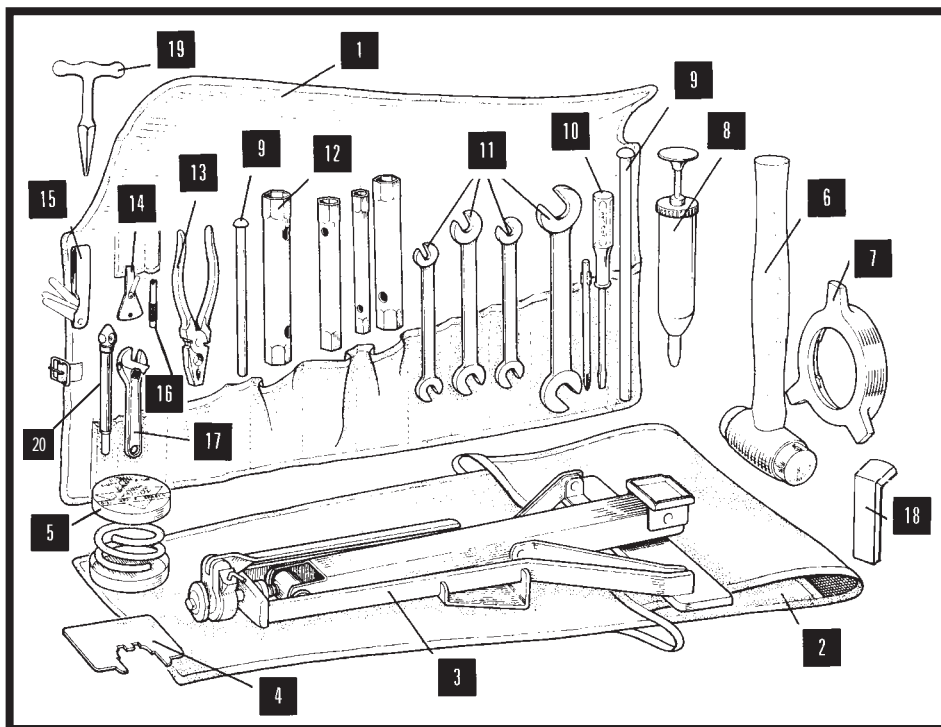

TOOLS

TOOL ROLL Item 1		
MODEL	PART No	QTY PER VEHICLE
XK 120	9630XK (Canvas)	1
XK140-150 AND ALL 'E' TYPE	9632XK	1

JACK BAG Item 2		
MODEL	PART No	QTY PER VEHICLE
MOST MODELS	BD23688	1

JACK Item 3		
MODEL	PART No	QTY PER VEHICLE
XK MODELS	9820XK	1
	9680XK (Handle)	1
V12 'E' TYPE & XJ MODELS	C33924	1
	12870 (Handle)	1

CAM GAUGE Item 4		
MODEL	PART No	QTY PER VEHICLE
MOST MODELS	C3993	1

BLEEDER TIN Item 5		
MODEL	PART No	QTY PER VEHICLE
ALL MODELS	C13620 (Dunlop)	1
	C13620/1 (Girling)	1

HAMMER Item 6		
MODEL	PART No	QTY PER VEHICLE
ALL MODELS	XKE2	1

SPINNER ADAPTOR Item 7		
MODEL	PART No	QTY PER VEHICLE
V12 'E' TYPE*	C28687	1

* Utilised on earlier models with continental spinners

GREASE GUN Item 8		
MODEL	PART No	QTY PER VEHICLE
XK 140 & EARLY 150	C10176	1
LATE XK150 & 6 CYL 'E' TYPE	C13269	1

TOMMY BAR Item 9		
MODEL	PART No	QTY PER VEHICLE
ALL MODELS	C2896 (Large) C20825 (Small)	1

SCREWDRIVER Item 10		
MODEL	PART No	QTY PER VEHICLE
XK 140-150 & ALL 'E' TYPE	C20482	1

SPANNERS Item 11		
MODEL	PART No	QTY PER VEHICLE
ALL MODELS	C4594 ($\frac{3}{4} \times \frac{7}{8}$) C4595 ($\frac{9}{16} \times \frac{5}{8}$) C4596 ($\frac{7}{16} \times \frac{1}{2}$) C4638 ($\frac{11}{32} \times \frac{3}{8}$)	1 1 1 1

SPARK PLUS SPANNER Item 12		
MODEL	PART No	QTY PER VEHICLE
ALL 6 CYL MODELS	C33607	1
V12 'E' TYPE	C36613	1

PLIERS Item 13		
MODEL	PART No	QTY PER VEHICLE
ALL MODELS	AFU1024	1

POINTS SCREWDRIVER Item 14		
MODEL	PART No	QTY PER VEHICLE
MOST MODELS	C5444	1

FEELER GAUGE Item 15		
MODEL	PART No	QTY PER VEHICLE
MOST MODELS	C5587	1

TYRE VALVE KEY Item 16		
MODEL	PART No	QTY PER VEHICLE
MOST MODELS	C993	1

ADJUSTABLE SPANNER Item 17		
MODEL	PART No	QTY PER VEHICLE
MOST MODELS	C23296*	1

* Not as original.

HUB CAP WRENCH Item 18		
MODEL	PART No	QTY PER VEHICLE
MOST STEEL WHEEL MODELS	C26864	1

'T' KEY Item 19		
MODEL	PART No	QTY PER VEHICLE
ALL XK MODELS & EARLY 3.8 'E' TYPE	9800XK	1

TYRE PRESSURE GAUGE Item 20		
MODEL	PART No	QTY PER VEHICLE
ALL MODELS	C11753	1

XJ - XJS TOOLS AVAILABLE TO SPECIAL ORDER ONLY
"CHURCHILL" TOOLS ALSO AVAILABLE TO ORDER.