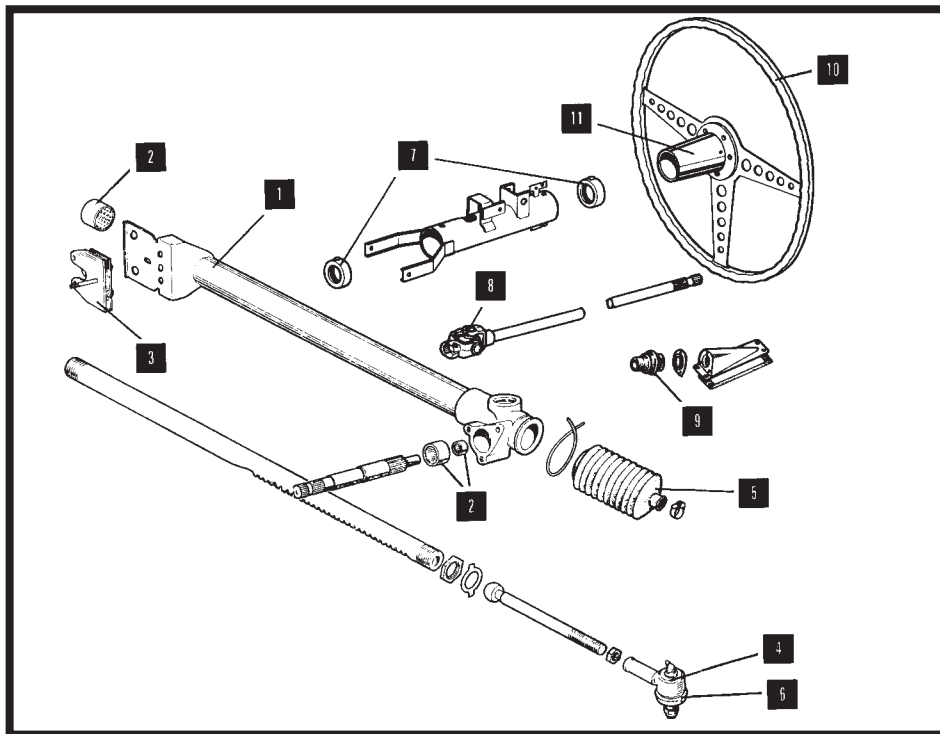

STEERING

STEERING RACK

Item 1

MODEL	PART No	QTY PER VEHICLE
XK140/150*	C8469RHD C8470LHD	1 1
6 CYL 'E' TYPE NON PAS†	C24530RHD C24531LHD	1 1
V12 'E' TYPE†	C39264RHD C39265LHD	1 1

* Exchange only. † Exchange or outright purchase.
All XJ/XJS Steering Racks are available on a new or recon/exchange basis. (Chassis No. required.)

REPAIR KITS

Item 2

MODEL	PART No	QTY PER VEHICLE
XK 120	4540XK (St Box Seal)	1
	4590XK (Idler Seal)	1
	4651XK (Tie Rod Bush)	1
XK 140/150	C7103	1
	C10628	2
	C7566	2
6 CYL 'E' NON PAS	C15203	1
	C15204	1
	C15210	1
V12 'E' TYPE	JS727 (Seal Kit)	1

All XJ/XJS Steering Rack Repair Kits are available.
(Chassis No. required.)

RACK MOUNTINGS

Item 3

MODEL	PART No	QTY PER VEHICLE
XK 140/150	4200XK	2
6 CYL 'E' TYPE	C20087	2
V12 'E' TYPE	C34172	2
ALL XJ/XJS	CAC1634 Bush C29406 Washer	3 6
	CAC1634 Kit	1

TRACK ROD ENDS

Item 4

MODEL	PART No	QTY PER VEHICLE	
XK 120 SCREW	4180XK LH 4181XK RH	2 2	
	XK 120 FIXED	4620XK	2
XK 140/150	4190XK	2	
ALL 'E' TYPE	C33424	2	
XJ S1/S2/ S3 EARLY XJS PRE HE, XJS HE EARLY & XJS 3.6 EARLY	GSI206	2	
	XJ S3 LATE XJS HE LATE & XJS 3.6 LATE	JLM1098	2

RACK GAITER

Item 5

MODEL	PART No	QTY PER VEHICLE
XK 140/150 & 6 CYL 'E' TYPE	EAW2254	2
V12 'E' TYPE	C33417	2
XJ S1/S2 XJS PRE HE	C33417	2
XJ S3 XJS HE, & XJS 3.6	JLM347	2

TRACK ROD END GAITER

Item 6

MODEL	PART No	QTY PER VEHICLE
ALL MODELS	EAW2270	A/R

COLUMN BUSH

Item 7

MODEL	PART No	QTY PER VEHICLE
XK 140	C10367/8	1PR
XK 150 & 3.8 'E' TYPE	C19131	1
	C13855	1
4.2 'E' TYPE SER I	C23592	1
	C23593	1
SER II & V12 'E' TYPE	XKE 128 Repair Kit	1

STEERING COLUMN U.J.

Item 8

MODEL	PART No	QTY PER VEHICLE
XK 140	5426	2
XK 150	5426	1
	4220XK	1
XK 140 & 6 CYL 'E' TYPE	5426	2
V12 'E' TYPE	5426	1
	C28600	1
ALL XJ/XJS	CAC3470	1

COLUMN GAITER

Item 9

MODEL	PART No	QTY PER VEHICLE
XK 120 EARLY	6570XK	1
XK 120 LATE	6571XK	1
XK 140	6370XK	1
ALL 'E' TYPE	C20488	1
ALL XJ/XJS	C42001	1

STEERING WHEEL

Item 10

MODEL	PART No	QTY PER VEHICLE
XK120	C3721	1
XK 140/150	2320XK	1
6 CYL 'E' TYPE	C20267	1
V12 'E' TYPE	C33104	1
XJ S1	C28765	1
XJ S2 EARLY	C38614	1
XJ S2 LATE & XJS PRE HE	C44645	1
XJ S3, XJS HE & XJS 3.6	CAC5885	1

* Not early 3.8 'E' Type

BOSS/SHROUD

Item 11

MODEL	PART No	QTY PER VEHICLE
ALL XK MODELS	2210XK Shroud	1
	2300XK Cap	1
	2301XK Cap	1
6 CYL 'E' TYPE	XKE50 Boss C40029 Shroud	1 1
V12 'E' TYPE	C40029 Shroud	1
XJ S1	C28763	1
XJ S2/S3, XJS PRE HE, XJS HE & XJS 3.6	C38523	1