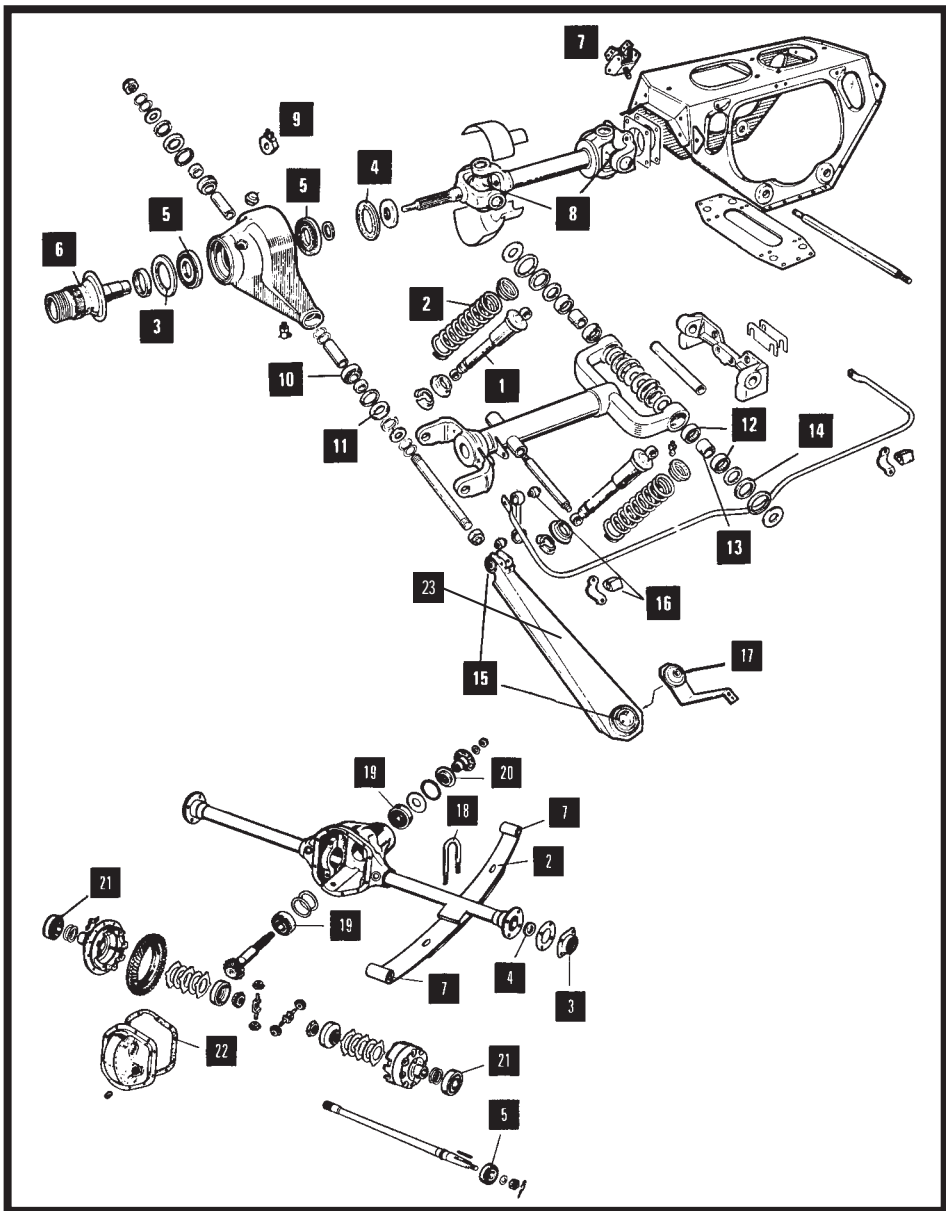

REAR SUSPENSION & DIFF UNIT

SHOCK ABSORBER		Item 1
MODEL	PART No	QTY PER VEHICLE
XK 120*	C3752	1
	C3753	1
XK 140/150	4281XK Std	2
	4391XK Koni	2
6 CYL 'E' TYPE	C20008 Std	4
	C20008 Koni	4
V12 'E' TYPE	C32061 Std	4
	C32061 Koni	4
ALL XJ6, 12 S1/2/3	CAC9091 Std	4
	CAC9091 Koni	4
XJS V12 & XJS 3.6 UP TO 1987	CAC9091/1 Std	4
	CAC 9091/1 Koni	4
XJS 3.6 1987 ON	CBC5742 Std	4
	CBC5742 Koni	4

SPRING		Item 2
MODEL	PART No	QTY PER VEHICLE
XK 120/140	4580XK	2
XK 150	4550XK	2
3.8 & 4.2 'E'	C18977	4
V12 'E' TYPE	C32062	4
XJ6, 12 S1/2/3	C29978	4
XJS V12 & XJS 3.6 UP TO 1987	C39692	4
XJS 3.6 1987 ON	CBC2793	4

HUB SEALS (OUTER)		Item 3
MODEL	PART No	QTY PER VEHICLE
XK 120 ENV	4351XK	2
XK 120/140/150 SAILSBURY	4520XK	2
3.8 'E' TYPE	GHS170	2
ALL OTHER MODELS	C24789	2

HUB SEALS (INNER)		Item 4
MODEL	PART No	QTY PER VEHICLE
XK 120 ENV	4350XK	2
XK 120/140/150 SAILSBURY	4250XK	2
ALL OTHER MODELS	C15231	2

HUB BEARINGS		Item 5
MODEL	PART No	QTY PER VEHICLE
*ALL XK SAILSBURY	4510XK	2
ALL OTHER MODELS	C19066 Outer	2
	C15230 Inner	2

* Env axles utilise different bearings please enquire.

SPLINED HUBS		Item 6
MODEL	PART No	QTY PER VEHICLE
XK 120/140	4471LXK (LH)	1
	4471RXK (RH)	1
XK 150	4473LXK (LH)	1
	4473RXK (RH)	1
ALL 'E' TYPE	C20889 (RH)	1
	C20890 (LH)	1