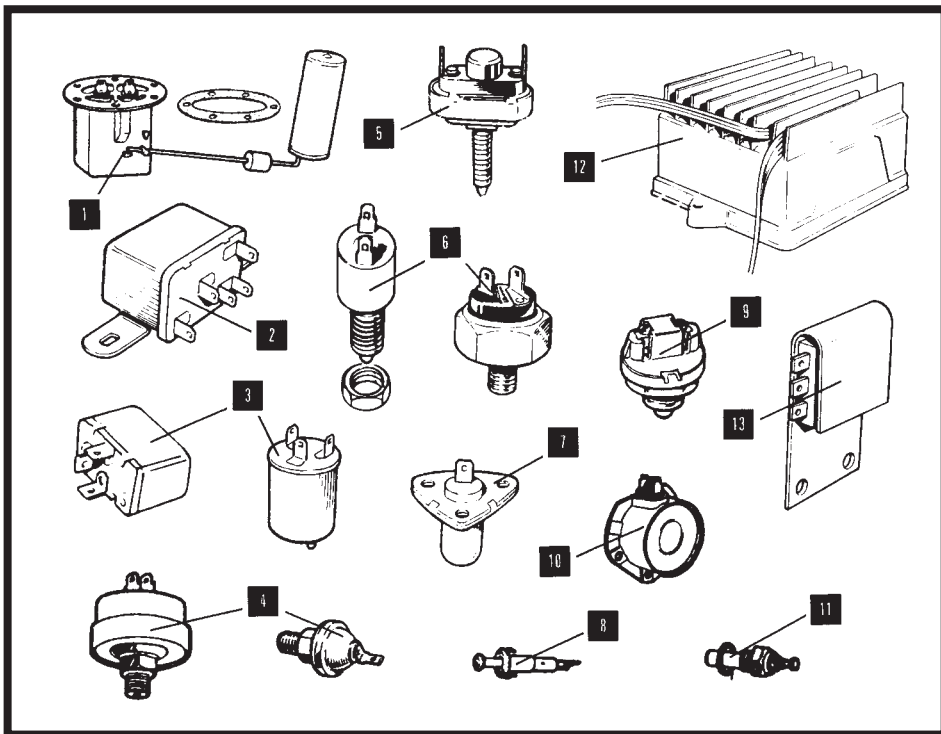

# RELAYS/SENDERS

LEVEL SENDERS		Item 1
MODEL	PART No	QTY PER VEHICLE
XK 120	5400XK (Fuel)	1
	C2349 (Oil*)	1
XK 140/150	5410XK (Fuel)	1
6 CYL 'E' TYPE	C20429 (Fuel)	1
	C23631 (Brake Fluid)	2
V12 'E' TYPE	C33213 (Fuel)	1
	C23631 (Brake Fluid)	2
XJ6 S1/2 2.8/4.2, XJ6 S3 4.2 EARLY, XJ12 S1/2 & S3 EARLY	C27738 RH	1
	C27739 LH	1
XJ6 S2/S3 3.4 WITH IMMERSED PUMPS, XJ6 S3 4.2 LATER & XJ12 S3 LATER	DAC5498 RH	1
	DAC5499 LH	1
	(Fuel)	
XJS V12 ALL FHC	DAC5500 (Fuel)	1
XJS V12 ALL CABRIOLETS	DAC5525 (Fuel)	1
XJS V12 ALL CONVERTIBLES	DAC10183 (Fuel)	1
S1 & S2	C45055 (Brake Fluid)	1
S3	CAC3218 (Brake Fluid)	1
XJS PRE HE, XJS HE & XJS 3.6	C45055 (Brake Fluid)	1

\* Early models only.

RELAYS		Item 2
MODEL	PART No	QTY PER VEHICLE
XK 120	5340XK (Flasher)	1
	5480XK (Horn)	1
XK 140/150	5340XK (Flasher)	1
6 CYL 'E' TYPE	C17338 (Horn)	1
V12 'E' TYPE	C17338 (Horn)	1
	C31791 (Fan)	1
	C36611 (Starter)	1
XJ S1/S2/S3, XJS PRE HE, XJS HE & XJS 3.6	C36611 (Starter)	1
	DAC1027 (Horn)	1
	DAC1027 (Ignition)	1
	C38616 (Headlamp)	1
	DIP (Not S1)	
	C31791 (Cooling Fan)	1
	C31791 (Aerial)	1
	DAC1820 (Aerial)	1
(S3, XJS HE & XJS 3.6)		