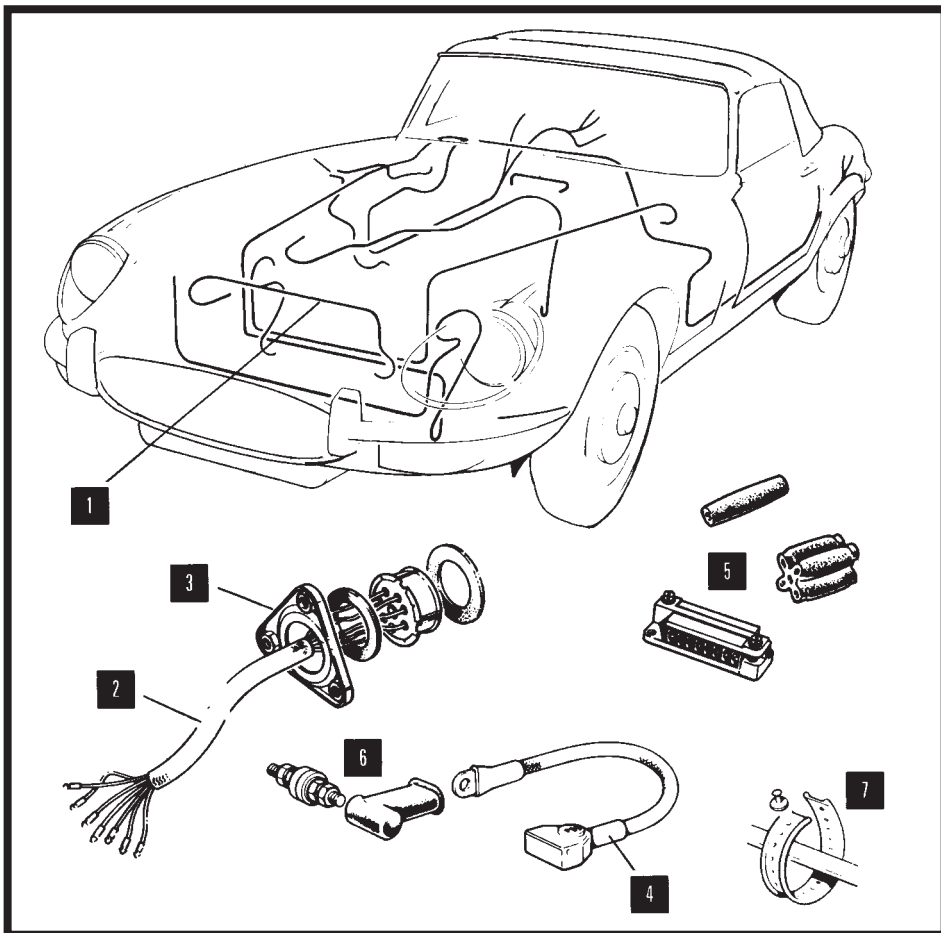

HARNESSES

HARNESSES (continued)

MODEL	PART No	DESCRIPTION
V12 'E' TYPE	JL120	Bonnet
	JL1312	Forward
	C33374	Fan Relay
	C33375	Non A/C
	C33375	Fan Relay With A/C
	JL1310	RH Body
	JL1311	LH Body
MANUAL UP TO 7R 2251	C35000	Engine
AUTO UP TO 7S 2251	C35001	Engine
MANUAL UP TO 7S 7377	C35923	Engine
AUTO UP TO 7S 7377	C35922	Engine
MANUAL UP TO 7S 9696	C38199	Engine
AUTO UP TO 7S 9696	C38234	Engine
MANUAL 7S 9697 ON	C39338	Engine
AUTO 7S 9697 ON	C39337	Engine
MANUAL 7S 14001 ON USA SPEC	C42714	Engine
AUTO 7S 14001 ON USA SPEC	C42713	Engine