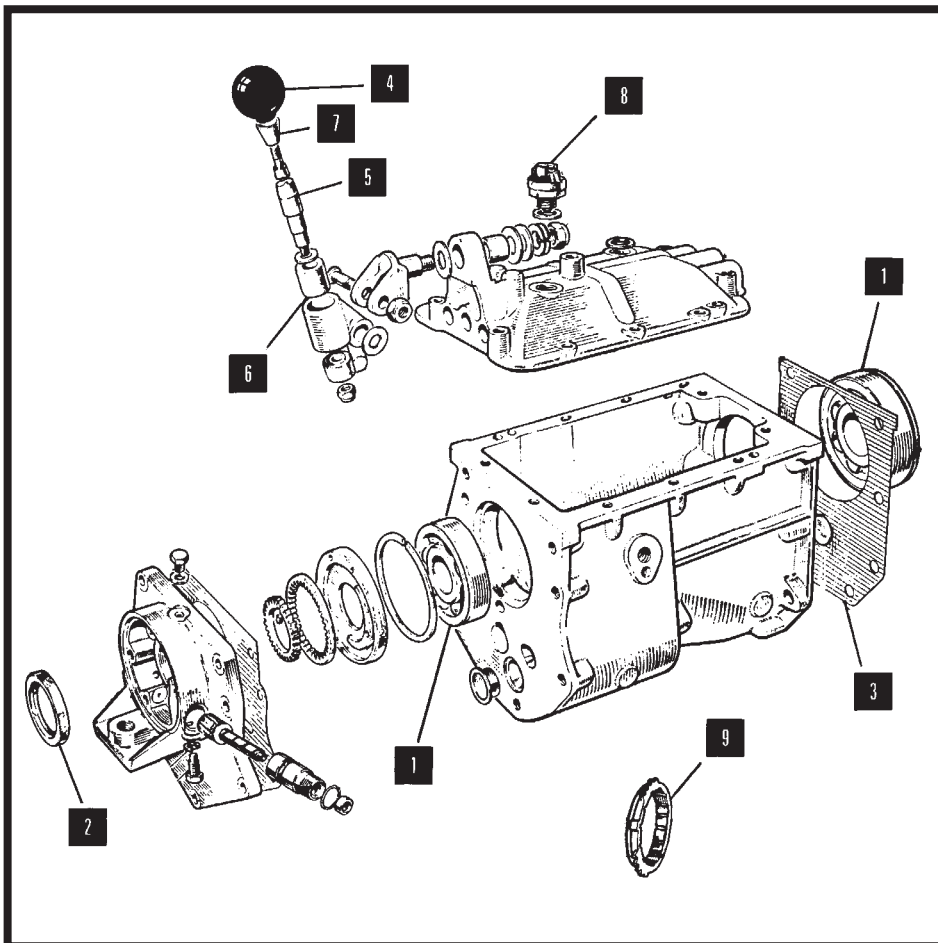

# GEARBOX

BEARINGS		Item 1
MODEL	PART No	QTY PER VEHICLE
ALL XK MODELS & 3.8 'E' TYPE	C1845/1	1
	C1838	1
	C1850/1	82
	C918	58
4.2 'E' TYPE FHC/DHC	C1845/1	1
	C20491	1
	C23109/3	332
	C918	58
V12 & 2+2 'E' TYPE	C1845/1	1
	C20491	1
	C18719	1
	C23109/3	332
XJ6 S1/2	C1845/1	1
	C20491	1
	C23109/3	332
	C38573	58
XJS V12 PRE HE	C1845/1	1
	C20491	1
	C18719	1
	C23109/3	332
	C38573	58

OIL SEALS		Item 2
MODEL	PART No	QTY PER VEHICLE
XK 120/140/150 STD	4531XK Front	1
	C859 Rear	1
XK 120/140/150 O-DRIVE	4531XK Front	1
	4532XK Rear	1
XK 150 JS BOX	C18739 Front	1
	C859 Rear	1
3.8 'E' TYPE	C18739 Front	1
	C859 Rear	1
4.2 'E' TYPE FHC/DHC	C18739 Front	1
	C21340 Rear	1
V12 & 2+2 'E' TYPE	C18739 Front	1
	C23394 Rear	1
XJ6 S1/2, XJS V12 PRE HE	C18739 Front	1
	C23394 Rear (Non O/D)	1
XJ6 S3	UKC1060J Front	1
	FRC6084 Rear	1
XJS 3.6	AEU4005 Front	1
	AEU4006 Rear	1

GASKET SETS		Item 3
MODEL	PART No	QTY PER VEHICLE
XK 120/140/150	GBGS1	1 SET
3.8 'E' TYPE	GBGS2	1 SET
ALL SYNCHRO G/BOXES PRE HE	GBGS3	1 SET

GEARKNOB		Item 4
MODEL	PART No	QTY PER VEHICLE
XK 120/140/150 EARLY	2070XK	1
LATE XK150 & 3.8 'E' TYPE	C16154	1
4.2 & V12 'E' TYPE	C23007	1
XJ6 S1/2 XJS V12 PRE HE	C23007 (Non O/D)	1
XJ6 S1/2	C30506 (With O/D)	1
XJ6 S3	EAC1713	1
XJS 3.6	EAC6268	1

GEAR LEVER		Item 5
MODEL	PART No	QTY PER VEHICLE
XK MODELS	2140XK Curved	1
SOME XK MODELS & 3.8 'E' TYPE	C4054 Straight	1
4.2 & V12 'E' TYPE	C23178	1
XJ6 S1/2 XJS V12 PRE HE	C23178 (Non O/D)	1
XJ6 S1/2	C30504 (With O/D)	1
XJ6 S3	EAC1854	1
XJS 3.6	EAC7657	1