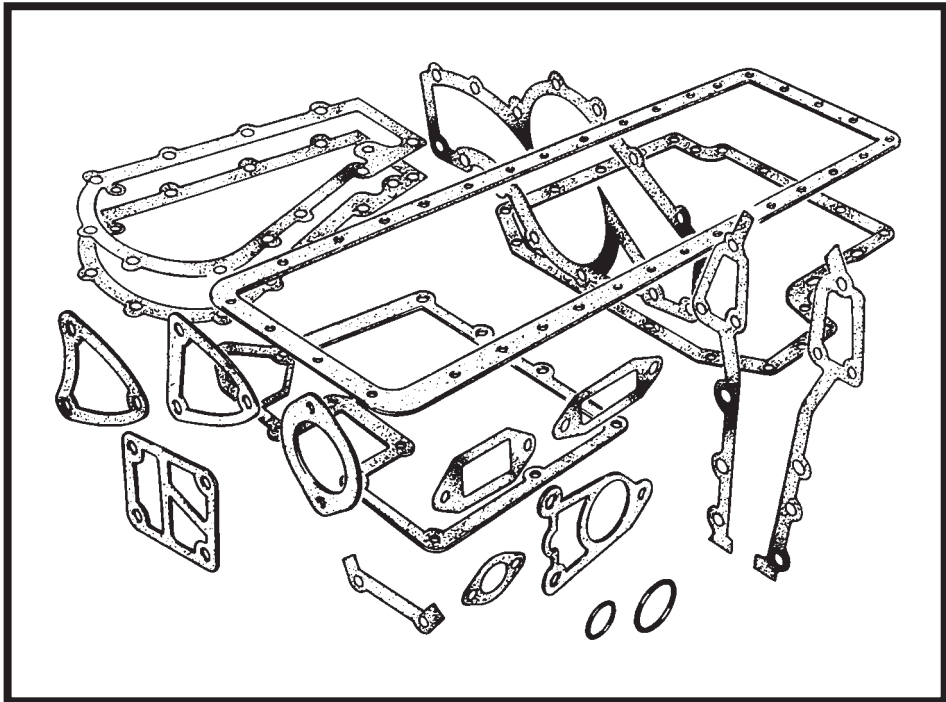

ENGINE GASKETS & SEALS

INLET VALVE STEM SEALS		
MODEL	PART No	QTY PER VEHICLE
MOST 6 CYL	EAC5032	6
ALL V12	C34949	12
XJS 3.6	EAC5032	12

HEAD GASKETS		
MODEL	PART No	QTY PER VEHICLE
XK 120/140/150	C19112	1
3.8 XK 150 & 3.8 'E' TYPE	C19113	1
4.2 'E' TYPE	EAC2957	1
XJ 2.8	C35597	1
XJ 3.4	EAC8349	1
XJ 4.2	EAC2957	1
V12E, XJ12, XJS TO 1981	C33135 C33136	1 1
XJ 12, XJS V12 1981 ON	EAC1954 EAC1955	1 1
XJS 3.6	EAC7504	1