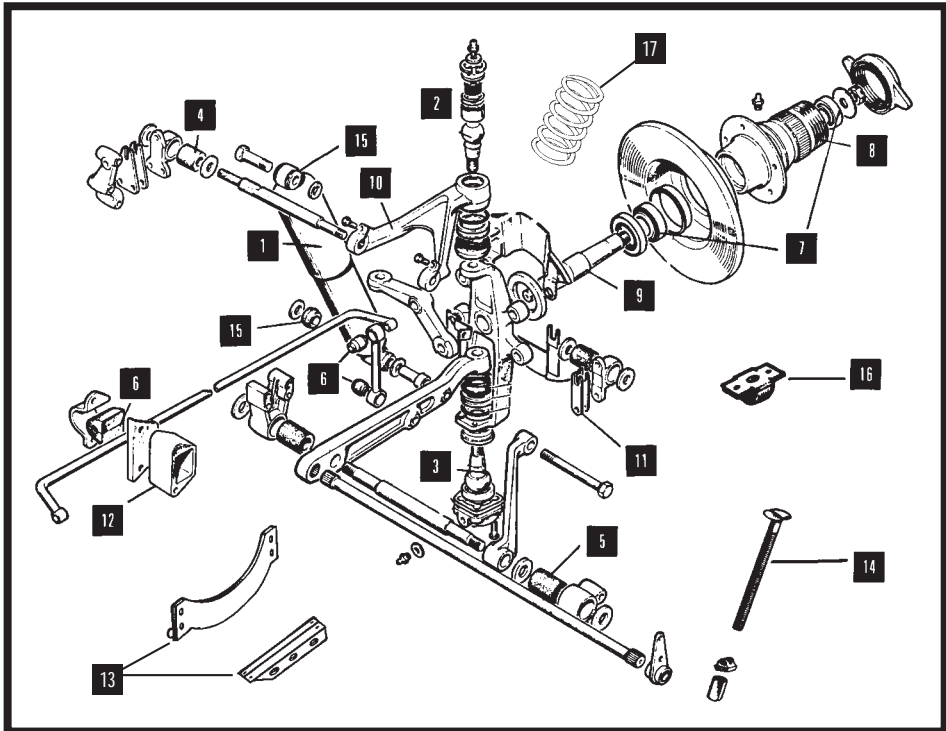

# FRONT SUSPENSION

HUB BEARINGS		Item 7
MODEL	PART No	QTY PER VEHICLE
ALL XK	4361XK Inner	2
	4360XK Outer	2
	4000XK Seal	2
ALL MODELS UP TO 1977	C15351 Inner	2
	C15352 Outer	2
	GHS153 Seal	2
	GHK1025 Kit	2
ALL MODELS 1977 ON	C45709 Inner	2
	C45710 Outer	2
	C45711 Seal	2
	GHK1089 Kit	2

TOP WISHBONE BUSH		Item 4
MODEL	PART No	QTY PER VEHICLE
ALL XK	4070XK	8
6 CYL 'E' TYPE	C8672	4
ALL V12E XJ & XJS MODELS	CAC9295	4

STUB AXLE		Item 9
MODEL	PART No	QTY PER VEHICLE
6 CYL 'E' TYPE	C19423	2
V12 'E' TYPE, XJ6/12 S1/2 EARLY & XJS V12 PRE HE EARLY	C27787	2
XJ6/12 S2 LATE, S3, XJS V12 PRE HE LATE, XJS HE & XJS 3.6	CAC1102	2

TOP WISHBONE ASSEMBLY		Item 10
MODEL	PART No	QTY PER VEHICLE
6 CYL 'E' TYPE*	C24520 (LH)	1
	C24519 (RH)	1
V12 'E' TYPE*	C32016 (LH)	1
	C32015 (RH)	1

\* Wishbones supplied fully reconditioned on exchange basis.

A.R.B. MOUNTING BLOCK		Item 12
MODEL	PART No	QTY PER VEHICLE
6 CYL 'E' TYPE	C16631	2

TORSION BAR MOUNTING		Item 13
MODEL	PART No	QTY PER VEHICLE
6 CYL 'E' TYPE	C19179	1
V12 'E' TYPE	C32034	2

TORSION BAR ADJUSTER		Item 14
MODEL	PART No	QTY PER VEHICLE
ALL XK	XKE106	2