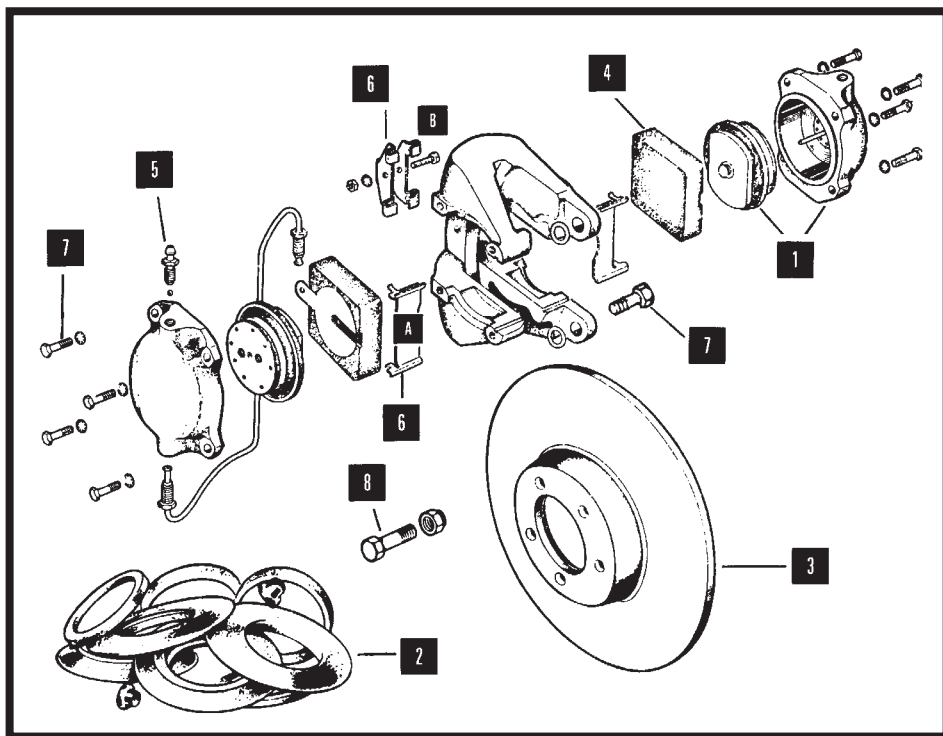

FRONT BRAKES

BLEED NIPPLES

Item 5

MODEL	PART No	QTY PER VEHICLE
XK 120/140	C3908	2
XK 150 & SER I 'E' TYPE	11375	2
SER II & V12 'E' TYPE	601959	2
XJ S2 LATER/ S3, XJS PRE HE, XJS HE & XJS 3.6	RTC1115	2

BRAKE PAD RETAINERS

Item 6

MODEL	PART No	QTY PER VEHICLE
XK 120/140	3640XK (Spring)	4
LATE XK 150 & SER I 'E' TYPE	7718 A 7719 B	4 2
SER II 'E' TYPE	11368 Pin 11369 Clip 605604 Spring	4 4 4
V12 'E' TYPE	12798 Pin 11369 Clip 605604 Spring	4 4 4
XJ S2 LATER/ S3, XJS PRE HE, XJS HE & XJS 3.6	12798 Pin 11369 Clip RTC1702 Spring	4 4 4

CALIPER MOUNTING BOLTS

Item 7

MODEL	PART No	QTY PER VEHICLE
SER I 'E' TYPE	7720 Piston C13547/1 Caliper	16 4
SER II 'E' TYPE	C26932	4
V12 'E' TYPE	C31995 C32032	2 2
XJ S1/2 EARLY	C26932 C30744	2 2
XJ S2 LATER/ S3, XJS PRE HE, XJS HE & XJS 3.6	C41304 C41305	2

DISC TO HUB BOLT

Item 8

MODEL	PART No	QTY PER VEHICLE
XK 120/140 WIRE WHEELS	4340XK	10
XK 150	C13365	10
6 CYL 'E' TYPE	C13546 Bolt XKN30 Nut	10 10
V12 'E' TYPE STEEL WHEEL	C13546	10 10
V12 'E' TYPE WIRE WHEEL	C32533 Bolt XKN30 Nut	10 10
ALL XJ, XJS	C32533	10