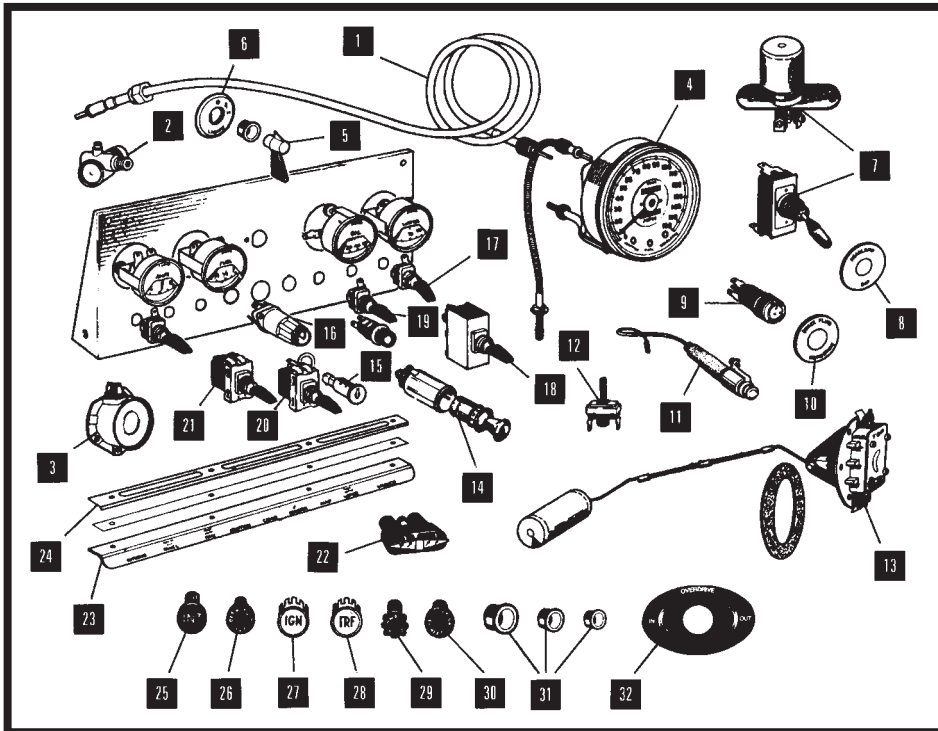

ELECTRICAL XK/E TYPE

SPEEDO/REV COUNTER CABLES Item 1		
MODEL	PART No	QTY PER VEHICLE
XK 120 ROADSTER EARLY	5900XK (Speedo) 5920XK (Rev Counter)	1 (65") 1 (22")
XK 120 ROADSTER LATE	5910XK (Speedo) 5921XK (Rev Counter)	1 (60") 1 (19")
XK 120 FHC	5910XK (Speedo) 5922XK (Rev Counter)	1 (60") 1 (16")
XK 120 DHC	5910XK (Speedo) 5931XK (Rev Counter)	1 (60") 1 (18 1/2")
XK 140 ROADSTER MANUAL	5910XK (Speedo) 5930XK (Rev Counter)	1 (60") 1 (21")
XK 140 ROADSTER O/DRIVE	5911XK (Speedo) 5930XK (Rev Counter)	1 (57") 1 (21")
XK 140 FHC MANUAL	5910XK (Speedo) 5932XK (Rev Counter)	1 (60") 1 (13 1/2")
XK 140 FHC O/DRIVE	5911XK (Speedo) 5932XK (Rev Counter)	1 (57") 1 (13 1/2")
XK 140 DHC MANUAL	5910XK (Speedo) 5931XK (Rev Counter)	1 (60") 1 (18 1/2")
XK 140 DHC O/DRIVE	5911XK (Speedo) 5931XK (Rev Counter)	1 (57") 1 (18 1/2")
XK 140 FHC AUTO	5913XK (Speedo) 5932XK (Rev Counter)	1 (66") 1 (13 1/2")
XK 140 DHC AUTO	5913XK (Speedo) 5931XK (Rev Counter)	1 (66") 1 (18 1/2")
XK 150 MANUAL	5910XK (Speedo) 5940XK (Rev Counter)	1 (60") 1 (16")
XK 150 O/DRIVE	5911XK (Speedo) 5940XK (Rev Counter)	1 (60") 1 (16")
XK 150 AUTO	5912XK (Speedo) 5940XK (Rev Counter)	1 (54") 1 (16")
6 CYL 'E' TYPE	C24878 (Speedo)	1
V12 'E' TYPE	C34209 RHD C34210 LHD	1 1

ANGLE DRIVES Item 2		
MODEL	PART No	QTY PER VEHICLE
XK 150 O-DRIVE & ALL 'E' TYPE	C25547 (Speedo Cable)	1
XK 150 EARLY	*C9914 (Rev Counter)	1

* Includes cable

REV COUNTER DRIVES Item 3		
MODEL	PART No	QTY PER VEHICLE
XK 120-140	8520XK	1
XK 150 EARLY	*C9914	1
XK 150 LATE & 6 CYL 'E' TYPE	C14996	1

* Includes cable

INSTRUMENTS Item 4		
MODEL	PART No	QTY PER VEHICLE
Most instruments are available on a reconditioned / exchange basis		

HEADLAMP SWITCH LEVER Item 5		
MODEL	PART No	QTY PER VEHICLE
XK 120 EARLY	5541XK	1
LATE XK 120 XK 140-150	5540XK	1
SER I 'E' TYPE	C15450	1

LIGHT SWITCH ESCUTCHEON Item 6		
MODEL	PART No	QTY PER VEHICLE
XK MODELS WITH FOG LIGHTS	5731 XK	1
XK MODELS NO FOG	5730XK	1
SER I 'E' TYPE	C15449	1

HEADLAMP DIPSWITCH Item 7		
MODEL	PART No	QTY PER VEHICLE
XK MODELS	5500XK	1
ALL 'E' TYPE	C35098	1

DIPSWITCH ESCUTCHEON Item 8		
MODEL	PART No	QTY PER VEHICLE
ALL 'E' TYPE	C20305	1

BRAKE WARNING LIGHT Item 9		
MODEL	PART No	QTY PER VEHICLE
ALL 'E' TYPE	C16661	1

WARNING LIGHT ESCUTCHEON Item 10		
MODEL	PART No	QTY PER VEHICLE
ALL 'E' TYPE	C19637	1

CHOKE WARNING LAMP Item 11		
MODEL	PART No	QTY PER VEHICLE
SER I 'E' TYPE	C11724	1
SER II & V12 'E' TYPE	C34947	1

CHOKE/HANDBRAKE SWITCH Item 12		
MODEL	PART No	QTY PER VEHICLE
ALL 'E' TYPE	C16660	2

FUEL TANK SENDER Item 13		
MODEL	PART No	QTY PER VEHICLE
XK 120	5400XK	1
XK 140-150	5410XK	1
6 CY 'E' TYPE	C20429	1
V12 'E' TYPE	C33213	1

Gasket for all models C937