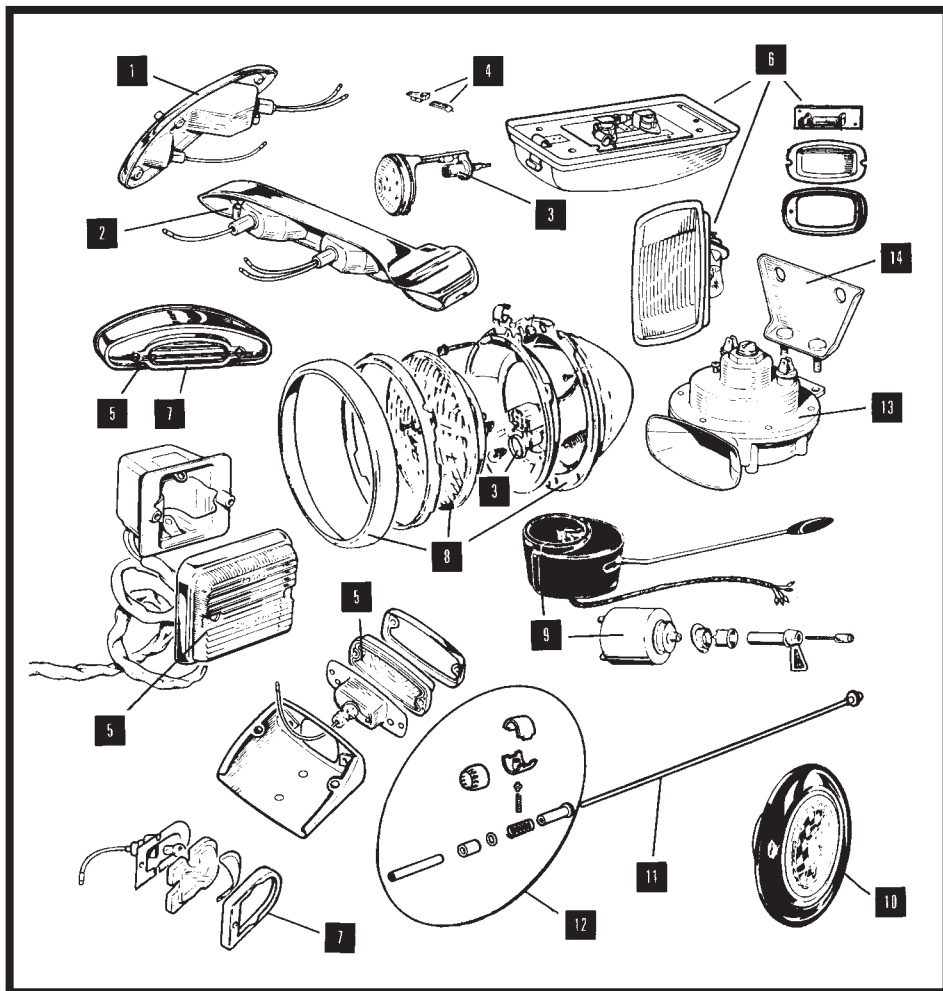

ELECTRICAL XK/E TYPE

FRONT INDICATORS		Item 1
MODEL	PART No	QTY PER VEHICLE
XK 140 & 150	C15430	2
S1 'E' TYPE	C16080 RH (Lamp)	1
	C16081 LH (Lamp)	1
	8604 (Lens)	2
EARLY SER II 'E' TYPE	C33944 RH (Lamp)	1
	11717 RH (Lens)	1
	C33945 LH (Lamp)	1
	11720 LH (Lens)	1
LATE SER II & V12 'E' TYPE	C31839 RH (Lamp)	1
	12792 RH (Lens)	1
	C31840 LH (Lamp)	1
	12793 LH (Lens)	1

REAR LAMP UNITS		Item 2	
MODEL	PART No	QTY PER VEHICLE	
XK 120	5000XK (Lamp)	2	
	1350XK (Plinth)	1 PR	
XK 140 & EARLY 150	5090XK (Lens)	2	
	5035XK (Plinth)	1 PR	
LATE XK 150	5100XK (Red Lens)	2	
	5110XK (Amber Lens)	2	
	8084 (Reflector)	2	
	5630XK (Clip)	2	
	5040XK (Plinth)	1 PR	
	SER I 'E' TYPE	C16084 RH (Roadster)	1
	C16085 LH (Roadster)	1	
	C19854 RH (FHC)	1	
	C19855 LH (FHC)	1	
	C25194 RH (2+2)	1	
	C25195 LH (2+2)	1	
	8617 (Lens)	2	
SER II & V12 UK SPEC 'E' TYPE	C33951 RH (Lamp)	1	
	RTC0424 RH (Lens)	1	
	C33952 LH (Lamp)	1	
	RTC0423 LH (Lens)	1	

FRONT SIDE LAMPS		Item 3
MODEL	PART No	QTY PER VEHICLE
EARLY XK 120	C14929	2
	5200XK (Hsg)	2
LATE XK 120	5010XK (Lamp)	2
	9750XK (Hsg)	2
XK 140/150	5015XK (Lamp)	2
	9750XK (Hsg)	2
LATE SER II & V12 'E' TYPE	12980 (Inc. Adaptor)	2

SIDE LIGHT PRISM		Item 4
MODEL	PART No	QTY PER VEHICLE
LATE XK 120	C4691 (Prism)	2
140 & 150	C4098/2 (Clip)	2

REVERSING LIGHTS		Item 5	
MODEL	PART No	QTY PER VEHICLE	
XK 120/140	5350XK	1	
XK 150	1160XK (Plinth Only)	1	
	SER I 'E' TYPE	C18724 (Lamp)	1
	BD20754 (Plinth)	1	
SER II & V12 'E' TYPE	C38571 (Lamp)	2	
	BD38882 (Bracket)	2	
	12342 (Lens)	2	

INTERIOR LAMPS		Item 6
MODEL	PART No	QTY PER VEHICLE
XK 120/140	5255XK (Boot Lid)	1
XK 150 & 'E' TYPE FHC & 2+2	C18347	1
ALL 'E' TYPE ROADSTERS	C16498	1

LICENCE PLATE LAMPS		Item 7	
MODEL	PART No	QTY PER VEHICLE	
XK 120/140	5350XK	1	
XK 150	1160XK (Plinth Only)	1	
	SER I 'E' TYPE	C18219	2
SER II & V12 'E' TYPE	C30887	1