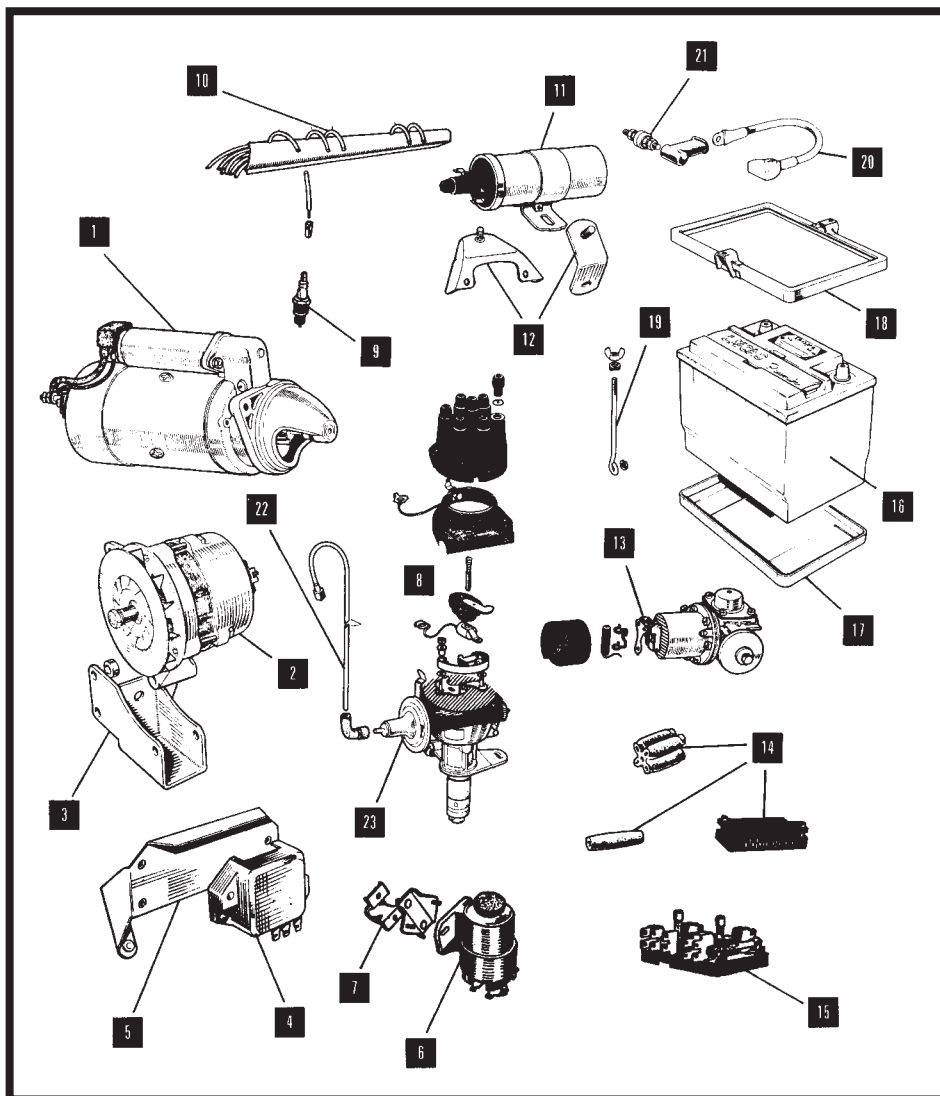

# ELECTRICAL

STARTER MOTOR		Item 1
MODEL	PART No	QTY PER VEHICLE
ALL XK MODELS	C2746/1	1
3.8 'E' TYPE	C12679	1
4.2 SER I 'E' TYPE	C22256	1
4.2 SER II 'E' TYPE	C27178	1
V12 'E' TYPE EARLY	C34956	1
V12 'E' TYPE LATE	C36693	1
ALL S1/2/3 XJ6	C27178	1
XJ12 S1/2 & XJS PRE HE	C36693	1
XJ12 S3 & XJS HE	JLM9712	1
XJS 3.6	DBC1939 (Early) DBC2937 (Late)	1 1