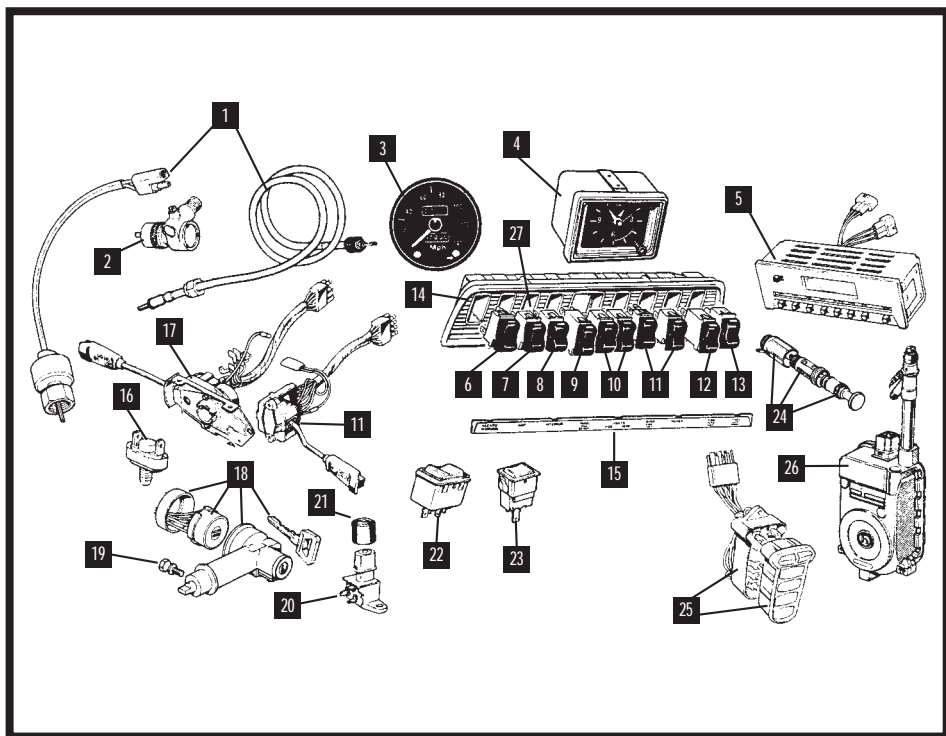

ELECTRICAL XJ/XJS

SPEEDO CABLES/TRANSDUCERS Item 1		
MODEL	PART No	QTY PER VEHICLE
XJ6 S1/S2 EARLY	C34209	1
XJ6 S2 LATE	C44914	1
XJ6 S2 LATE & S3 EARLY (5 speed manual)	DAC1196	1
XJ6 S2 LATE & S3 EARLY (Auto)	C44915	1
XJ6 S3 3.4 MANUAL (Electronic Speedo)	DRC8016	1
XJ6 S3 4.2 MANUAL (Electronic Speedo)	DRC8007	1
XJ6 S3 AUTOMATIC (Electronic Speedo)	DAC4570	1
XJ12 S1/S2 EARLY	C34209	1
XJ12 S2 LATE	C44916 or C46180	1
XJ12 S3 EARLY	C46180 (43 inches) or DAC1872 (57 inches)	1
XJ12 S3 LATE, XJS HE LATE & XJS 3.6 LATE (Electronic speedo)	DAC4569	1
XJS PRE HE EARLY	C44915	1
XJS PRE HE LATE & XJS HE EARLY	DAC1036	1

ANGLE DRIVES Item 2		
MODEL	PART No	QTY PER VEHICLE
XJ6/12 S2	C22041 (Speedo)	1
	C24589 (Gearbox)	1
XJ6/12 S2 EARLY	C38925 (Speedo)	1
	C24589 (Gearbox)	1
XJ6 S2 LATE	C44881 (Speedo)	1
	C24589 (Gearbox)	1
XJ6 S3 EARLY	C44881 (Speedo)	1
	C24589 (Gearbox) (Auto)	1
XJ12 S2 LATE & S3 EARLY	C44881 (Speedo)	1
	C46183 (Gearbox)	1
XJS PRE HE EARLY	C42983 (Speedo)	1
	C24589 (Gearbox)	1
XJS PRE HE LATE & XJS HE EARLY	C42983 (Speedo)	1
	C46183 (Gearbox)	1

INSTRUMENTS Item 3		
MODEL	PART No	QTY PER VEHICLE
MOST INSTRUMENTS ARE AVAILABLE NEW OR ON A RECON/EXCHANGE BASIS.		

TIME CLOCK Item 4		
MODEL	PART No	QTY PER VEHICLE
ALL XJ S2/3, XJS PRE HE, XJS HE & XJS 3.6 (Except when Trip Computer Fitted)	DAC1571	1

TRIP COMPUTER Item 5		
MODEL	PART No	QTY PER VEHICLE
XJ S3 & XJS (Various Models)	DAC4295	1

HAZARD WARNING SWITCH Item 6		
MODEL	PART No	QTY PER VEHICLE
S1	C34680	1
S2	C38908	1
S3	AEU1338	1
XJS PRE HE	C45115	1
XJS HE & XJS 3.6	DAC2106	1

MAP SWITCH Item 7		
MODEL	PART No	QTY PER VEHICLE
S1	C34680	1
S2	C40123	1
S3	DAC1357	1
XJS PRE HE	C45116	1
XJS HE & XJS 3.6	DAC2128	1

INTERIOR SWITCH Item 8		
MODEL	PART No	QTY PER VEHICLE
S1	C34680	1
S2	C40124	1
S3	DAC1358	1
XJS PRE HE	C45117	1
XJS HE & XJS 3.6	DAC2129	1

PANEL LIGHT SWITCH Item 9		
MODEL	PART No	QTY PER VEHICLE
S1	C34682	1
S2, S3, XJS PRE HE, XJS HE & XJS 3.6	C39032	2

HEADLIGHT & SIDELIGHT SWITCHES Item 10		
MODEL	PART No	QTY PER VEHICLE
S1	C32849 (Headlight)	1
	C32850 (Sidelight)	1
S2	DAC2144 (Switch)	1
	DAC3139 (Knob)	1
S3	DAC3089 (Assy)	1
XJS PRE HE	DAC2144 (Switch)	1
	C44631 (Knob)	1
XJS HE & XJS 3.6 UPTO 1987	DAC2144 (Switch)	1
	DAC2200 (Knob)	1
XJS HE & XJS 3.6 1987 ON	DAC5956 (Assy)	1