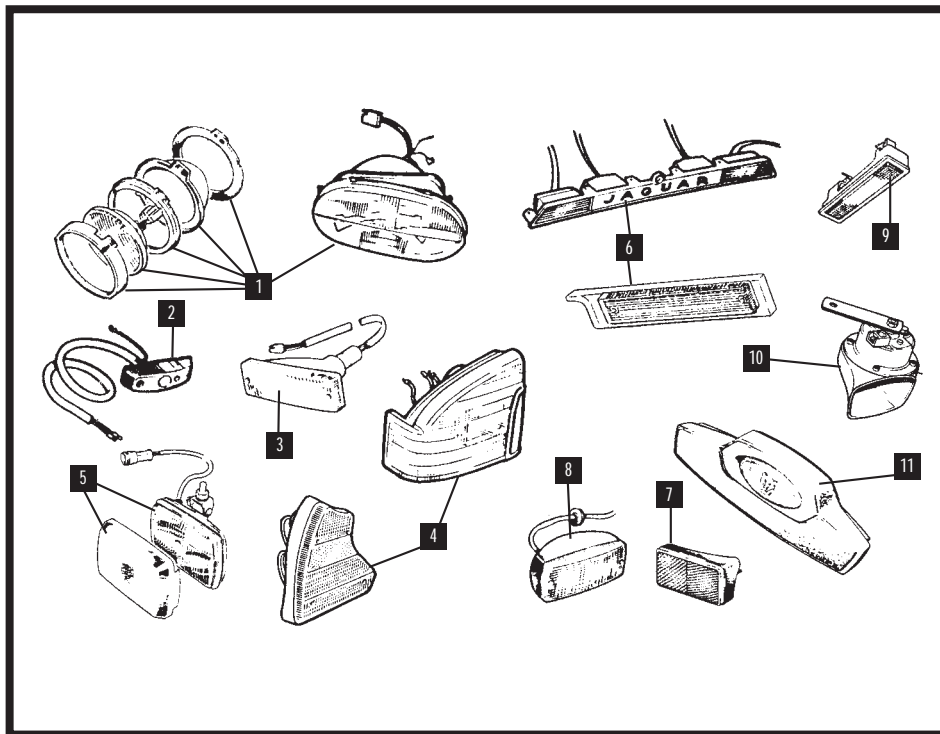

ELECTRICAL XJ/XJS

NUMBER PLATE/REVERSE LAMPS & LENSES Item 6

MODEL	PART No	QTY PER VEHICLE
S1 EARLY (ALL MODELS)	C27550 (No. Plate Lamp)	1
	11744 (Lens)	1
S1 LATE & S2 (JAGUAR)	C44950 (No. Plate Lamp)	1
	RTC533 (Lens)	2
S1 LATE & S2 (DAIMLER)	C44951 (No. Plate Lamp)	1
	RTC533 (Lens)	2
S3 (JAGUAR)	DAC1591 (No. Plate Lamp)	1
	JLM230 (Lens)	2
S3 (DAIMLER)	DAC1592 (No. Plate Lamp)	1
	JLM230 (Lens)	2
S1 EARLY (With Reflectors)	C28344 RH (Reverse Lamp)	1
	C28345 LH (Reverse Lamp)	1
S1 LATE & S2 (ALL MODELS) (Without Reflectors)	C35481 RH (Reverse Lamp)	1
	C35482 LH (Reverse Lamp)	1
	JS345 (Lens)	2
XJS PRE HE	C42528 (No. Plate & Reverse Lamp)	1
	AAU2043 (No. Plate Lens)	2
	AAU2044 RH (Reverse Lamp Lens)	1
	AAU2045 LH (Reverse Lamp Lens)	1
XJS HE & XJS 3.6	DAC2090 (No. Plate & Reverse Lamp)	1
	AAU2043 (No. Plate Lens)	2
	AAU2044 RH (Reverse Lamp Lens)	1
	AAU2045 LH (Reverse Lamp Lens)	1
	AAU2045 LH (Reverse Lamp Lens)	1

HEADLAMP ASSEMBLY Item 1

MODEL	PART No	QTY PER VEHICLE
S1 & S2 EARLY (TUNGSTEN)	BHM7196 (Outer)	2
	C17562 (Inner)	2
S2 LATE & S3 (HALOGEN)	AEU1899 (Outer)	2
	DAC1828 (Inner)	2
XJS	JLM2265 LH	1
	JLM2266 RH	1
XJS TWIN HEADLAMP CONVERSION KIT	GAC1027	1

REAR LAMPS & LENSES Item 4

MODEL	PART No	QTY PER VEHICLE
S1 & S2	C40065 RH (Lamp)	1
	12681 RH (Lens)	1
	C40066 LH (Lamp)	1
	12794 LH (Lens)	1
S3	DAC1142 RH (Lamp)	1
	AEU1344 RH (Lens)	1
	DAC1143 LH (Lamp)	1
	AEU1343 LH (Lens)	1
	AEU1343 LH (Lens)	1
XJS	DAC5584 RH (Lamp)	1
	JLM1551 RH (Lens)	1
	DAC5585 LH (Lamp)	1
	JLM1552 LH (Lens)	1

REAR REFLECTOR ASSEMBLY Item 7

MODEL	PART No	QTY PER VEHICLE
S1 LATE & S2	C31665 RH	1
	C31666 LH	1

FRONT REPEATER LAMPS & LENSES Item 2

MODEL	PART No	QTY PER VEHICLE
ALL XJ/XJS	DAC4820 (Lamp)	2
	27H2403 (Lens)	2

FRONT INDICATOR LAMPS & LENSES Item 3

MODEL	PART No	QTY PER VEHICLE
S1	C33944 RH (Lamp)	1
	11717 RH (Lens)	1
	C33945 LH (Lamp)	1
	11720 LH (Lens)	1
	11720 LH (Lens)	1
S2 EARLY (White/Amber)	C40159 RH (Lamp)	1
	JS742 RH (Lens)	1
	C40160 LH (Lamp)	1
	JS743 LH (Lens)	1
S2 LATE (All Amber)	DAC1132 RH (Lamp)	1
	AAU9834 RH (Lens)	1
	DAC1133 LH (Lamp)	1
	AAU9835 LH (Lens)	1
S3	DAC1138 (Lamp)	2
XJS PRE HE	C45145 (Lamp)	2
	37H8759 (Lens)	2
XJS HE & XJS 3.6	DAC2646 (Lamp)	2

FRONT FOG LAMPS, LENSES & COVERS Item 5

MODEL	PART No	QTY PER VEHICLE
S1/S2/S3 & XJS UPTO 1987 (Clear Lens)	DAC4315 (Lamp)	2
	JLM1012 (Lens)	2
	JS728 (Cover)	2
S1/S2/S3 & XJS UPTO 1987 (Yellow Lens)	DAC4316 (Lamp)	2
	JLM1011 (Lens)	2
	JS728 (Cover)	2
XJS 1987 ON (Clear Lens)	DAC4241 (Lamp)	2
	JLM1378 (Lens)	2
	JLM1410 (Cover)	2
XJS 1987 ON (Yellow Lens)	DAC4242 (Lamp)	2
	JLM1379 (Lens)	2
	JLM1410 (Cover)	2

REAR FOG LAMPS & LENSES Item 8

MODEL	PART No	QTY PER VEHICLE
S3, XJS HE & XJS 3.6	DAC2695 (Lamp)	2
	AEU4004 (Lens)	2