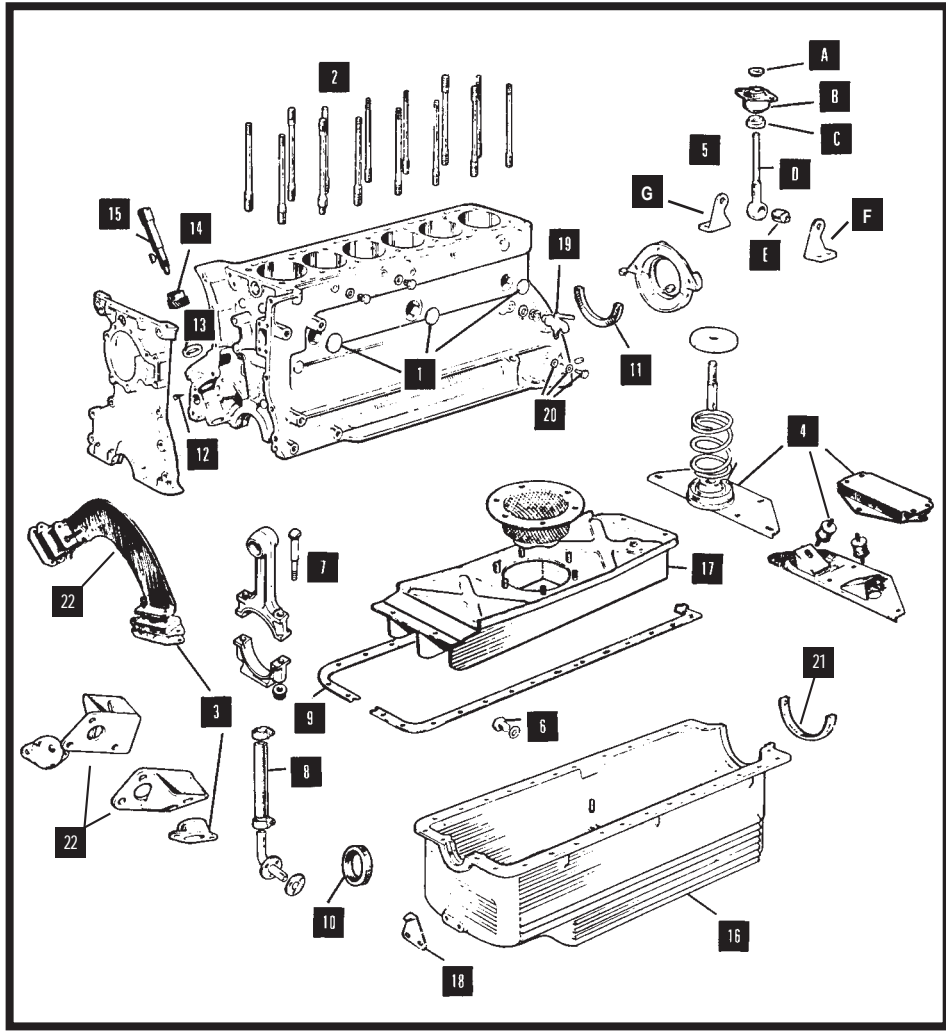

# ENGINE BLOCK & MOUNTINGS

ENGINE MOUNTINGS		Item 3
MODEL	PART No	QTY PER VEHICLE
EARLY XK 120	C428	2
ALL OTHER XK	C18556	4
6 CYL 'E' TYPE	C18556	2
V12 'E' TYPE	C34911	2
XJ6 2.8, 3.4, 4.2 (non AC)	C31116	2
XJ6 2.8, 3.4, 4.2 (with AC)	C31116/1	2
XJ12/XJS 5.3	C36745	2
XJS 3.6	JLM1222 RH JLM1008 LH	1 1

\* All part numbers are for rubberised mountings. Steel brackets are also available.

GEARBOX MOUNTINGS		Item 4
MODEL	PART No	QTY PER VEHICLE
XK 120 EARLY	C478	1
XK 120 LATE	C4304	2
XK 140/150 WITH O-DRIVE	C8398	1
3.8 'E' TYPE EARLY	C12677	2
3.8 'E' TYPE LATE & 4.2 'E' TYPE	C12265 CBC2517 C12299 Spring	1 2 1
V12 'E' TYPE	CAC3227 CBC2517 C12299 Spring	2 1 1
XJ6 S1/2 Std/O.D.	C32461 CAC3227 CBC2517 C12298 (Std) Spring C12299 (O.D.) Spring	2 1 1 1 1
XJS Pre HE Std	C32461 CAC3227 C12299 Spring	2 1 1
XJ6/12 Models 12/35 XJS Pre HE Model 12	CAC3227 CBC2517 C12298 (2.8) Spring C12299 (4.2) Spring C19988 (5.3) Spring	1 2 1 1 1
XJ6 S2/3 3.4 Models 65/66	CAC3227 CBC2517 C12298 Spring	1 2 1
XJ6 S2/3 4.2 Models 65/66	C32461 CAC3227 C12298 Spring	2 1 1
XJS Pre HE (GM400) XJ12 S3, XJS HE	CAC3227 CBC2517 CAC2327/1 Spring	1 1 1
XJS 3.6 UP TO 1987	CAC3227 CAC4617/1 C45902 Spring (Auto) CAC8959/1 Spring (Manual)	1 1 1 1
XJS 3.6 1987 ON (Manual & Auto)	CAC9343 CBC1883 CBC1324 CBC4744 Outer Spring CBC4745 Inner Spring	1 1 1 1 1 1

\* All part numbers are for rubberised mountings. Steel brackets are also available.

CORE PLUGS		Item 1
MODEL	PART No	QTY PER VEHICLE
XK 120/140/150 & 3.8 'E' TYPE	C315 C317	7 1
4.2 'E' TYPE UPTO 7R1914 & 7R35388	C16862/2 C16862/8	1 6
4.2 'E' TYPE FROM 7R1915 & 7R35389	C16862/2 C16862/5 C16862/8	1 4 9
XJ6 2.8	C317 C16862/2 C16862/8	2 1 6 or 9
XJ6 3.4 EARLY LATE	C317 C16862/2 C16862/3 C16862/5 C16862/8	2 2 1 2 9
XJ6 4.2 EARLY	C317 C16862/2 C16862/5 C16862/8	2 1 2 9
XJ6 4.2 LATE	C16862/2 C16862/5 C16862/8	3 2 9
XJS 3.6	C16862/3	6