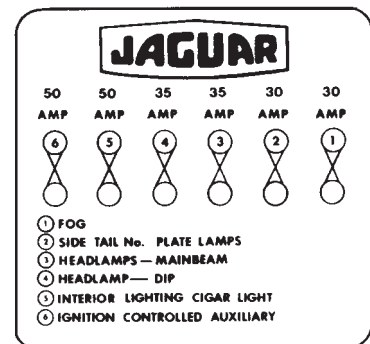

XKE8 - LATE SER II & V12 'E' TYPE

C35732 - V12 'E' TYPE + XJ6 S1, 2, 3

9390XX - XK140/150

C23898 - 4.2 'E' TYPE

C42422 - V12 'E' TYPE

XKDEC11 - 3.8 & EARLY 4.2 'E' TYPE

9360XX - XK150

PLEASE NOTE ILLUSTRATIONS NOT TO SIZE!!!