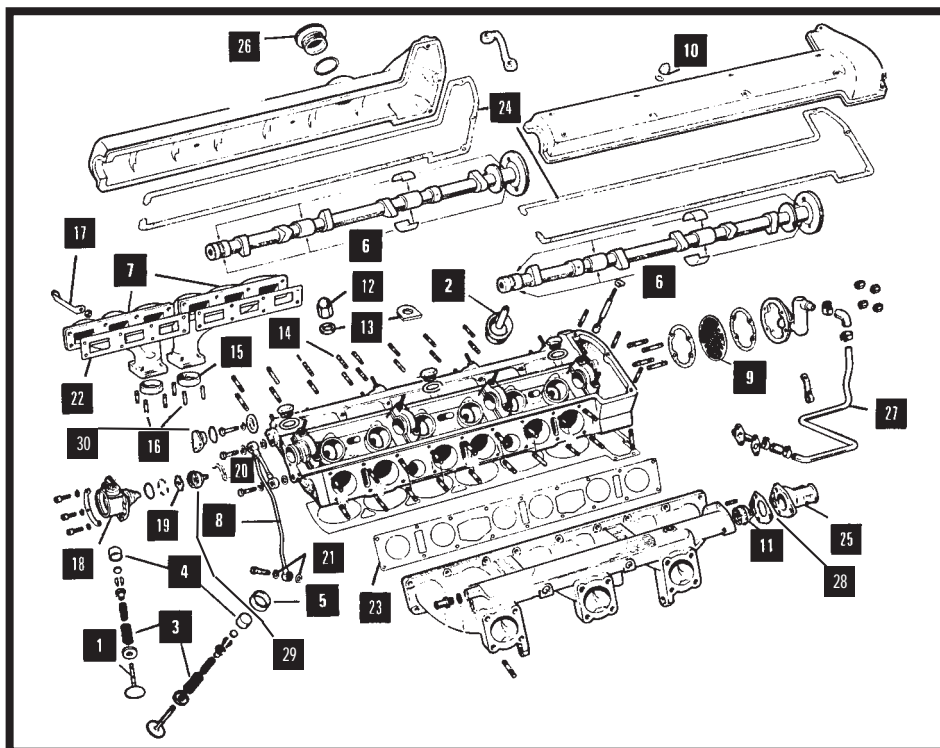

CYLINDER HEAD

VALVES		Item 1
MODEL	PART No	QTY PER VEHICLE
XK 120	C2246 Inlet	6
	C2247 Exhaust	6
XK 140/150 & 6 CYL 'E' TYPE	EAC1547 Inlet	6
	EAC1548 Exhaust	6
ALL V12 PRE HE	EAC1549 Inlet	12
	EAC1550 Exhaust	12
XJ 2.8, 3.4, 4.2	EAC1547 Inlet	6
	EAC1548 Exhaust	6
XJ 2.8, 3.4, 4.2 Non PL	EAC1548 Exhaust	6
	EAC1395 Inlet	6
XJ 4.2 PL	EAC1548 Exhaust	6
	EAC1395 Inlet	6
XJS HE	EAC3191 Inlet	12
	EAC3192 Exhaust	12
XJS 3.6	EAC2909 Inlet	12
	EAC 2910 Exhaust (Early)	12
	EAC7255 Exhaust (Late)	12
	EAC2910 Exhaust (Late)	12

VALVE GUIDES		Item 2
MODEL	PART No	QTY PER VEHICLE
ALL 6 CYL MODELS UPTO S3 XJ	C27476 Inlet	6
	C26194 Exhaust	6
ALL V12 PRE HE	C29390 Inlet	12
	C29386 Exhaust	12
XJ6 S3	C27477 Inlet	6
	C26195 Exhaust	6
XJS HE	C29390 Inlet	12
	EAC3636 Exhaust	12
XJS 3.6	C29390	24

Numbers listed are 1st oversize other sizes available.

VALVE SPRINGS		Item 3
MODEL	PART No	QTY PER VEHICLE
XK, 6 CYL 'E' & XJ6 4.2	C7136/7	12PRS
V12 'E' TYPE	C14591/2	24PRS
XJ 2.8, 3.4	C14591/2	12PRS
XJS 3.6	EAC5875	24

* includes cable.

ADAPTOR Item 19

MODEL	PART No	QTY PER VEHICLE
LATE XK 150 & 3.8 & 4.2 'E' TYPE	C25426	1

OIL PIPE BANJO Item 20

MODEL	PART No	QTY PER VEHICLE
ALL 6 CYL	C5846 Bolt C4146 Washer	3 6
V12 'E' TYPE UP TO 7S 7377	C5846 Bolt C4146 Washer C29652 Bolt C2296/3 Washer	2 4 1 2
V12 'E' TYPE FROM 7S 7377	C29652 Bolt C2296/3 Washer	3 6
XJ12 S1/2/3, XJS 5.3	C5846 Bolt C4146 Washer C29652 Bolt C2296/3 Washer	2 4 2 4