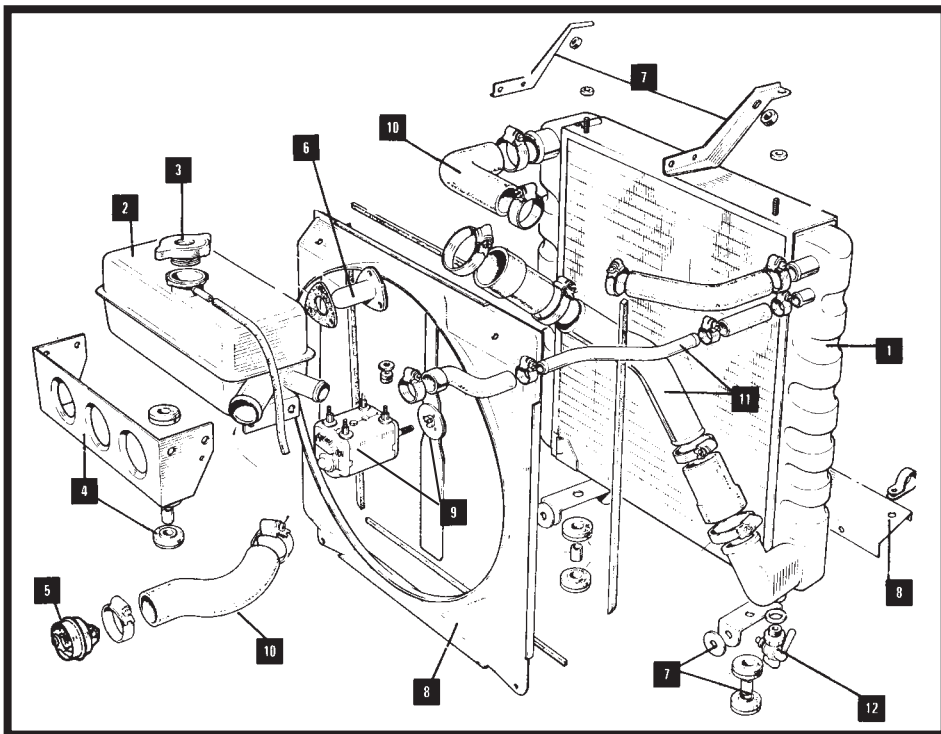

COOLING SYSTEM

THERMOSTAT		Item 5
MODEL	PART No	QTY PER VEHICLE
ALL XK MODELS	8010XK	1
6 CYL 'E' TYPE	GTS102	1
V12 'E' TYPE	GTS103	2
XJ6 2.8, 3.4, 4.2 (EXCEPT 3.4 S3)	GTS103	1
XJ6 3.4 S3	GTS103	1
ALL V12 MODELS (EXCEPT S3)	GTS103	1
XJ12 S3	GTS103	1
XJS 3.6	JLM322	1

THERMO SWITCH		Item 6
MODEL	PART No	QTY PER VEHICLE
ALL XK MODELS	C33177 (Choke)	1
3.8/4.2 S1 'E' TYPE & EARLY SII 'E' TYPE	RTC2189 (Cooling Fan)	1
LATE SII 'E' TYPE & V12 'E' TYPE	RTC2189/V12 (Cooling Fan)	1
XJ6 S1/2/3	DAC3061	1
XJ12 S1/2 & XJS PRE HE	EAC1322	1
XJ12 S3 & XJS HE	EAC2510	1
XJS 3.6 EARLY	EAC2510	1
LATE	DBC2145	1

RADIATOR		Item 1
MODEL	PART No	QTY PER VEHICLE
XK 120	C3463	1
XK 140	C9616	1
XK 150	C12922	1
3.8 'E' TYPE	C16770	1
4.2 'E' TYPE SER I	C24252	1
4.2 'E' TYPE SER II	C28274	1
V12 'E' TYPE	C35629 Manual C35630 Auto	1 1

High efficiency cores available for all models.
All XJ/XJS Radiators are available on a new or Recon/Exchange basis (chassis no. or engine no. required).

HEADER TANK		Item 2
MODEL	PART No	QTY PER VEHICLE
3.8 'E' TYPE*	C16998 Early C21512 Late	1 1
4.2 SER I 'E' TYPE*	C24570	1
4.2 SER II 'E' TYPE	C29050	1
V12 'E' TYPE	C33016	1
XJ6 S1/2 2.8	C30530	1
XJ6 S1 4.2 EARLY	C28868	1
XJ6 S1 4.2 LATE, S2 3.4/4.2 & S3 3.4/4.2 EARLY	CAC4338	1
XJ6 S3 3.4/4.2 LATE	CAC3636	1
XJ12 S1/2	C37262	1
XJ12 S3 EARLY	CAC4339	1
XJ12 S3 LATE	CAC8612	1
XJS PRE HE	CAC4337	1
XJS HE EARLY	CAC4566	1
XJS HE LATE	CAC8614 (with Probe)	1
XJS 3.6 EARLY	CAC5471	1
XJS 3.6 LATE	CBC2096	1

PRESSURE CAP		Item 3
MODEL	PART No	QTY PER VEHICLE
XK 120 & EARLY 140	8110XK	1
XK 140/150	8090XK	1
3.8 'E' TYPE	C18460 Early C18485 Late	1 1
4.2 'E' TYPE SER I	C18485	1
4.2 'E' TYPE SER II	C28365 C18485	1 1
V12 'E' TYPE	C23860	1
XJ6 S1, S2 EARLY & XJ12 S1/2	C23860	1
XJ6 S2 LATE, S3 EARLY, XJ12 S3 EARLY & XJS PRE HE	GRC110	1
XJ6 S3 LATE, XJ12 S3 LATE & XJS HE	CAC5095	1
XJ6 S3 LATE, XJ12 S3 LATE XJS HE & XJS 3.6	CAC5095	1

HEADER TANK SUPPORT		Item 4
MODEL	PART No	QTY PER VEHICLE
3.8 & 4.2 SER I 'E' TYPE	C24576 Bkt. C8975 Bush C8976 Tube	1 4 2
V12 'E' TYPE	C34788	4
XJ6 S3 3.4/4.2 LATE	CAC3792	1

RADIATOR MOUNTINGS		Item 7
MODEL	PART No	QTY PER VEHICLE
XK 140/150	C8975 Bush C8976 Tube	4 2
3.8 'E' TYPE	C16764 Top C16765 Bkt. C18105 Lower Bkt. C8975 Bush C8976 Tube	1 1 2 4 2
4.2 'E' TYPE SER I	C24583 Top C24584 Bkt. C18105 Lower Bkt. C8975 Bush C8976 Tube	1 1 2 4 2
4.2 SER II 'E' TYPE & V12 'E' TYPE	C10126 Bush C8975 Bush C8976 Tube	2 4 2
XJ6 S1/S2 EARLY	C8975 Bush C30455 Stud C29503 Tube	4 4 4
XJ6 S2 LATE	C38333 Bush C43576 Stud	4 4
XJ6 S3	C38333 Bush	4
XJ12 S1/2/3	C38333 Bush C43576 Stud	4 4
XJS PRE HE	C38333 Bush C43577 Bush C43576 Stud	2 2 2
XJS HE	C38333 Bush	2
XJS 3.6	C38333	4

* Available in steel or brass.