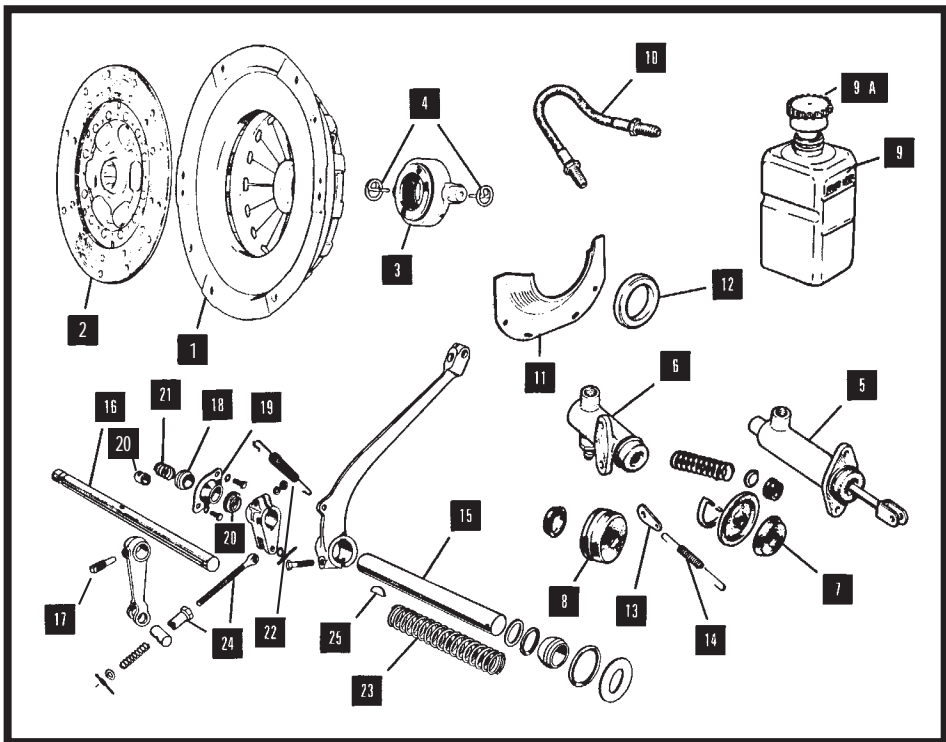

# CLUTCH & CONTROLS

### COVER ASSEMBLY Item 1

MODEL	PART No	QTY PER VEHICLE
XK 120/140/150 3.8 'E' TYPE	C16173	1
SER I 4.2 'E' TYPE	JLM 9519	1
SER II 4.2 'E' TYPE	C31399	1
V12 'E' TYPE	GCC206	1
XJ6 S1/2 2.8, 3.4	C35527	1
XJ6 S1/2 4.2	JLM9519	1
XJ6 S3 3.4	EAC1908	1
XJ6 S3 4.2	EAC1905	1
XJS V12 PRE HE	GCC206	1
XJS 3.6	EAC9985	1

### DRIVEN PLATE Item 2

MODEL	PART No	QTY PER VEHICLE
XK 120/140/150 3.8 'E' TYPE	7643	1
SER I 4.2 'E' TYPE	GCP243	1
SER II 4.2 'E' TYPE	C25874	1
V12 'E' TYPE	GCP245	1
XJ6 S1 2.8	C29157	1
XJ6 S1/2 3.4, 4.2	GCP243	1
XJ6 S3 3.4, 4.2	EAC1906	1
XJS V12 PRE HE	GCP245	1
XJS 3.6	EAC8595	1

<b>PEDAL SHAFT SPRING</b> <span style="float:right">Item 23</span>		
MODEL	PART No	QTY PER VEHICLE
XK 120/140	C3256	1

<b>ADJUSTING ROD ASSEMBLY</b> <span style="float:right">Item 24</span>		
MODEL	PART No	QTY PER VEHICLE
XK 120/140	XKE122	1 (Kit)