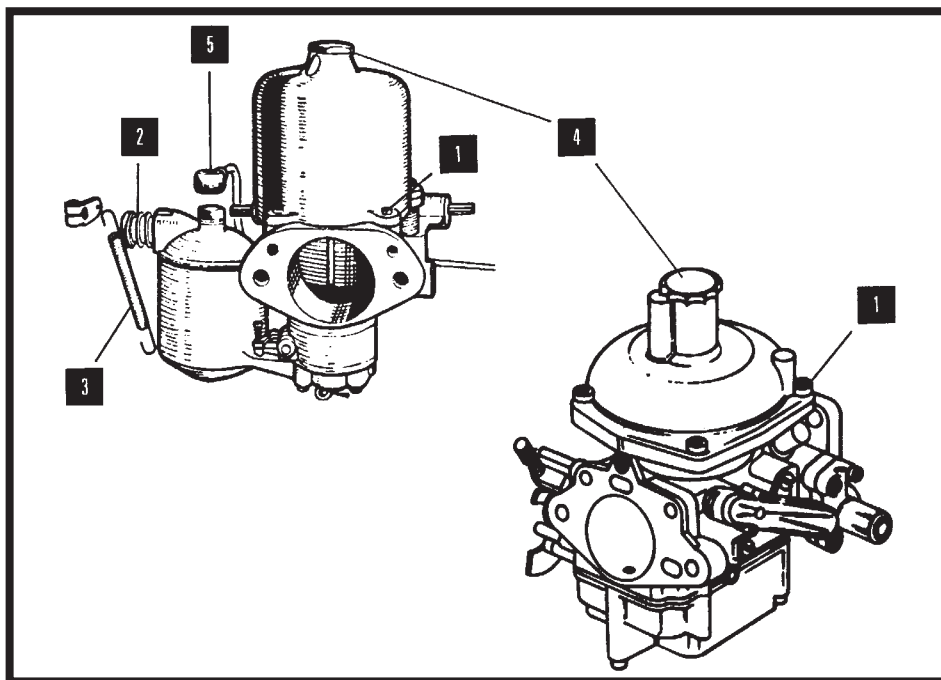

CARBURETTORS

SERVICE KITS		
MODEL	PART No	QTY PER VEHICLE
XK 120/140	8310XK	2
XK 150	8312XK	2
XK 150S & 3.8, 4.2 'E' TYPE	XKE87	3
V12 'E' TYPE	XKE85	4
XJ 2.8 68-71 XJ 4.2 68-71	XKE87	2
XJ 2.8 71-73 XJ 3.4 75-76 XJ 4.2 71-73 XJ 4.2 75 ON (HS8)	CSK81	1
XJ 3.4 76-84 XJ 4.2 76 ON (HIF)	CSK82	2
XJ 12 5.3	CSK 58	4

RE-BUILD KITS		
MODEL	PART No	QTY PER VEHICLE
XK 120/140	8311XK	2
XK 150	8313XK	2
XK 150S & 3.8, 4.2 'E' TYPE	XKE86	3
V12 'E' TYPE	XKE71	1 SET
XJ 2.8 68-71 XJ 4.2 68-71	XKE86	2
XJ 2.8 71-73 XJ 3.4 75-76 (HS8) XJ 4.2 71-73 (AED) XJ 4.2 75 ON	CRK236	2
XJ 2.8 68-71 XJ 3.4 75-76 (HS8) XJ 4.2 71-73 XJ 4.2 75 ON	CRK237	2
XJ 3.4 76-84 (HIF7) XJ 4.2 76 ON	CRK186	1

DASH POT SCREW		
MODEL	PART No	QTY PER CARB
6 CYL SU	XKE62	A/R
V12	XKE63	4

FILTER		
MODEL	PART No	QTY PER CARB
ALL 6 CYL SU CARBS	AUC 2139	1

RETURN SPRING		
MODEL	PART No	QTY PER CARB
ALL 6 CYL SU CARBS	C15587	1