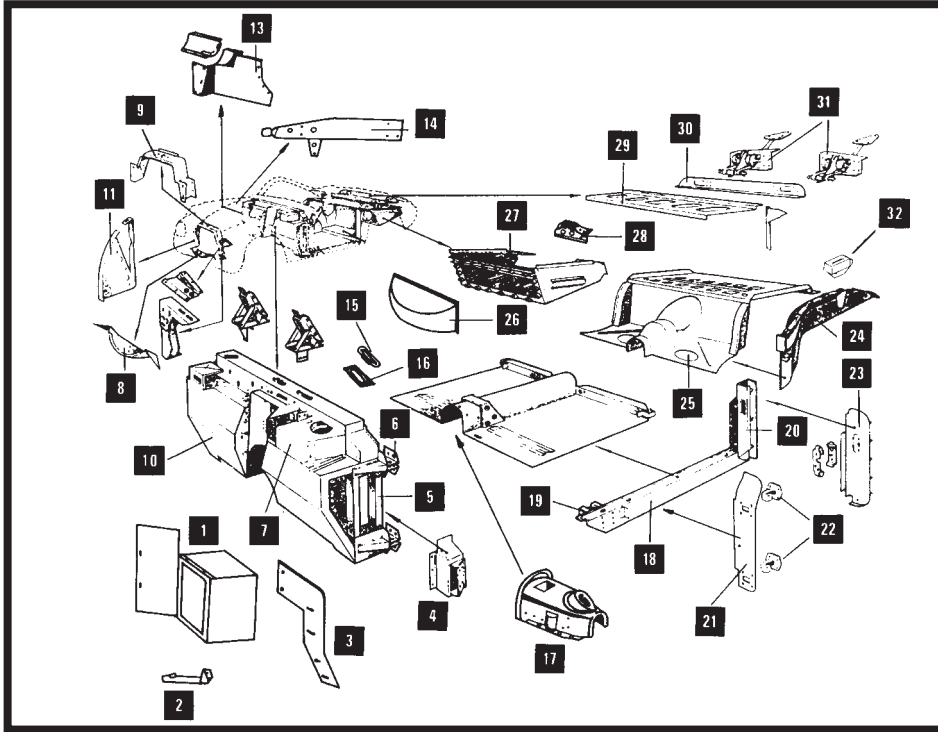

BODY PANELS XK MODELS

BATTERY BOX Item 1

MODEL	PART No	QTY PER VEHICLE
XK 120	BP29 MTG Panel	1
	BP30 Box	2
	BP31 Rear Panel	1
XK 140 DHC & ROADSTER	BP49RD LH	1
	RP49RD RH	1
XK 140 FHC	BP49F LH	1
	BP49F RH	1
XK 150 RHD	BP67 LH	1
	BP67 RH	1
XK 150 LHD	BP67 LH	1
	BP67L RH	1

BATTERY BOX SUPPORT Item 2

XK 120	BP32	2
XK 140	BP50 LH	1
	BP50 RH	1

SEALING PANEL Item 3

XK 120	BP33 LH	1
	BP33 RH	1
XK 140 DHC & ROADSTER	BP51RD LH	1
	BP51RD RH	1
XK 140 FHC	BP51F LH	1
	BP51F RH	1
XK 150	BP69 LH	1
	BP69 RH	1

VENT BOX ASSEMBLY Item 4

XK 120	BP34 LH	1
	BP34 RH	1
XK 140	BP52 LH	1
	BP52 RH	1
XK 150	BP70 LH	1
	BP70 RH	1

BULKHEAD SIDE STRUCTURE Item 5

MODEL	PART No	QTY PER VEHICLE
XK 120 ROADSTER	BP35R LH	1
	BP35R RH	1
XK 120 DHC & FHC	BP35DF LH	1
	BP35DF RH	1
XK 140 ROADSTER	BP53R LH	1
	BP53R RH	1
XK 140 DHC & FHC	BP53DF LH	1
	BP53DF RH	1
XK 150	BP72 LH	1
	BP72 RH	1
	BP72A LH <i>Repair</i>	1
	BP72A RH	1

HINGE BOX Item 6

XK 120 ROADSTER	BP36R LH	1
	BP36R RH	1
XK 120 DHC & FHC	BP36DF LH	1
	BP36DF RH	1
XK 140 ROADSTER	BP54R LH	1
	BP54R RH	1
XK 140 DHC & FHC	BP54DF LH	1
	BP54DF RH	1
XK 150	BP73 LH	1
	BP73 RH	1

HEATER BOX ASSEMBLY Item 7

XK 150	BP74	1

INNER WING JOINING Item 8

XK 150	BD13110	1

BONNET CATCH MOUNTING Item 9

MODEL	PART No	QTY PER VEHICLE
XK 120	BD13838/120	1
XK 150	BD13838	1

BULKHEAD ASSEMBLY Item 10

XK 120 ROADSTER	BP37R LH	1
	BP37R RH	1
XK 120 DHC	BP37D LH	1
	BP37D RH	1
XK 120 FHC	BP37F LH	1
	BP37F RH	1
XK 140 ROADSTER	BP55R LH	1
	BP55R RH	1
XK 140 DHC	BP55D LH	1
	BP55D RH	1
XK 140 FHC	BP55F LH	1
	BP55F RH	1

INNER WING CLOSING Item 11

XK 120	BP38 LH	1
	BP38 RH	1
XK 140	BP56 LH	1
	BP56 RH	1
XK 150	BD13108 LH	1
	BD13109 RH	1

FRONT INNER WING Item 13

MODEL	PART No	QTY PER VEHICLE
XK 120 ROADSTER	BP39R LH	1
	BP39R RH	1
XK 120 DHC & FHC	BP39DF LH	1
	BP39DF RH	1
XK 140 DHC & FHC	BP57 LH	1
	BP57 RH	1
XK 150	BP75 LH	1
	BP75 RH	1

FRONT TOP INNER WING Item 14

XK 120	BP40 LH	1
	BP40 RH	1
XK 140	BP58 LH	1
	BP58 RH	1
XK 150	BP76 LH	1
	BP76 RH	1