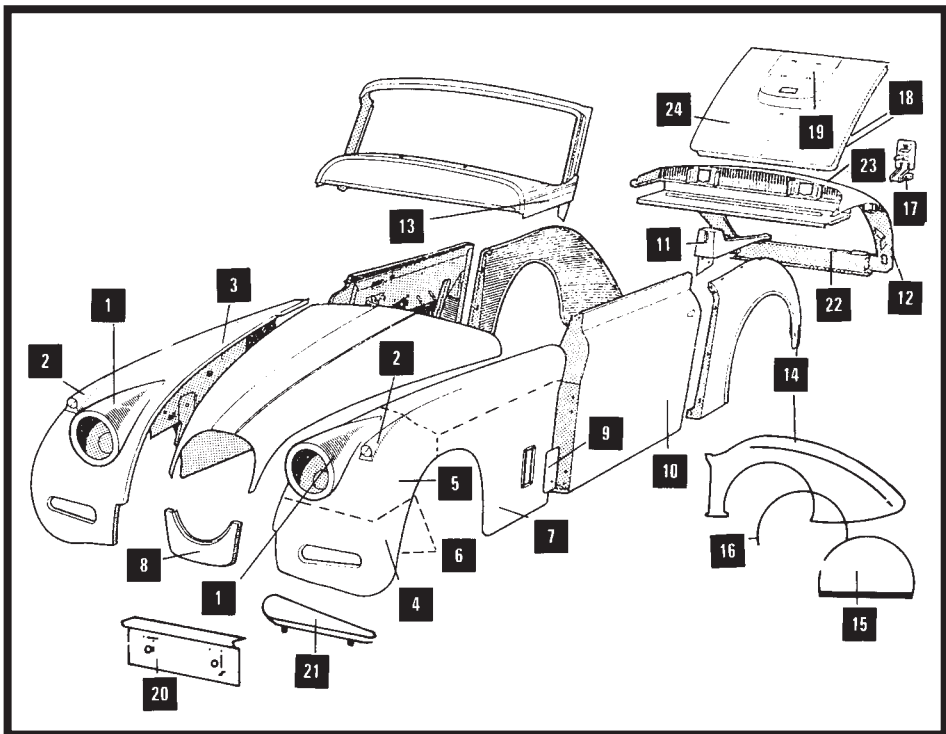

BODY PANELS XK MODELS

HEADLAMP HOUSING		Item 1
MODEL	PART No	QTY PER VEHICLE
XK 120	BD4050/2 LH	1
	BD4051/2 RH	1
XK 140	BD4050/4 LH	1
	BD4051/4 RH	1
XK 150	BD4050/5 LH	1
	BD4051/5 RH	1

LOWER FRONT WING REPAIR		Item 4
MODEL	PART No	QTY PER VEHICLE
XK 120	BP1 LH	1
	BP1 RH	1
XK 140	BP10 LH	1
	BP10 RH	1
XK 150	BP20 LH	1
	BP20 RH	1