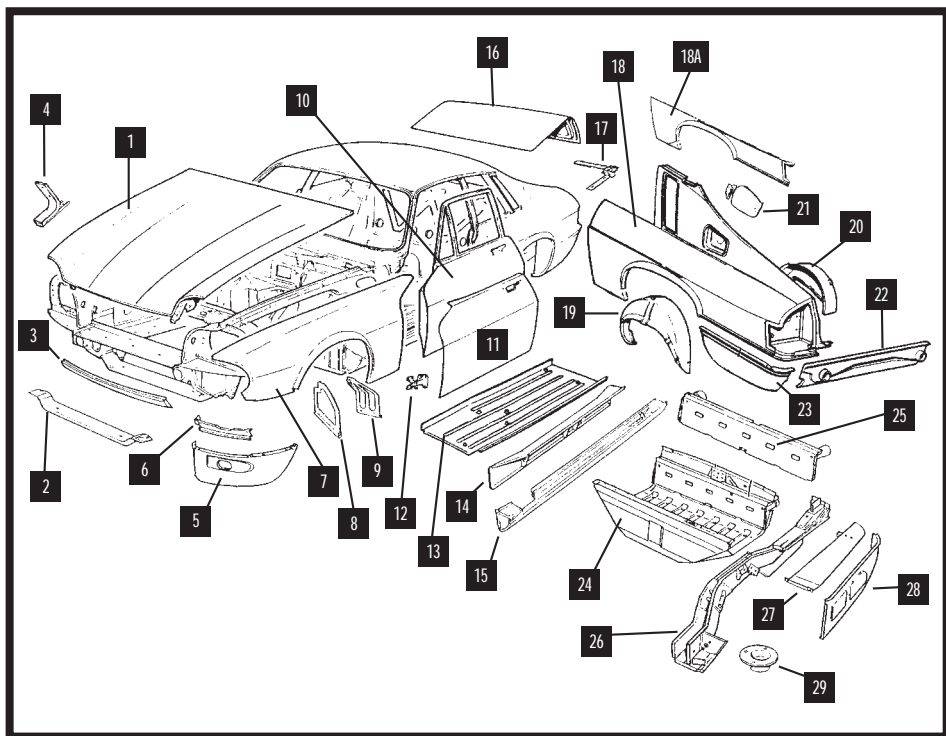

BODY PANELS XJS MODELS

BONNET ASSEMBLY		Item 1
MODEL	PART No	QTY PER VEHICLE
XJS 5.3	RTC1530	1
XJS 3.6	CBP303	1

FRONT CROSSMEMBER		Item 2
MODEL	PART No	QTY PER VEHICLE
ALL MODELS	CBP313	1

FRONT LOWER PANEL		Item 3
MODEL	PART No	QTY PER VEHICLE
ALL MODELS	RTC1531	1

DOORS		Item 10
MODEL	PART No	QTY PER VEHICLE
F.H.C. & CABRIOLET	RTC1532 RH RTC1533 LH	1 1
CONVERTIBLE	BIC1536 RH BIC1537 LH	1 1

DOOR SKINS		Item 11
MODEL	PART No	QTY PER VEHICLE
F.H.C. & CABRIOLET	RTC1534 RH RTC1535 LH	1 1
CONVERTIBLE	BIC1834 RH BIC1835 LH	1 1