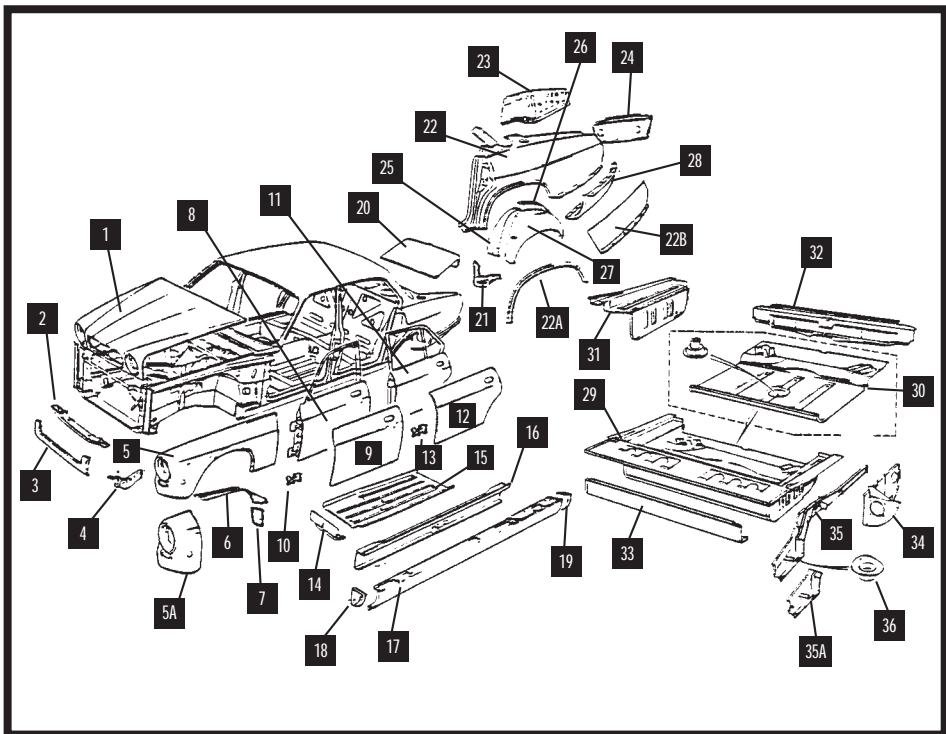

BODY PANELS XJ S1/2/3 MODELS

BONNET ASSEMBLY Item 1		
MODEL	PART No	QTY PER VEHICLE
S1	11697	1
S2/S3	AKP464	1

FRONT CROSSMEMBER Item 2		
MODEL	PART No	QTY PER VEHICLE
ALL MODELS	12101	1

FRONT LOWER VALANCE Item 3		
MODEL	PART No	QTY PER VEHICLE
S1	11702	1
S2	JS675	1
S3	JS683	1

REAR QTR VALANCES			Item 28
MODEL	PART No	QTY PER VEHICLE	
ALL MODELS	11870 RH 11871 LH	1 1	

BOOT FLOOR ASSEMBLY			Item 29
MODEL	PART No	QTY PER VEHICLE	
ALL MODELS	12128	1	

BOOT FLOOR			Item 30
MODEL	PART No	QTY PER VEHICLE	
ALL MODELS	RTC539	1	

VALANCE EXTENSIONS			Item 34
MODEL	PART No	QTY PER VEHICLE	
ALL MODELS	12137 RH 12138 LH	1 1	

REAR SIDE MEMBERS			Item 35
MODEL	PART No	QTY PER VEHICLE	
ALL MODELS	12135 RH 12136 LH	1 1	

REAR SIDE MEMBER REPAIRS			Item 35A
MODEL	PART No	QTY PER VEHICLE	
ALL MODELS	12135RP RH 12136RP LH	1 1	