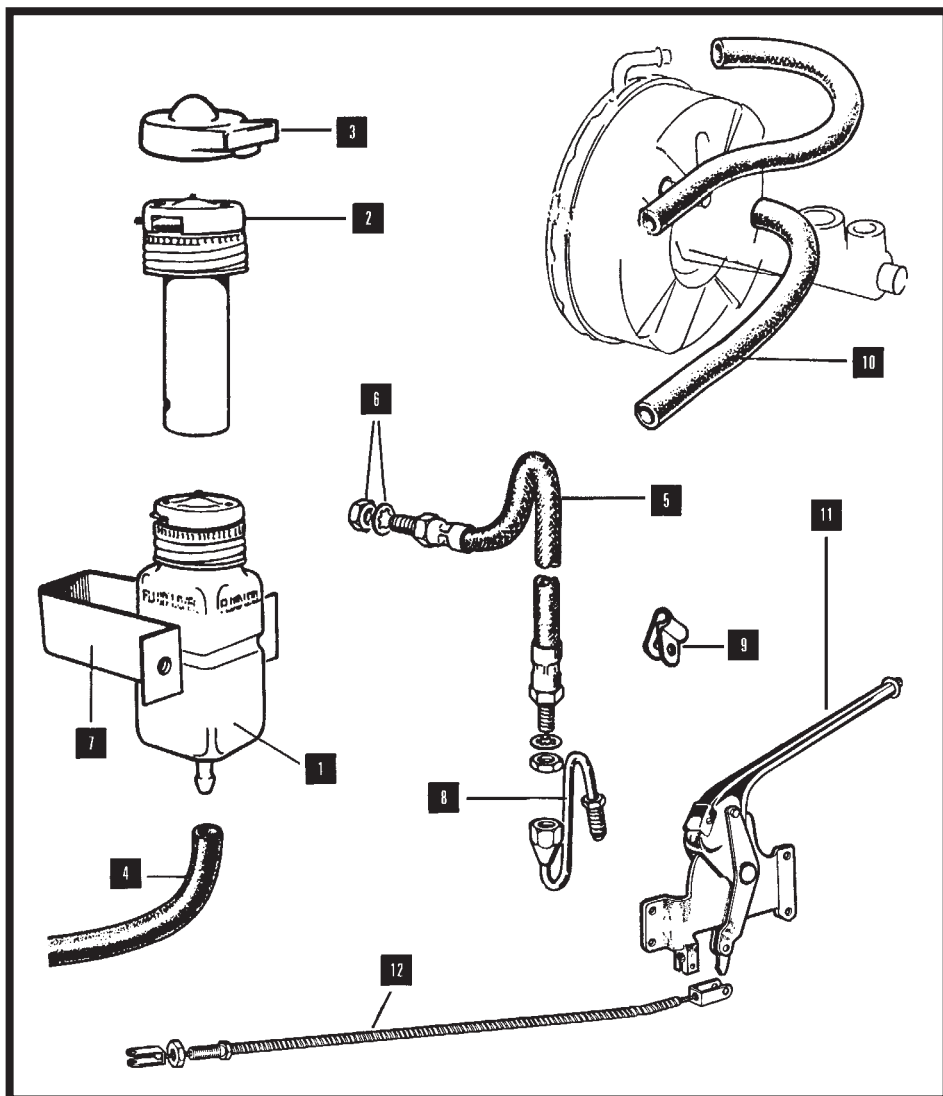

# BRAKE LINE FITTINGS

FLUID RESERVOIR		Item 1
MODEL	PART No	QTY PER VEHICLE
XK 120 GIRLING	3482XK	1
XK 120/140 LOCKHEED	3481XK	1
XK 150 EARLY	3480XK	2
XK 150 LATE	3480XK C18617	1 1
3.8 'E' TYPE	C18617	3
4.2 & V12 'E' TYPE	C36606	2
XJ S1 EARLY	C29190	1
XJ S1 LATER, S2 EARLY ALL XJS UPTO 1987	CAC4578	1
XJ S3	CAC3217	1

CAP/SENDER UNIT		Item 2
MODEL	PART No	QTY PER VEHICLE
LATE XK 150	C23631	1
3.8 'E' TYPE	C23631	2
4.2 & V12 'E' TYPE	C23631	2
XJ S1 EARLY	C29947	1
XJ S1 LATE, S2 EARLY ALL XJS UPTO 1987	C45055	1
XJ S2 LATER, S3	CAC3218	1