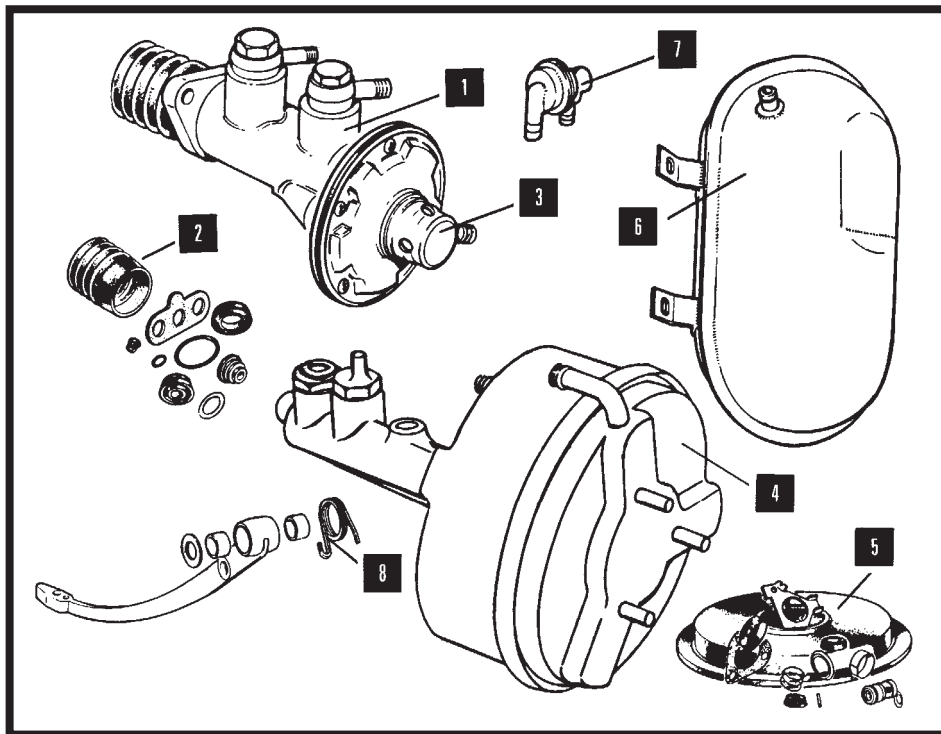

## BRAKE CONTROLS

VACUUM TANK		Item 6
MODEL	PART No	QTY PER VEHICLE
XK 150	C24910	1
6 CYL 'E' TYPE	C24099	1
V12 'E' TYPE	C34237	1
ALL XJS	C36471	1

VACUUM VALVE		Item 7
MODEL	PART No	QTY PER VEHICLE
XK 150 & 6 CYL 'E'	C14693	1
V12 'E' TYPE	C34041	1
XJ S 1/2	C34041	1
XJ S3, XJS PRE HE, XJS HE & XJS 3.6	CAC4188	1

MASTER CYLINDER VALVE		Item 3
MODEL	PART No	QTY PER VEHICLE
XK 120 TANDEM	3150XK Tilt Valve	2
4.2 & V12 'E' TYPE	SSB1032 Reaction Valve	1

PEDAL RETURN SPRING		Item 8
MODEL	PART No	QTY PER VEHICLE
XK 120-140	C4801	1
4.2 & V12 'E' TYPE	C25495	1
ALL XJ, XJS UPTO 1987	C24689	1