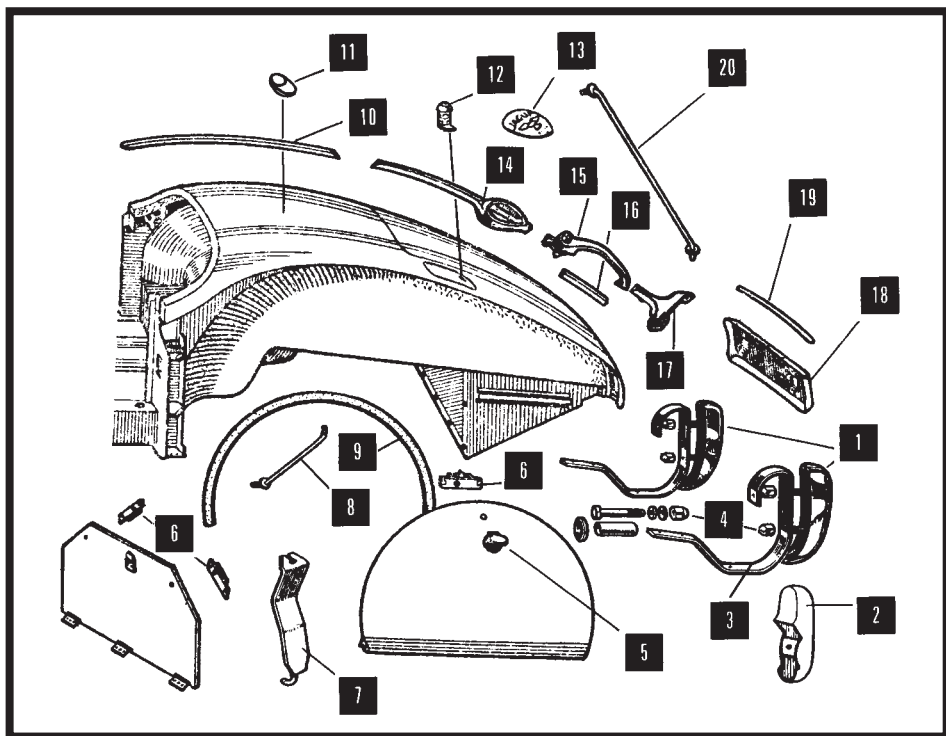

BODY FITTINGS XK MODELS

REAR BUMPERS			Item 1
MODEL	PART No	QTY PER VEHICLE	
XK 120	1531XK	1 PR	
XK 140	1660XK	1 PR	
XK 150 EARLY	1665XK	1	
XK 150 LATE	1666XK	1	

REAR OVER-RIDERS			Item 2
MODEL	PART No	QTY PER VEHICLE	
XK 140 & EARLY XK 150	1670XK LH 1671XK RH	1 1	
LATE XK 150	1672XK	2	

BUMPER IRONS			Item 3
MODEL	PART No	QTY PER VEHICLE	
XK 120	1521XK	2	
XK 140/150	XKE120 (Set)	1	

BUMPER MOUNTINGS			Item 4
MODEL	PART No	QTY PER VEHICLE	
XK 120	1480XK (Distance Tube)	2	
	1301XK (Nut)	4	
	1300XK (Nut)	2	
	1740XK (Bolt)	2	

LOCK ESCUTCHION			Item 5
MODEL	PART No	QTY PER VEHICLE	
XK 120/140	1360XK	2	

SPAT/LUGGAGE LOCK			Item 6
MODEL	PART No	QTY PER VEHICLE	
XK 120/140	9620XK	A/R	

SPARE WHEEL CLAMP			Item 7
MODEL	PART No	QTY PER VEHICLE	
XK 120	9506XK (Wire Wheel)	1	
	BD4515 (Steel Wheel)	1	
XK 140/150	9505XK	1	

REAR WING STAY			Item 8
MODEL	PART No	QTY PER VEHICLE	
ALL MODELS	BD6194 LH BD6195 RH	1 1	

REAR WING BEAD			Item 9
MODEL	PART No	QTY PER VEHICLE	
ALL MODELS (WIRE WHEELS)	9899XK	1 PR	

TONNEAU STRIP			Item 10
MODEL	PART No	QTY PER VEHICLE	
XK 140 DHC & FHC	1470XK	1	
XK 140 ROADSTER	1750XK	1	

HOOD BAR TEARDROP			Item 11
MODEL	PART No	QTY PER VEHICLE	
ALL ROADSTER	2160XK	2	

PETROL FILLER LOCK & KEY			Item 12
MODEL	PART No	QTY PER VEHICLE	
ALL MODELS	1320XK	1	

Lock sets also available, see opposite page.

BOOT BADGE			Item 13
MODEL	PART No	QTY PER VEHICLE	
XK 140	1040XK	1	
XK 150	1070XK	1	

BADGE BAR			Item 14
MODEL	PART No	QTY PER VEHICLE	
XK 140	1340XK	1	
XK 150	1150XK	1	

BOOT LID HANDLE			Item 15
MODEL	PART No	QTY PER VEHICLE	
XK 120	1110XK (Incl Lock)	1	
XK 140	1140XK (Handle)	1	
	1773XK (Lock)	1	
XK 150	1130XK (Handle)	1	
	1773XK (Lock)	1	

Lock sets also available, see opposite page.

FINISHER (UNDER HANDLE)			Item 16
MODEL	PART No	QTY PER VEHICLE	
XK 140	1490XK	1