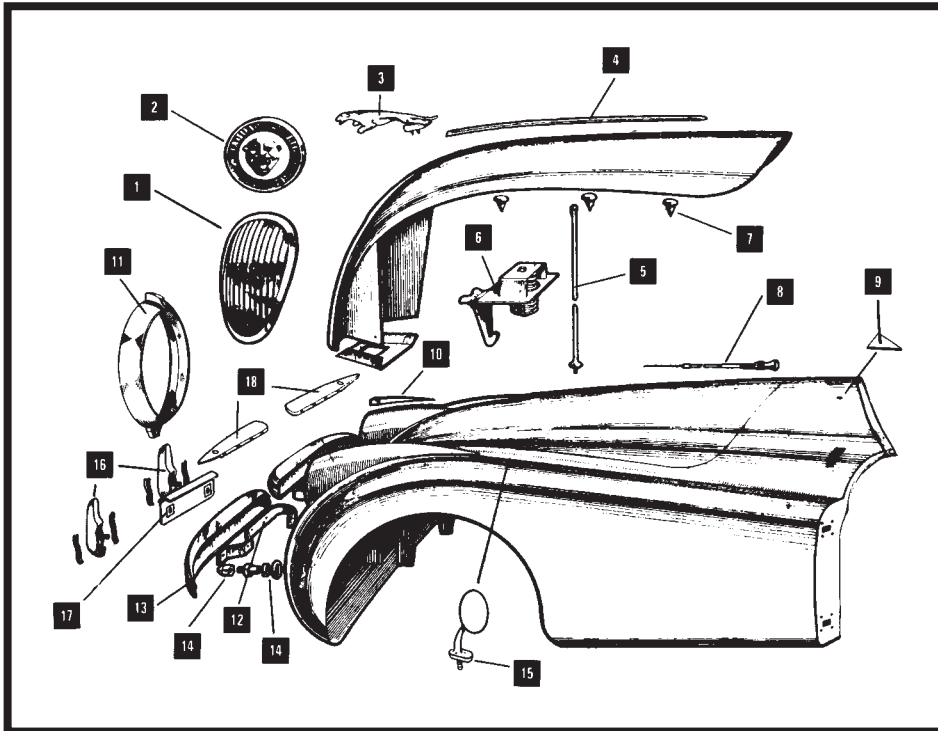

BODY FITTINGS XK MODELS

WIPER ESCUTCHEON		Item 9
MODEL	PART No	QTY PER VEHICLE
XK 120	6150XK	2
XK 140/150	5430XK XKE5/A (Nut)	2 2

HEADLAMP SPEAR		Item 10
MODEL	PART No	QTY PER VEHICLE
ALL MODELS	1200XK	2