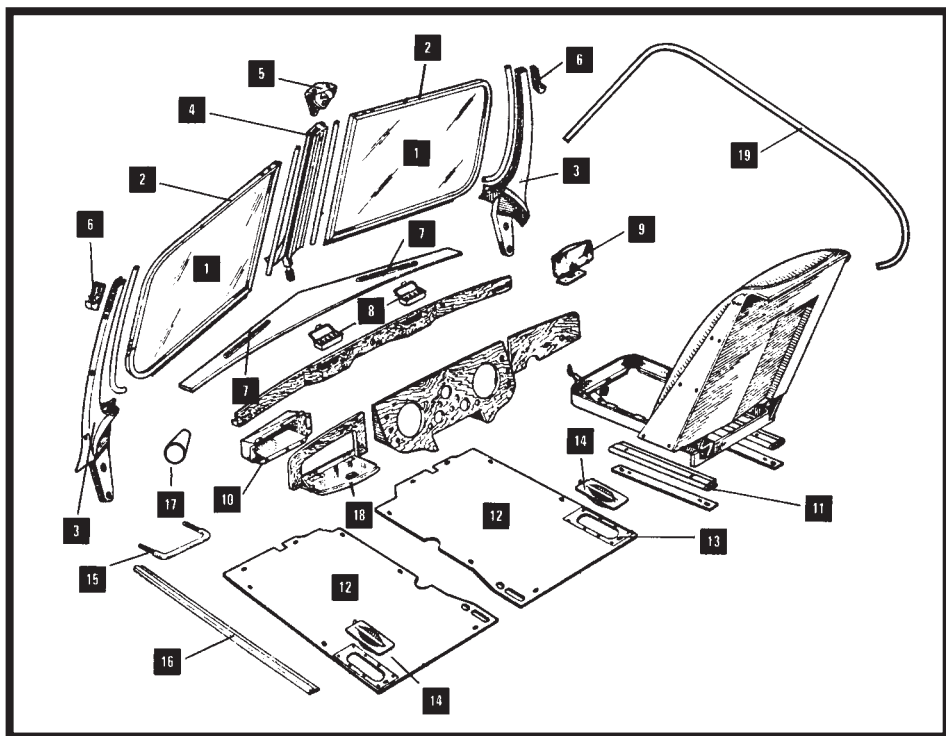

BODY FITTINGS XK MODELS

FRONT SCREEN		Item 1
MODEL	PART No	QTY PER VEHICLE
XK 120/140 ROADSTER	XKWS5 LH XKWS5 RH	1 1
XK 120/140 FHC & DHC	XKWS6 LH XKWS6 RH	1 1
XK 150	1451 XK (Clear) 1452 XK (Tint)	1 1

CENTRE CHROME		Item 4
MODEL	PART No	QTY PER VEHICLE
XK 120/140 ROADSTER	1630XK	1
XK 120/140 FHC/DHC	1623XK	1

SCREEN CHROMES		Item 2
MODEL	PART No	QTY PER VEHICLE
XK 120/140 ROADSTER	BD3017 LH BD3018 RH	1 1
XK 120/140 DHC & FHC	1602XK	1PR
XK 150 DHC & FHC	1550XK (Top) 1551XK (Bottom)	1 1
XK 150 ROADSTER	BD14018 (Top) 1551XK (Bottom)	1 1

CENTRE HOOK		Item 5
MODEL	PART No	QTY PER VEHICLE
XK 120/140 ROADSTER	1000XK	1
XK 120/140/150 DHC	1101XK	1

SIDE CHROMES		Item 3
MODEL	PART No	QTY PER VEHICLE
XK 120/140 ROADSTER	1010XK	1PR
XK 150 DHC & FHC	1680XK	1PR
XK 150 ROADSTER	BD13785/6	1PR

SIDE HOOK		Item 6
MODEL	PART No	QTY PER VEHICLE
XK 120/140 ROADSTER	1100XK	2
XK 120/140/150 DHC	1101XK	2

DASH VENT CHROME		Item 7
MODEL	PART No	QTY PER VEHICLE
XK 120/140 & EARLY XK 150	2150XK	2

ASHTRAY		Item 8
MODEL	PART No	QTY PER VEHICLE
XK 120 DHC & FHC	BD9151	1
XK 140 DHC & FHC	BD9151	2
XK 150 LATE	BD16633	1

INTERIOR MIRROR		Item 9
MODEL	PART No	QTY PER VEHICLE
XK 120 ROADSTER	2010XK	1
XK 120 DHC/FHC	2020XK	1
XK 140	2030XK	1
XK 150 EARLY	2390XK (Two Point Fixing)	1
XK 150 LATE	2280XK (Dipping)	1

GLOVE BOX		Item 10
MODEL	PART No	QTY PER VEHICLE
XK 150	BD13467 BD13510	1PR

SEAT RUNNERS		Item 11
MODEL	PART No	QTY PER VEHICLE
ALL MODELS	2440XK	2PR

FLOOR BOARDS		Item 12
MODEL	PART No	QTY PER VEHICLE
ALL MODELS	Made to order. Template preferred due to Individuality of cars	

JACK FLOOR PLATES		Item 13
MODEL	PART No	QTY PER VEHICLE
ALL MODELS	4690XK	2

JACK HOLE COVERS		Item 14
MODEL	PART No	QTY PER VEHICLE
ALL MODELS	9610XK	2